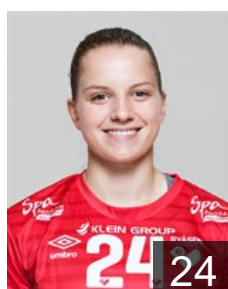

EUROPEAN CUP - PLAYERS LIST

Women's European Cup - EHF Cup 2017/18

 NOR Byåsen Håndball Elite

 NOR

Pedersen Andrea Austmo

Position: Goalkeeper
Place of birth: Trondheim
Date of birth: 19.04.1994
Height: -

 NOR

Pedersen Marte

Position: Centre Back
Place of birth: Trondheim
Date of birth: 04.02.1998
Height: 169 cm

 NOR

Sagvold Hanne Ramsoskar

Position: Goalkeeper
Place of birth: Trondheim
Date of birth: 05.04.2000
Height: 173 cm

 NOR

Skogen Eirin

Position: Left Back
Place of birth: Trondheim
Date of birth: 24.10.1997
Height: 175 cm

 CRO

Tomac Teodora

Position: Centre Back
Place of birth: Trondheim
Date of birth: 24.10.1988
Height: 174 cm

 NOR

Uthus Oda

Position: Left Wing
Place of birth: Trondheim
Date of birth: 29.07.1996
Height: 170 cm

 NOR

Venn Kristin

Position: Left Wing
Place of birth: Trondheim
Date of birth: 05.03.1994
Height: 168 cm