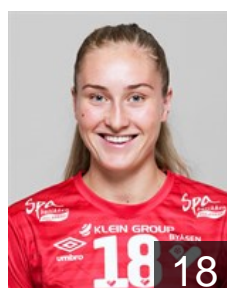

Position: Left Back
Place of birth: Trondheim
Date of birth: 24.01.1996
Height: 169 cm

 NOR

Högdahl Moa

Position: Right Back
Place of birth: Trondheim
Date of birth: 28.02.1996
Height: 179 cm

 NOR

Holck Mathilde

Position: Line Player
Place of birth: Trondheim
Date of birth: 07.02.1997
Height: -

 NOR

Holstad Astrid

Position: Right Back
Place of birth: Trondheim
Date of birth: 21.08.1994
Height: 175 cm

 NOR

Hove Tuva Ulsaker

Position:
Place of birth:
Date of birth: 11.06.2000
Height: -

 NOR

Lerstad Tonje Haug

Position: Goalkeeper
Place of birth: Trondheim
Date of birth: 09.10.1996
Height: 176 cm

 NOR

Lied Maren Roll

Position: Back
Place of birth: Bergen
Date of birth: 15.01.1992
Height: 170 cm

 NOR

Magnussen Maja

Position: Right Wing
Place of birth: Trondheim
Date of birth: 30.06.1997
Height: 165 cm

 ISL

Örvarsdóttir Helena Rut

Position: Left Back
Place of birth: Gardabær
Date of birth: 17.05.1994
Height: -