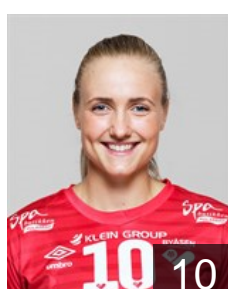

 NOR

Skogen Eirin

Position: Left Back
Place of birth: Trondheim
Date of birth: 24.10.1997
Height: 175 cm

 CRO

Tomac Teodora

Position: Centre Back
Place of birth: Trondheim
Date of birth: 24.10.1988
Height: 174 cm

 NOR

Uthus Oda

Position: Left Wing
Place of birth: Trondheim
Date of birth: 29.07.1996
Height: 170 cm

 NOR

Venn Kristin

Position: Left Wing
Place of birth: Trondheim
Date of birth: 05.03.1994
Height: 168 cm

 NOR

Waade Silje

Position: Right Back
Place of birth: Stjørdal
Date of birth: 20.03.1994
Height: 183 cm

 NOR

Yttereng Hanna Maria

Position: Line Player
Place of birth: Trondheim
Date of birth: 20.02.1991
Height: 184 cm