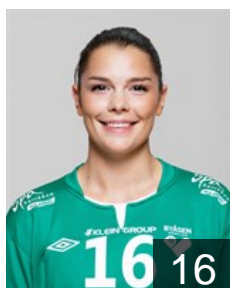

Position:
Place of birth:
Date of birth: 11.06.2000
Height: -

 NOR

Lerstad Tonje Haug

Position: Goalkeeper
Place of birth: Trondheim
Date of birth: 09.10.1996
Height: 176 cm

 NOR

Lied Maren Roll

Position: Back
Place of birth: Bergen
Date of birth: 15.01.1992
Height: 170 cm

 NOR

Magnussen Maja

Position: Right Wing
Place of birth: Trondheim
Date of birth: 30.06.1997
Height: 165 cm

 ISL

Örvarsdóttir Helena Rut

Position: Left Back
Place of birth: Gardabær
Date of birth: 17.05.1994
Height: -

EUROPEAN CUP - PLAYERS LIST

Women's European Cup - EHF Cup 2017/18

 NOR Byåsen Håndball Elite

 NOR

Pedersen Andrea Austmo

Position: Goalkeeper
Place of birth: Trondheim
Date of birth: 19.04.1994
Height: -

 NOR

Pedersen Marte

Position: Centre Back
Place of birth: Trondheim
Date of birth: 04.02.1998
Height: 169 cm

 NOR

Sagvold Hanne Ramsoskar

Position: Goalkeeper
Place of birth: Trondheim
Date of birth: 05.04.2000
Height: 173 cm