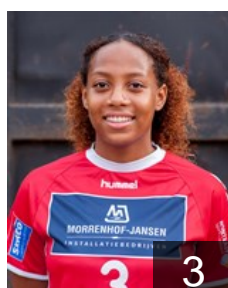

## Koppe Silvana

Position: Right Back  
Place of birth: Purmerend  
Date of birth: 29.12.1991  
Height: 176 cm

 **NED**

## Krullaars Nyala

Position: Left Back  
Place of birth: Zoetermeer  
Date of birth: 25.09.2001  
Height: 177 cm

 **NED**

## Lokkart Chantal

Position: Centre Back  
Place of birth: Venlo  
Date of birth: 05.04.1995  
Height: 173 cm

 **NED**