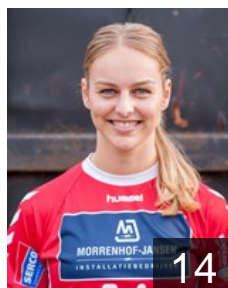

## Bosch Lisa

Position: Left Wing  
Place of birth: DALFSEN  
Date of birth: 27.04.1999  
Height: 165 cm

 **NED**

## de Roode Sophie

Position: Centre Back  
Place of birth: Dalfsen  
Date of birth: 22.03.2000  
Height: 165 cm

 **NED**