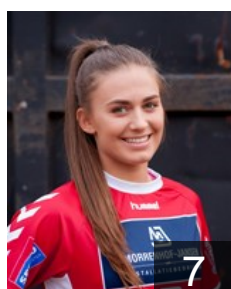

NED
Pavkovic Ana
Position: Right Wing
Place of birth: Rotterdam
Date of birth: 28.10.1995
Height: -