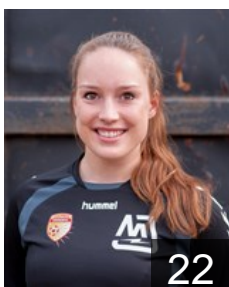

## Bosch Lisa

Position: Left Wing  
Place of birth: DALFSEN  
Date of birth: 27.04.1999  
Height: 165 cm

 **NED**

## de Roode Sophie

Position: Centre Back  
Place of birth: Dalfsen  
Date of birth: 22.03.2000  
Height: 165 cm

 **NED**

## De Wild Nienke

Position: Right Back  
Place of birth: Diemen  
Date of birth: 28.03.1996  
Height: 189 cm

 **NED**