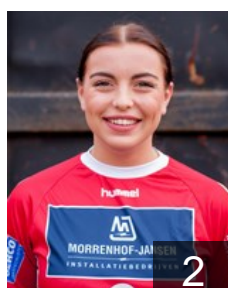

## Huizing Jill

Position: Left Back  
Place of birth: Assen  
Date of birth: 13.12.1999  
Height: 166 cm

 **NED**

## Janssen Ellen

Position: Goalkeeper  
Place of birth: Maastricht  
Date of birth: 14.08.1998  
Height: 177 cm

 **NED**