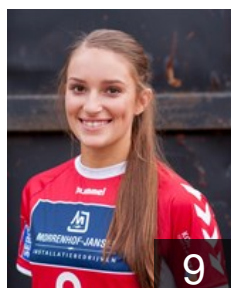

EUROPEAN CUP - PLAYERS LIST

Women's European Cup - EHF Cup 2017/18

NED Morrenhof Jansen Dalfsen

NED
Nüsser Larissa
Position: Left Back
Place of birth: Born
Date of birth: 08.02.2000
Height: -