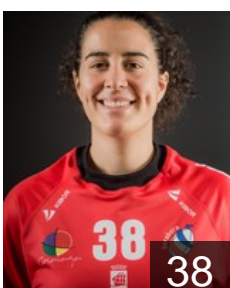

Aramendia Yerro Leyre

Position: Left Wing
Place of birth: Lerin (Navarra)
Date of birth: 23.04.1993
Height: -

 **ESP**

Arderius Martin Silvia

Position: Centre Back
Place of birth: Madrid
Date of birth: 11.07.1990
Height: 168 cm

 **ESP**

Azurmendi Arzallus Nora

Position: Left Back
Place of birth: SAN SEBASTIAN
Date of birth: 10.10.1995
Height: 179 cm

 **ESP**

Berasategui Eizaguirre Estitxu

Position: Left Back
Place of birth: Usurbil
Date of birth: 07.08.1999
Height: 181 cm

 **BRA**

Cardoso de Castro Adriana

Position: Right Wing
Place of birth: FORTALEZA
Date of birth: 29.10.1990
Height: 167 cm

 **ESP**

Castellanos Soanez M.

Position: Goalkeeper
Place of birth: Ciudad Real
Date of birth: 21.07.1988
Height: 180 cm