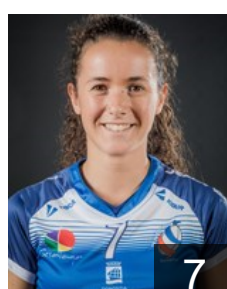

 **ESP**

Ederra Urra Silvia

Position: Line Player
Place of birth: ESTELLA
Date of birth: 08.09.1983
Height: 173 cm

 **ESP**

Eguren Amaia

Position: Back
Place of birth: Pasaia
Date of birth: 21.07.2000
Height: -

 **ESP**

Encina Ane

Position: Centre Back
Place of birth: Legazpi
Date of birth: 26.11.1997
Height: 170 cm

 **ESP**

Etxeberria Martinez Maitane

Position: Right Wing
Place of birth: Lezo (Gipuzkoa)
Date of birth: 15.01.1997
Height: 168 cm

 **ESP**

Ezkurdia Álvarez Uxue

Position: Left Wing
Place of birth: Donostia -San
Date of birth: 22.01.1994
Height: 162 cm

EUROPEAN CUP - PLAYERS LIST

Women's European Cup - EHF Cup 2017/18

 **ESP Super Amara Bera Bera**