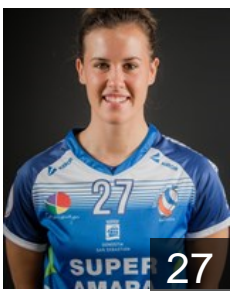

EUROPEAN CUP - PLAYERS LIST

Women's European Cup - EHF Cup 2017/18

 **ESP Super Amara Bera Bera**

 **FRA**

Aizpuru Goux Leire Kattalin

Position: Back
Place of birth:
Date of birth: 12.09.2000
Height: -

 **ESP**

Aramendia Yerro Leyre

Position: Left Wing
Place of birth: Lerin (Navarra)
Date of birth: 23.04.1993
Height: -

 **ESP**

Arderius Martin Silvia

Position: Centre Back
Place of birth: Madrid
Date of birth: 11.07.1990
Height: 168 cm

 **ESP**

Azurmendi Arzallus Nora

Position: Left Back
Place of birth: SAN SEBASTIAN
Date of birth: 10.10.1995
Height: 179 cm

 **ESP**

Berasategui Eizaguirre Estitxu

Position: Left Back
Place of birth: Usurbil
Date of birth: 07.08.1999
Height: 181 cm