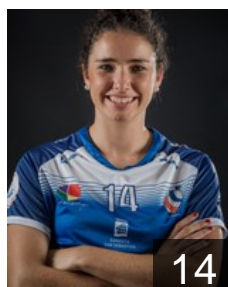

 **ARG**

Karsten Elke Josseline

Position: Left Back
Place of birth: Fortaleza
Date of birth: 15.05.1995
Height: 177 cm

 **ESP**

Lladro Fernandez Silvia

Position: Goalkeeper
Place of birth: Barcelona
Date of birth: 19.11.1985
Height: 177 cm

 **ESP**

Menéndez Martínez Alba

Position: Right Back
Place of birth: Zarautz
Date of birth: 14.11.1991
Height: 170 cm

 **ESP**

Zaldúa Urresti Andrea

Position: Left Back
Place of birth: Zarautz
Date of birth: 22.03.1996
Height: 180 cm

 **ESP**

Zugarrondo Etxeberria Maite

Position: Goalkeeper
Place of birth: Pamplona
Date of birth: 04.05.1989
Height: 173 cm

EUROPEAN CUP - PLAYERS LIST

Women's European Cup - EHF Cup 2017/18

 **ESP** Super Amara Bera Bera