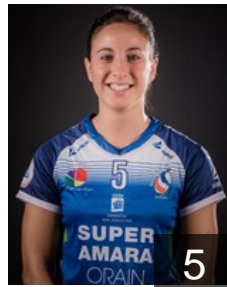

EUROPEAN CUP - PLAYERS LIST

Women's European Cup - EHF Cup 2017/18

 **ESP Super Amara Bera Bera**

 **FRA**

Aizpuru Goux Leire Kattalin

Position: Back
Place of birth:
Date of birth: 12.09.2000
Height: -

 **ESP**

Aramendia Yerro Leyre

Position: Left Wing
Place of birth: Lerin (Navarra)
Date of birth: 23.04.1993
Height: -

 **ESP**

Arderius Martin Silvia

Position: Centre Back
Place of birth: Madrid
Date of birth: 11.07.1990
Height: 168 cm

 **ESP**

Azurmendi Arzallus Nora

Position: Left Back
Place of birth: SAN SEBASTIAN
Date of birth: 10.10.1995
Height: 179 cm

 **ESP**

Berasategui Eizaguirre Estitxu

Position: Left Back
Place of birth: Usurbil
Date of birth: 07.08.1999
Height: 181 cm