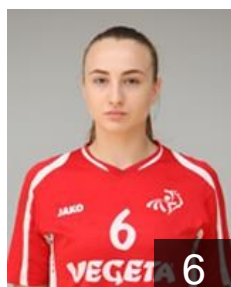

## Pavlovic Lara

Position: Right Wing  
Place of birth: KOPRIVNICA  
Date of birth: 14.12.1998  
Height: -

 CRO

## Petika Tena

Position: Left Back  
Place of birth: KOPRIVNICA  
Date of birth: 16.06.2000  
Height: -

 CRO

## Petricevic Klara

Position: Left Wing  
Place of birth: KOPRIVNICA  
Date of birth: 04.09.2000  
Height: 168 cm

 CRO