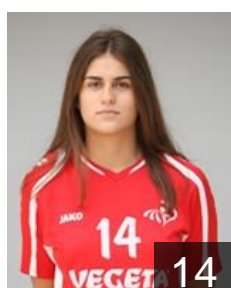

## Dezic Ivana

Position: Right Back  
Place of birth: VARAZDIN  
Date of birth: 27.07.1994  
Height: -

 CRO

## Ecimovic Magdalena

Position: Goalkeeper  
Place of birth: SPLIT  
Date of birth: 24.07.1998  
Height: 181 cm

 CRO