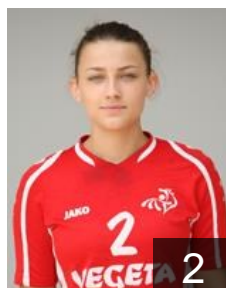

## Pavlovic Lara

Position: Right Wing  
Place of birth: KOPRIVNICA  
Date of birth: 14.12.1998  
Height: -

 CRO

## Petika Tena

Position: Left Back  
Place of birth: KOPRIVNICA  
Date of birth: 16.06.2000  
Height: -

 CRO