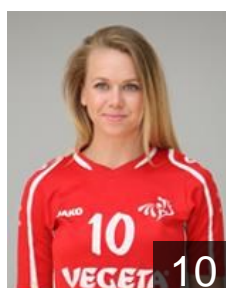

## Krsnik Dora

Position: Centre Back  
Place of birth: Zagreb  
Date of birth: 19.01.1992  
Height: 170 cm

 CRO

## Mrden Ivona

Position: Centre Back  
Place of birth: ZAGREB  
Date of birth: 29.12.1998  
Height: -

 CRO