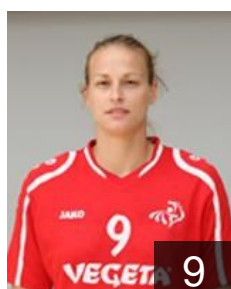

## Debelic Ana

Position: Line Player  
Place of birth: Rijeka  
Date of birth: 09.01.1994  
Height: 182 cm

 CRO

## Dezic Ivana

Position: Right Back  
Place of birth: VARAZDIN  
Date of birth: 27.07.1994  
Height: -

 CRO