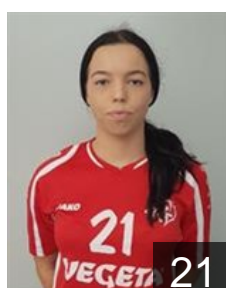

## Ecimovic Magdalena

Position: Goalkeeper  
Place of birth: SPLIT  
Date of birth: 24.07.1998  
Height: 181 cm

 CRO

## Franusic Lea

Position: Right Back  
Place of birth: DUBROVNIK  
Date of birth: 07.09.2000  
Height: -

 CRO

## Horvat Magdalena

Position: Left Wing  
Place of birth: KOPRIVNICA  
Date of birth: 14.08.1998  
Height: -

 CRO