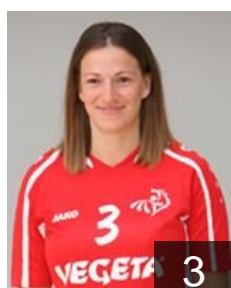

CRO

Turk Ana

Position: Right Wing
Place of birth: Jakarta
Date of birth: 29.06.1989
Height: 169 cm