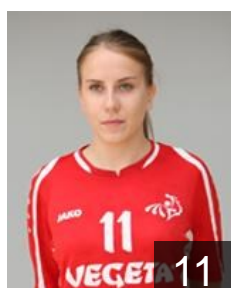

## Kapitanovic Ivana

Position: Goalkeeper  
Place of birth: Split  
Date of birth: 17.09.1994  
Height: 186 cm

 CRO

## Karlovcan Korina

Position: Left Wing  
Place of birth: ZAGREB  
Date of birth: 18.10.1998  
Height: -

 CRO

## Krsnik Dora

Position: Centre Back  
Place of birth: Zagreb  
Date of birth: 19.01.1992  
Height: 170 cm

 CRO