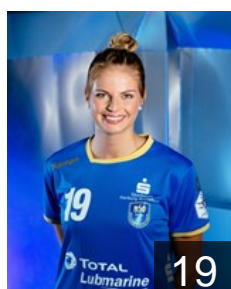

 DEN

Haurum Christina

Position: Line Player
Place of birth: Frederiksberg
Date of birth: 09.02.1989
Height: 180 cm

 GER

Kaiser Isabell

Position: Line Player
Place of birth: Soltau
Date of birth: 24.07.1992
Height: 173 cm

EUROPEAN CUP - PLAYERS LIST

Women's European Cup - EHF Cup 2017/18

 GER Buxtehuder SV

 GER

Meier Katharina

Position: Right Wing
Place of birth: Bremen
Date of birth: 09.07.1998
Height: -

 NED

Nijboer Yara Maria

Position: Right Back
Place of birth: Deventer
Date of birth: 17.09.1992
Height: 173 cm

 GER

Oldenburg Jessica

Position: Left Back
Place of birth: Wismar
Date of birth: 28.08.1991
Height: 182 cm

 GER

Peveling Antje