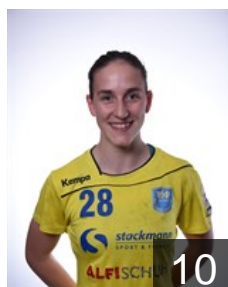

EUROPEAN CUP - PLAYERS LIST

Women's European Cup - EHF Cup 2017/18

 GER *Buxtehuder SV*

 GER

Axmann Natalie

Position: Centre Back
Place of birth: Buxtehude
Date of birth: 03.11.1997
Height: 177 cm

 GER

Bölk Emily

Position: Left Back
Place of birth: Buxtehude
Date of birth: 26.04.1998
Height: 184 cm

 GER

Borutta Lisa

Position: Right Back
Place of birth: Cuxhaven
Date of birth: 03.12.1997
Height: 180 cm

 GER

Filter Katharina

Position: Goalkeeper
Place of birth: Hamburg
Date of birth: 04.02.1999
Height: -

 GER

Fischer Lone

Position: Left Back
Place of birth: Schleswig
Date of birth: 08.09.1988
Height: 165 cm

 GER

Geist Svea

Position: Line Player
Place of birth: Hamburg
Date of birth: 07.02.1998
Height: 176 cm

 NED

Goos Michelle

Position: Left Wing
Place of birth: Amsterdam
Date of birth: 27.12.1989
Height: 178 cm

 GER

Gronemann Julia

Position: Goalkeeper
Place of birth: Kassel
Date of birth: 17.02.1985
Height: 183 cm