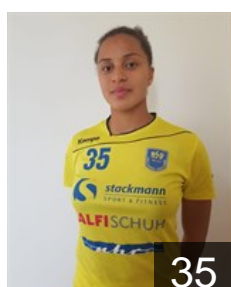

Position: Goalkeeper
Place of birth: Rostock
Date of birth: 15.08.1988
Height: 181 cm

 GER

Prior Lisa

Position: Centre Back
Place of birth: Buxtehude
Date of birth: 29.12.1990
Height: 172 cm

 GER

Prior Paula

Position: Left Back
Place of birth: Buxtehude
Date of birth: 25.02.1997
Height: 175 cm

 GER

Rührter Lea

Position: Goalkeeper
Place of birth: Hamburg
Date of birth: 12.02.1998
Height: -

 GER

Schirmer Maike

Position: Right Wing
Place of birth: Kaltenkirchen
Date of birth: 23.05.1990
Height: 165 cm

 GER

Von Pereira Aimee

Position: Left Back
Place of birth: Hamburg
Date of birth: 16.02.2000
Height: 183 cm

EUROPEAN CUP - PLAYERS LIST

Women's European Cup - EHF Cup 2017/18

 GER *Buxtehuder SV*

Left Club

 NED