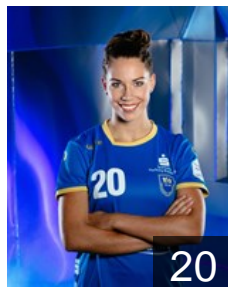

EUROPEAN CUP - PLAYERS LIST

Women's European Cup - EHF Cup 2017/18

 GER *Buxtehuder SV*

 GER

Axmann Natalie

Position: Centre Back
Place of birth: Buxtehude
Date of birth: 03.11.1997
Height: 177 cm

 GER

Bölk Emily

Position: Left Back
Place of birth: Buxtehude
Date of birth: 26.04.1998
Height: 184 cm

 GER

Borutta Lisa

Position: Right Back
Place of birth: Cuxhaven
Date of birth: 03.12.1997
Height: 180 cm

 GER

Filter Katharina