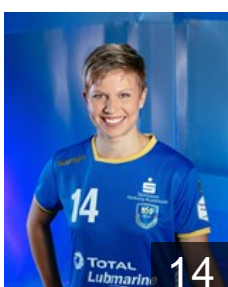

Position: Goalkeeper
Place of birth: Hamburg
Date of birth: 04.02.1999
Height: -

 GER

Fischer Lone

Position: Left Back
Place of birth: Schleswig
Date of birth: 08.09.1988
Height: 165 cm

 GER

Geist Svea

Position: Line Player
Place of birth: Hamburg
Date of birth: 07.02.1998
Height: 176 cm

 NED

Goos Michelle

Position: Left Wing
Place of birth: Amsterdam
Date of birth: 27.12.1989
Height: 178 cm

 GER

Gronemann Julia

Position: Goalkeeper
Place of birth: Kassel
Date of birth: 17.02.1985
Height: 183 cm

 GER

Gubernatis Friederike

Position: Right Back
Place of birth: Hamburg
Date of birth: 01.04.1988
Height: 177 cm

 GER

Hauf Alexia

Position: Left Wing
Place of birth: Templin
Date of birth: 18.07.1998
Height: 161 cm