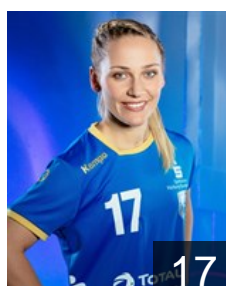

GER

Schirmer Maike

Position: Right Wing
Place of birth: Kaltenkirchen
Date of birth: 23.05.1990
Height: 165 cm