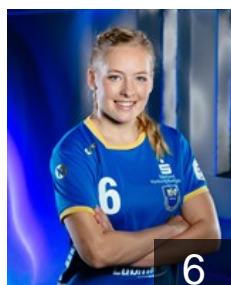

 DEN

Haurum Christina

Position: Line Player
Place of birth: Frederiksberg
Date of birth: 09.02.1989
Height: 180 cm

 GER

Kaiser Isabell

Position: Line Player
Place of birth: Soltau
Date of birth: 24.07.1992
Height: 173 cm

EUROPEAN CUP - PLAYERS LIST

Women's European Cup - EHF Cup 2017/18

 GER Buxtehuder SV

 GER

Meier Katharina

Position: Right Wing
Place of birth: Bremen
Date of birth: 09.07.1998
Height: -

 NED

Nijboer Yara Maria