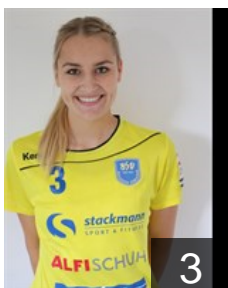

EUROPEAN CUP - PLAYERS LIST

Women's European Cup - EHF Cup 2017/18

 GER *Buxtehuder SV*

 GER

Axmann Natalie

Position: Centre Back
Place of birth: Buxtehude
Date of birth: 03.11.1997
Height: 177 cm

 GER

Bölk Emily

Position: Left Back
Place of birth: Buxtehude
Date of birth: 26.04.1998
Height: 184 cm

 GER

Borutta Lisa

Position: Right Back
Place of birth: Cuxhaven
Date of birth: 03.12.1997
Height: 180 cm

 GER

Filter Katharina

Position: Goalkeeper
Place of birth: Hamburg
Date of birth: 04.02.1999
Height: -

 GER

Fischer Lone

Position: Left Back
Place of birth: Schleswig
Date of birth: 08.09.1988
Height: 165 cm

 GER

Geist Svea

Position: Line Player
Place of birth: Hamburg
Date of birth: 07.02.1998
Height: 176 cm