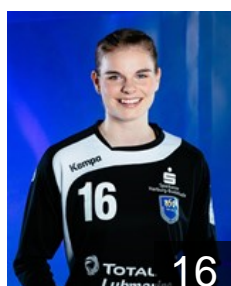

Position: Goalkeeper
Place of birth: Rostock
Date of birth: 15.08.1988
Height: 181 cm

 GER

Prior Lisa

Position: Centre Back
Place of birth: Buxtehude
Date of birth: 29.12.1990
Height: 172 cm

 GER

Prior Paula

Position: Left Back
Place of birth: Buxtehude
Date of birth: 25.02.1997
Height: 175 cm

 GER

Rührter Lea

Position: Goalkeeper
Place of birth: Hamburg
Date of birth: 12.02.1998
Height: -

 GER

Schirmer Maike

Position: Right Wing
Place of birth: Kaltenkirchen
Date of birth: 23.05.1990
Height: 165 cm