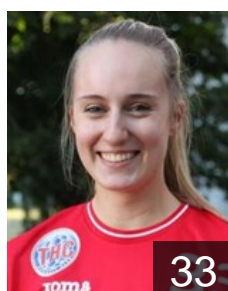

Scheffknecht Beate

Position: Left Back
Place of birth: Innsbruck
Date of birth: 27.02.1990
Height: -

 GER

Schilk Nina

Position: Left Wing
Place of birth: Hamburg
Date of birth: 09.07.1989
Height: 165 cm

 GER

Schmelzer Meike

Position: Line Player
Place of birth: Wiesbaden
Date of birth: 19.07.1993
Height: 178 cm

 GER

Westland Antonia

Position: Left Back
Place of birth: Erfurt
Date of birth: 21.11.1997
Height: 179 cm