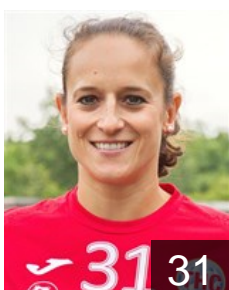

Scheffknecht Beate

Position: Left Back
Place of birth: Innsbruck
Date of birth: 27.02.1990
Height: -

 GER

Schilk Nina

Position: Left Wing
Place of birth: Hamburg
Date of birth: 09.07.1989
Height: 165 cm

 GER

Schmelzer Meike

Position: Line Player
Place of birth: Wiesbaden
Date of birth: 19.07.1993
Height: 178 cm

 GER

Westland Antonia

Position: Left Back
Place of birth: Erfurt
Date of birth: 21.11.1997
Height: 179 cm