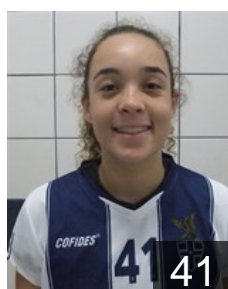

# EUROPEAN CUP - PLAYERS LIST

Women's European Cup - Challenge Cup 2016/17

 **POR CS Madeira**

 **POR**  
**Rodrigues Teixeira M.**  
Position: Goalkeeper  
Place of birth: Funchal  
Date of birth: 27.05.1980  
Height: 163 cm

 **POR**  
**Rosário Abreu Leonor Sofia**  
Position: Centre Back  
Place of birth: Funchal  
Date of birth: 25.07.1999  
Height: 158 cm

 **POR**  
**Saldanha Mendonça M.**  
Position: Goalkeeper  
Place of birth: Funchal  
Date of birth: 08.10.1999  
Height: 164 cm