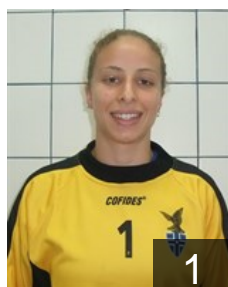

POR
Silva Nunes Nádia Catarina
Position: Goalkeeper
Place of birth: Funchal
Date of birth: 20.04.1996
Height: 166 cm