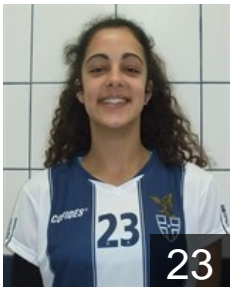

EUROPEAN CUP - PLAYERS LIST

Women's European Cup - Challenge Cup 2016/17

POR CS Madeira

POR

Abreu Leça Rodrigues M.

Position: Left Back
Place of birth: Funchal
Date of birth: 26.11.1992
Height: 171 cm