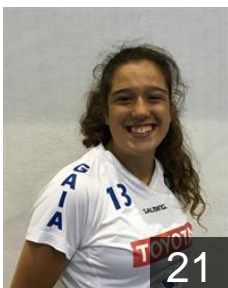

EUROPEAN CUP - PLAYERS LIST

Women's European Cup - Challenge Cup 2016/17

 **POR** *Colegio de Gaia*

 **POR**
Cerqueira Bruna
Position: Goalkeeper
Place of birth: Porto
Date of birth: 27.05.1999
Height: 169 cm

 **POR**
Costa Melissa
Position: Left Back
Place of birth: V.N. Gaia
Date of birth: 20.07.1992
Height: 172 cm

 **POR**
Costa Sara
Position: Right Back
Place of birth: Vila Nova de Gaia
Date of birth: 16.01.1997
Height: 166 cm

 **POR**
Da Silva Lima Patricia
Position: Centre Back
Place of birth: Porto
Date of birth: 03.02.1995
Height: 177 cm

 **POR**
Duarte Maria
Position: Centre Back
Place of birth: Aveiro
Date of birth: 22.03.1998
Height: -