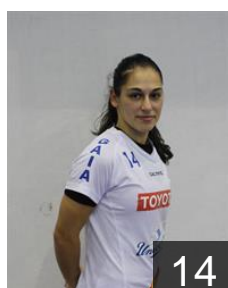

POR
Soares Helena
Position: Wing
Place of birth: Penafiel
Date of birth: 20.09.1987
Height: 160 cm