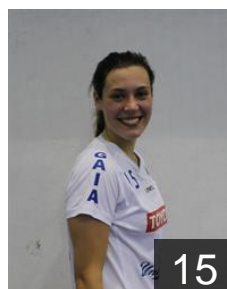

 **POR**
Costa Melissa
Position: Left Back
Place of birth: V.N. Gaia
Date of birth: 20.07.1992
Height: 172 cm

 **POR**
Costa Sara
Position: Right Back
Place of birth: Vila Nova de Gaia
Date of birth: 16.01.1997
Height: 166 cm

 **POR**
Da Silva Lima Patricia
Position: Centre Back
Place of birth: Porto
Date of birth: 03.02.1995
Height: 177 cm

 **POR**
Duarte Maria
Position: Centre Back
Place of birth: Aveiro
Date of birth: 22.03.1998
Height: -

 **POR**
Ferreira Ana Catarina
Position: Goalkeeper
Place of birth: Porto
Date of birth: 26.08.1999
Height: -

 **POR**
Ferreira Jessica
Position: Goalkeeper
Place of birth: Funchal
Date of birth: 11.10.1996
Height: 180 cm

 **POR**
Gante Ana
Position: Right Back
Place of birth: Marrazes
Date of birth: 21.01.1995
Height: 168 cm

 **POR**
Jesus Sofia
Position: Wing
Place of birth: Vila Nova de Gaia
Date of birth: 09.03.1999
Height: -