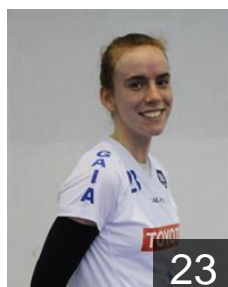

POR
Resende Patricia
Position: Left Back
Place of birth: Porto
Date of birth: 02.08.1997
Height: 177 cm