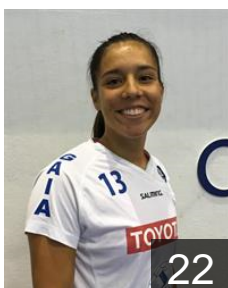

 **POR**
Gante Ana
Position: Right Back
Place of birth: Marrazes
Date of birth: 21.01.1995
Height: 168 cm

 **POR**
Jesus Sofia
Position: Wing
Place of birth: Vila Nova de Gaia
Date of birth: 09.03.1999
Height: -

 **ANG**
Joao Slavia
Position: Wing
Place of birth: Luanda
Date of birth: 07.10.1992
Height: 172 cm

 **POR**
Loureiro Carolina
Position: Left Back
Place of birth: Vila Nova de Gaia
Date of birth: 02.05.1998
Height: -

 **POR**
Mendes Catarina
Position: Right Wing
Place of birth: Vila Nova de Gaia
Date of birth: 26.07.1997
Height: 157 cm

EUROPEAN CUP - PLAYERS LIST

Women's European Cup - Challenge Cup 2016/17

 **POR** *Colegio de Gaia*

 **POR**
Pereira Daniela
Position: Goalkeeper
Place of birth: Porto
Date of birth: 03.01.1999
Height: 165 cm

 **POR**
Pinho Nair
Position: Right Back
Place of birth: V. N. Gaia
Date of birth: 28.03.1994
Height: 160 cm