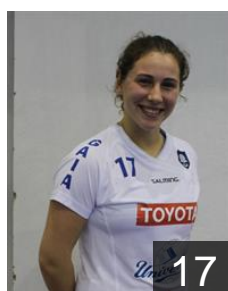

 **ANG**
Joao Slavia
Position: Wing
Place of birth: Luanda
Date of birth: 07.10.1992
Height: 172 cm

 **POR**
Loureiro Carolina
Position: Left Back
Place of birth: Vila Nova de Gaia
Date of birth: 02.05.1998
Height: -

 **POR**
Mendes Catarina
Position: Right Wing
Place of birth: Vila Nova de Gaia
Date of birth: 26.07.1997
Height: 157 cm

EUROPEAN CUP - PLAYERS LIST

Women's European Cup - Challenge Cup 2016/17

 **POR** *Colegio de Gaia*

 **POR**
Monteiro Carolina
Position: Left Wing
Place of birth: Aveiro
Date of birth: 08.10.1998
Height: -

 **POR**
Nolasco Rosa
Position: Right Back
Place of birth: Aveiro
Date of birth: 12.12.1993
Height: 167 cm

 **POR**
Pereira Daniela
Position: Goalkeeper
Place of birth: Porto
Date of birth: 03.01.1999
Height: 165 cm

 **POR**
Pinho Nair
Position: Right Back
Place of birth: V. N. Gaia
Date of birth: 28.03.1994
Height: 160 cm