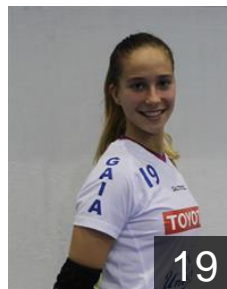

EUROPEAN CUP - PLAYERS LIST

Women's European Cup - Challenge Cup 2016/17

 **POR** *Colegio de Gaia*

 **POR**
Cerqueira Bruna
Position: Goalkeeper
Place of birth: Porto
Date of birth: 27.05.1999
Height: 169 cm

 **POR**
Costa Melissa
Position: Left Back
Place of birth: V.N. Gaia
Date of birth: 20.07.1992
Height: 172 cm

 **POR**
Costa Sara
Position: Right Back
Place of birth: Vila Nova de Gaia
Date of birth: 16.01.1997
Height: 166 cm

 **POR**
Da Silva Lima Patricia
Position: Centre Back
Place of birth: Porto
Date of birth: 03.02.1995
Height: 177 cm

 **POR**
Duarte Maria
Position: Centre Back
Place of birth: Aveiro
Date of birth: 22.03.1998
Height: -