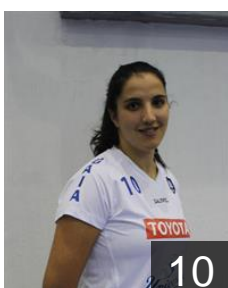

POR
Silva Vanessa
Position: Right Back
Place of birth: Vila Nova de Gaia
Date of birth: 01.05.1989
Height: 179 cm