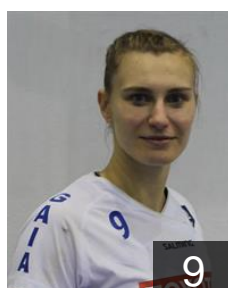

POR
Rodrigues Sabino Bebiana
Position: Wing
Place of birth: Porto
Date of birth: 15.11.1986
Height: 174 cm