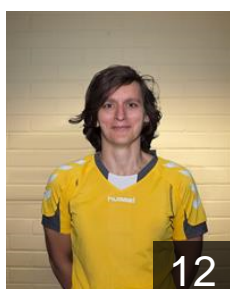

 GBR

**Knott Annaleigh**

Position: Right Wing  
Place of birth: Warrington  
Date of birth: 07.03.1994  
Height: 170 cm

# EUROPEAN CUP - PLAYERS LIST

Women's European Cup - Challenge Cup 2016/17

GBR Olympia HC

NOR

**Lochen Maiken**

Position: Left Back  
Place of birth: Kristiansand  
Date of birth: 27.06.1995  
Height: 175 cm

BRA

**Machado Grasso Camila**

Position: Line Player  
Place of birth: Sao Paulo  
Date of birth: 18.05.1985  
Height: 178 cm

CZE

**Mlcochova Petra**

Position: Goalkeeper  
Place of birth: Hodonin  
Date of birth: 11.07.1978  
Height: 168 cm