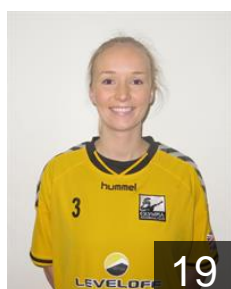

# EUROPEAN CUP - PLAYERS LIST

Women's European Cup - Challenge Cup 2016/17

 GBR Olympia HC

 NOR

**Andersen Kjersti**

Position: Left Wing  
Place of birth: Drammen  
Date of birth: 19.09.1991  
Height: 165 cm

 SWE

**Andersson Helen Eva**

Position: Left Wing  
Place of birth: Stenungsund  
Date of birth: 09.11.1989  
Height: 161 cm

 NOR

**Bade Martine Frivold**

Position: Right Wing  
Place of birth: Oslo  
Date of birth: 01.10.1992  
Height: 172 cm

 DEN

**Bidstrup Nielsen Mathilde**

Position: Left Back  
Place of birth: Hjørring  
Date of birth: 26.06.1995  
Height: 171 cm

 POL

**Darmaszek Malgorzata**

Position: Line Player  
Place of birth: Kutno  
Date of birth: 11.11.1989  
Height: 173 cm