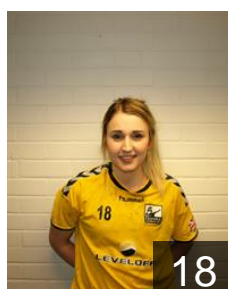

 SWE

**Andersson Helen Eva**

Position: Left Wing  
Place of birth: Stenungsund  
Date of birth: 09.11.1989  
Height: 161 cm

 NOR

**Bade Martine Frivold**

Position: Right Wing  
Place of birth: Oslo  
Date of birth: 01.10.1992  
Height: 172 cm

 DEN

**Bidstrup Nielsen Mathilde**

Position: Left Back  
Place of birth: Hjørring  
Date of birth: 26.06.1995  
Height: 171 cm

 POL

**Darmaszek Malgorzata**

Position: Line Player  
Place of birth: Kutno  
Date of birth: 11.11.1989  
Height: 173 cm