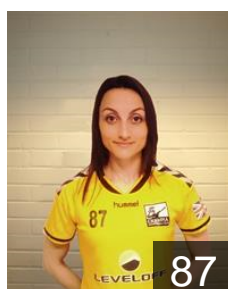

# EUROPEAN CUP - PLAYERS LIST

Women's European Cup - Challenge Cup 2016/17

GBR Olympia HC

NOR

**Lochen Maiken**

Position: Left Back  
Place of birth: Kristiansand  
Date of birth: 27.06.1995  
Height: 175 cm

BRA

**Machado Grasso Camila**

Position: Line Player  
Place of birth: Sao Paulo  
Date of birth: 18.05.1985  
Height: 178 cm

CZE

**Mlcochova Petra**

Position: Goalkeeper  
Place of birth: Hodonin  
Date of birth: 11.07.1978  
Height: 168 cm