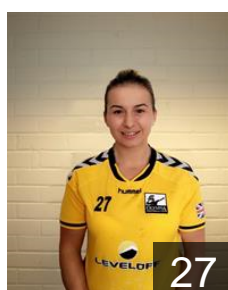

BRA

**Machado Grasso Camila**

Position: Line Player  
Place of birth: Sao Paulo  
Date of birth: 18.05.1985  
Height: 178 cm

CZE

**Mlcochova Petra**

Position: Goalkeeper  
Place of birth: Hodonin  
Date of birth: 11.07.1978  
Height: 168 cm

ROU

**Paduraru Denisa**

Position: Left Wing  
Place of birth: Slobozia  
Date of birth: 17.04.1987  
Height: 164 cm

NOR

**Pettersen Sandra**

Position: Right Wing  
Place of birth: Kirkenes  
Date of birth: 02.01.1995  
Height: 168 cm

ROU

**Surubaru Diana Andreea**

Position: Centre Back  
Place of birth: Bacau  
Date of birth: 14.01.1989  
Height: 170 cm

GBR

**Thompson Sophie**

Position:  
Place of birth:  
Date of birth: 08.12.1998  
Height: -

GBR

**Tinney Victoria**

Position: Goalkeeper  
Place of birth: Glasgow  
Date of birth: 12.08.1991  
Height: 167 cm

FRA

**Uhmman Pauline**

Position: Line Player  
Place of birth: St affrique  
Date of birth: 20.11.1990  
Height: 168 cm