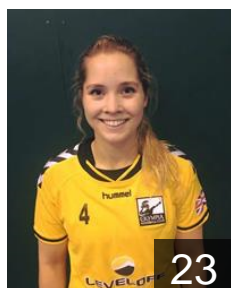

# EUROPEAN CUP - PLAYERS LIST

Women's European Cup - Challenge Cup 2016/17

 GBR Olympia HC

 NOR

**Andersen Kjersti**

Position: Left Wing  
Place of birth: Drammen  
Date of birth: 19.09.1991  
Height: 165 cm

 SWE

**Andersson Helen Eva**

Position: Left Wing  
Place of birth: Stenungsund  
Date of birth: 09.11.1989  
Height: 161 cm

 NOR

**Bade Martine Frivold**

Position: Right Wing  
Place of birth: Oslo  
Date of birth: 01.10.1992  
Height: 172 cm

 DEN

**Bidstrup Nielsen Mathilde**

Position: Left Back  
Place of birth: Hjørring  
Date of birth: 26.06.1995  
Height: 171 cm

 POL

**Darmaszek Malgorzata**

Position: Line Player  
Place of birth: Kutno  
Date of birth: 11.11.1989  
Height: 173 cm