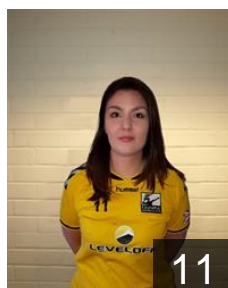

# EUROPEAN CUP - PLAYERS LIST

Women's European Cup - Challenge Cup 2016/17

GBR Olympia HC

NOR

**Lochen Maiken**

Position: Left Back  
Place of birth: Kristiansand  
Date of birth: 27.06.1995  
Height: 175 cm

BRA

**Machado Grasso Camila**

Position: Line Player  
Place of birth: Sao Paulo  
Date of birth: 18.05.1985  
Height: 178 cm

CZE

**Mlcochova Petra**

Position: Goalkeeper  
Place of birth: Hodonin  
Date of birth: 11.07.1978  
Height: 168 cm