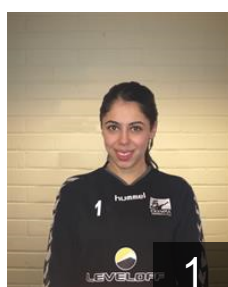

 GER

**Einfeldt Patricia**

Position: Right Back  
Place of birth: Neumunster  
Date of birth: 24.08.1990  
Height: 180 cm

 HUN

**Ekler Klaudia**

Position: Left Back  
Place of birth: Zalaegerszeg  
Date of birth: 22.01.1987  
Height: 168 cm

 SWE

**Farhan Sabrina**

Position: Goalkeeper  
Place of birth: Bealbek  
Date of birth: 01.01.1990  
Height: 173 cm

 ROU

**Ghinter Alexandra**

Position: Right Wing  
Place of birth: Suceava  
Date of birth: 13.09.1989  
Height: 160 cm