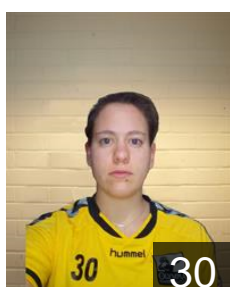

ROU

**Surubaru Diana Andreea**

Position: Centre Back  
Place of birth: Bacau  
Date of birth: 14.01.1989  
Height: 170 cm

GBR

**Thompson Sophie**

Position:  
Place of birth:  
Date of birth: 08.12.1998  
Height: -

GBR

**Tinney Victoria**

Position: Goalkeeper  
Place of birth: Glasgow  
Date of birth: 12.08.1991  
Height: 167 cm

FRA

**Uhmman Pauline**

Position: Line Player  
Place of birth: St affrique  
Date of birth: 20.11.1990  
Height: 168 cm