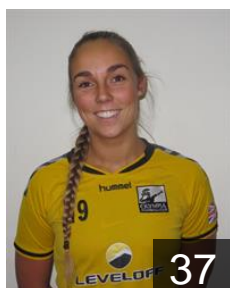

 SWE

**Farhan Sabrina**

Position: Goalkeeper  
Place of birth: Bealbek  
Date of birth: 01.01.1990  
Height: 173 cm

 ROU

**Ghinter Alexandra**

Position: Right Wing  
Place of birth: Suceava  
Date of birth: 13.09.1989  
Height: 160 cm

 GBR

**Knott Annaleigh**

Position: Right Wing  
Place of birth: Warrington  
Date of birth: 07.03.1994  
Height: 170 cm

# EUROPEAN CUP - PLAYERS LIST

Women's European Cup - Challenge Cup 2016/17

GBR Olympia HC

NOR

**Lochen Maiken**

Position: Left Back  
Place of birth: Kristiansand  
Date of birth: 27.06.1995  
Height: 175 cm

BRA

**Machado Grasso Camila**

Position: Line Player  
Place of birth: Sao Paulo  
Date of birth: 18.05.1985  
Height: 178 cm

CZE

**Mlcochova Petra**

Position: Goalkeeper  
Place of birth: Hodonin  
Date of birth: 11.07.1978  
Height: 168 cm