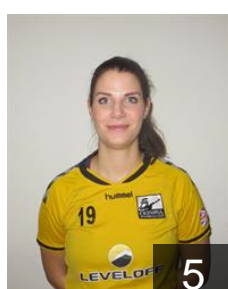

 DEN

**Bidstrup Nielsen Mathilde**

Position: Left Back  
Place of birth: Hjørring  
Date of birth: 26.06.1995  
Height: 171 cm

 POL

**Darmaszek Malgorzata**

Position: Line Player  
Place of birth: Kutno  
Date of birth: 11.11.1989  
Height: 173 cm

 FRA

**Dauwe Lucille**

Position: Right Back  
Place of birth: Coimbra  
Date of birth: 02.04.1989  
Height: 170 cm

 ROU

**Draghici Doris Iuliana**

Position: Centre Back  
Place of birth: Brasov  
Date of birth: 05.08.1989  
Height: 169 cm

 GER

**Einfeldt Patricia**

Position: Right Back  
Place of birth: Neumunster  
Date of birth: 24.08.1990  
Height: 180 cm

 HUN

**Ekler Klaudia**

Position: Left Back  
Place of birth: Zalaegerszeg  
Date of birth: 22.01.1987  
Height: 168 cm

 SWE

**Farhan Sabrina**

Position: Goalkeeper  
Place of birth: Bealbek  
Date of birth: 01.01.1990  
Height: 173 cm

 ROU

**Ghinter Alexandra**

Position: Right Wing  
Place of birth: Suceava  
Date of birth: 13.09.1989  
Height: 160 cm