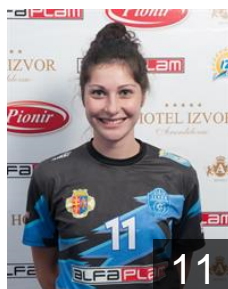

 SRB  
**Ilic Danjiela**  
Position: Centre Back  
Place of birth: Arandjelovac  
Date of birth: 28.02.1979  
Height: 177 cm

 SRB  
**Kacarevic Ana**  
Position: Goalkeeper  
Place of birth: Kladovo  
Date of birth: 18.06.1984  
Height: 175 cm

 SRB  
**Karic Marijana**  
Position: Goalkeeper  
Place of birth: Smederevska  
Date of birth: 14.08.1996  
Height: 176 cm

 SRB  
**Kojic Ana**  
Position: Right Wing  
Place of birth: Ub-Kalenic  
Date of birth: 04.07.1997  
Height: 163 cm