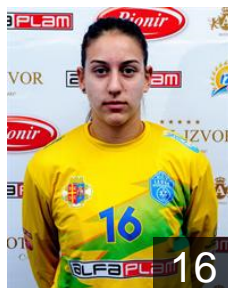

# EUROPEAN CUP - PLAYERS LIST

Women's European Cup - EHF Cup 2016/17

 SRB ZRK Izvor Bukovicka Banja

 SRB  
**Anic Milica**  
Position: Left Back  
Place of birth: Arandjelovac  
Date of birth: 27.03.1989  
Height: 177 cm

 SRB  
**Djokovic Jovana**  
Position: Back  
Place of birth: Arandjelovac  
Date of birth: 05.01.1998  
Height: -

 SRB  
**Grbic Tamara**  
Position: Left Wing  
Place of birth: Arandjelovac  
Date of birth: 20.04.1993  
Height: 170 cm

 SRB  
**Ilic Danjiela**  
Position: Centre Back  
Place of birth: Arandjelovac  
Date of birth: 28.02.1979  
Height: 177 cm

 SRB  
**Kacarevic Ana**  
Position: Goalkeeper  
Place of birth: Kladovo  
Date of birth: 18.06.1984  
Height: 175 cm