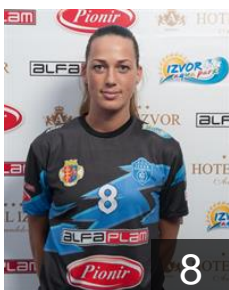

# EUROPEAN CUP - PLAYERS LIST

Women's European Cup - EHF Cup 2016/17

 SRB ZRK Izvor Bukovicka Banja

 SRB  
**Anic Milica**  
Position: Left Back  
Place of birth: Arandjelovac  
Date of birth: 27.03.1989  
Height: 177 cm

 SRB  
**Djokovic Jovana**  
Position: Back  
Place of birth: Arandjelovac  
Date of birth: 05.01.1998  
Height: -

 SRB  
**Grbic Tamara**  
Position: Left Wing  
Place of birth: Arandjelovac  
Date of birth: 20.04.1993  
Height: 170 cm