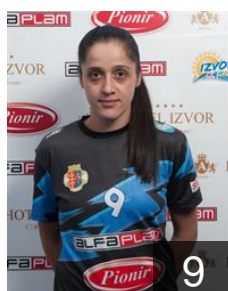

# EUROPEAN CUP - PLAYERS LIST

Women's European Cup - EHF Cup 2016/17

 SRB ZRK Izvor Bukovicka Banja

 SRB  
**Radojicic Andjela**  
Position: Back  
Place of birth: Arandjelovac  
Date of birth: 13.02.1999  
Height: -

 SRB  
**Rajovic Sanja**  
Position: Line Player  
Place of birth: Arandjelovac  
Date of birth: 18.05.1981  
Height: 174 cm

 SRB  
**Simic Marija**  
Position: Goalkeeper  
Place of birth: Lazarevac  
Date of birth: 21.02.2000  
Height: -