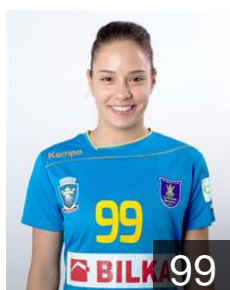

 ROU

**Hotea Camelia**

Position: Left Wing  
Place of birth: Baia Mare  
Date of birth: 27.10.1984  
Height: 174 cm

 ROU

**Lacatus Claudia Eugenia**

Position: Back  
Place of birth: Brasov  
Date of birth: 20.03.1999  
Height: 175 cm

 ROU

**Lopataru Ana Maria**

Position: Left Wing  
Place of birth: Brasov  
Date of birth: 03.10.1999  
Height: -

 ROU

**Marcu Anisoara**

Position: Back  
Place of birth: Bailesti  
Date of birth: 01.08.1980  
Height: 180 cm

 ROU

**Mirca Olariu Ana Maria**

Position: Goalkeeper  
Place of birth: Brasov  
Date of birth: 03.02.1984  
Height: 178 cm

 ROU

**Neagu Marinela Alexandrina**

Position: Right Wing  
Place of birth: Bacau  
Date of birth: 27.10.1989  
Height: 170 cm

 ROU

**Pricopi Dana Andreea**

Position: Back  
Place of birth: Brasov  
Date of birth: 20.02.1994  
Height: 173 cm

 ROU

**Tirca Sorina Maria**

Position: Left Back  
Place of birth: Ramnicu valcea  
Date of birth: 27.05.1999  
Height: 175 cm