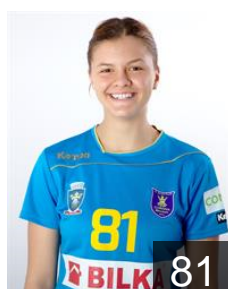

# EUROPEAN CUP - PLAYERS LIST

Women's European Cup - EHF Cup 2016/17

 ROU ASC Corona 2010 Brasov

 ROU

**Berbece Ana Maria**

Position: Right Wing  
Place of birth: Brasov  
Date of birth: 23.07.1999  
Height: 173 cm

 ROU

**Bondar Oana Carmina**

Position: Back  
Place of birth: Cluj Napoca  
Date of birth: 26.03.1983  
Height: 178 cm

 ROU

**Briscan Mihaela Livia**

Position: Right Back  
Place of birth: Bals, Olt  
Date of birth: 20.02.1985  
Height: 178 cm

 ROU

**Bucur Daria**

Position: Left Back  
Place of birth: Constanta  
Date of birth: 11.07.1999  
Height: 180 cm

 ROU

**Cartas Florentina Carmen**

Position: Left Back  
Place of birth: Constanta  
Date of birth: 09.05.1985  
Height: 18200 cm

 ROU

**Chiper Laura**

Position: Right Wing  
Place of birth: Bacau  
Date of birth: 21.08.1989  
Height: 173 cm

 ROU

**Ciuciulete Andreia Georgiana**

Position: Back  
Place of birth: Bailesti  
Date of birth: 23.04.1987  
Height: 175 cm