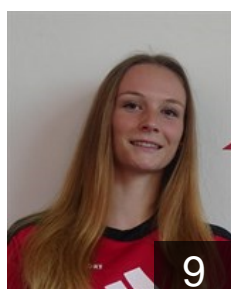

Position: Line Player
Place of birth: Praha
Date of birth: 24.01.1996
Height: 170 cm

 CZE

Motejllova Nikola

Position: Left Wing
Place of birth: Ustí nad Labem
Date of birth: 20.09.1997
Height: 163 cm

 CZE

Neubergerova Kristyna

Position: Goalkeeper
Place of birth: Praha
Date of birth: 06.01.1996
Height: 172 cm

EUROPEAN CUP - PLAYERS LIST

Women's European Cup - EHF Cup 2016/17

 CZE DHC Slavia Praha

 CZE

Novotna Adela

Position: Right Wing
Place of birth: Praha
Date of birth: 14.08.1998
Height: 177 cm

 CZE

Novotna Pavlina

Position: Centre Back
Place of birth: Hodkovice nad
Date of birth: 14.02.1996
Height: 167 cm

 CZE

Peskova Michaela