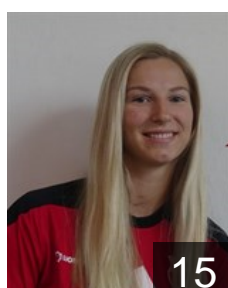

Position: Right Back
Place of birth: Plzen
Date of birth: 30.07.1998
Height: 175 cm

 CZE

Hillebrandova Michaela

Position: Goalkeeper
Place of birth: Liberec
Date of birth: 21.06.1996
Height: 169 cm

 CZE

Hozmanova Anna

Position: Left Back
Place of birth: Varnsdorf
Date of birth: 24.03.1997
Height: 174 cm

 CZE

Hurkova Aneta

Position: Centre Back
Place of birth: Praha
Date of birth: 13.12.1997
Height: 161 cm

 CZE

Jackova Eliska