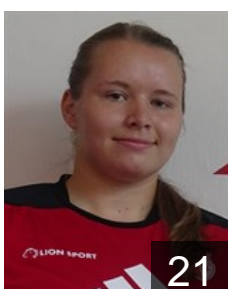

EUROPEAN CUP - PLAYERS LIST

Women's European Cup - EHF Cup 2016/17

 CZE DHC Slavia Praha

 CZE

Chlupova Jana

Position: Left Back
Place of birth: Praha
Date of birth: 23.06.1996
Height: 168 cm

 CZE

Galuskova Veronika

Position: Right Back
Place of birth: Plzen
Date of birth: 30.07.1998
Height: 175 cm

 CZE

Hillebrandova Michaela

Position: Goalkeeper
Place of birth: Liberec
Date of birth: 21.06.1996
Height: 169 cm

 CZE

Hozmanova Anna