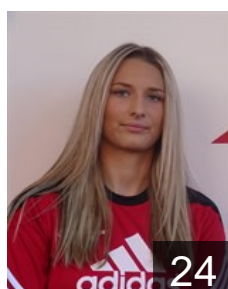

CZE

Hozmanova Anna

Position: Left Back
Place of birth: Varnsdorf
Date of birth: 24.03.1997
Height: 174 cm