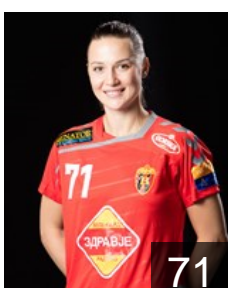

## Covic Andrea

Position: Line Player  
Place of birth: Sinj  
Date of birth: 09.10.1993  
Height: 174 cm

SRB

## Damjanovic Sanja

Position: Left Back  
Place of birth: Beograd  
Date of birth: 25.05.1987  
Height: 181 cm

BLR

## Ilyina Dziyana

Position: Centre Back  
Place of birth: Gomel  
Date of birth: 04.01.1996  
Height: -

RUS

## Khmyrova Tatiana

Position: Right Back  
Place of birth: Volgograd  
Date of birth: 06.02.1990  
Height: 180 cm

MNE