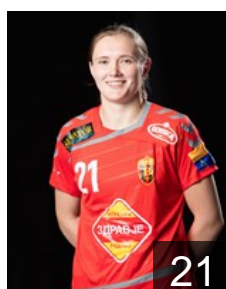

## Covic Andrea

Position: Line Player  
Place of birth: Sinj  
Date of birth: 09.10.1993  
Height: 174 cm

SRB

## Damjanovic Sanja

Position: Left Back  
Place of birth: Beograd  
Date of birth: 25.05.1987  
Height: 181 cm

BLR

## Ilyina Dziyana

Position: Centre Back  
Place of birth: Gomel  
Date of birth: 04.01.1996  
Height: -

RUS