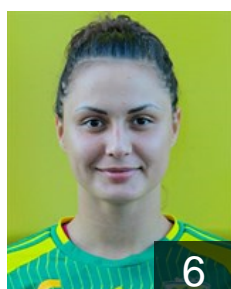

# EUROPEAN CUP - PLAYERS LIST

Women's European Cup - EHF Cup 2016/17

 RUS Kuban

 RUS  
**Savinova Iana**  
Position: Left Wing  
Place of birth: Samarskaya  
Date of birth: 03.01.1991  
Height: 169 cm

 RUS  
**Skorobogatchenko Antonina**  
Position: Right Back  
Place of birth: Volgograd  
Date of birth: 14.02.1999  
Height: 180 cm

 RUS  
**Smirnova Ekaterina**  
Position: Centre Back  
Place of birth: Togliatti  
Date of birth: 06.06.1991  
Height: 173 cm

 RUS  
**Smirnova Irina**  
Position: Line Player  
Place of birth: Bryanskaya  
Date of birth: 26.05.1984  
Height: 170 cm