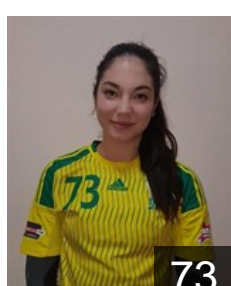

 RUS  
**Dyachenko Ksenia**  
Position: Left Back  
Place of birth: Krasnodar  
Date of birth: 07.12.1994  
Height: -

 RUS  
**Efimkina Anna**  
Position: Right Wing  
Place of birth: Krymsk  
Date of birth: 25.01.1999  
Height: -

 RUS  
**Fanina Ekaterina**  
Position: Left Wing  
Place of birth: Volgograd  
Date of birth: 27.11.1989  
Height: 16700 cm

 RUS  
**Frolova Yaroslava**  
Position: Centre Back  
Place of birth: Volgograd  
Date of birth: 18.05.1997  
Height: 178 cm

 RUS  
**Gafonova Maria**  
Position: Line Player  
Place of birth: Maykop  
Date of birth: 21.06.1987  
Height: 177 cm

 RUS  
**Gariaeva Julia**  
Position: Right Back  
Place of birth: Primorsko-Axtarsk  
Date of birth: 24.05.1996  
Height: 180 cm

 RUS  
**Golikova Yulia**  
Position: Right Back  
Place of birth: Ufa  
Date of birth: 24.02.1997  
Height: 186 cm

 RUS  
**Goncharova Valentina**  
Position: Line Player  
Place of birth: Elabuga  
Date of birth: 03.07.1991  
Height: 178 cm