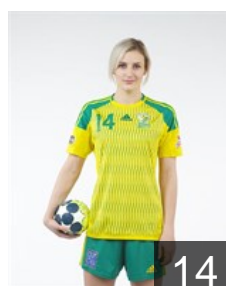

# EUROPEAN CUP - PLAYERS LIST

Women's European Cup - EHF Cup 2016/17

 RUS Kuban

 RUS  
**Antonova Irina**  
Position: Line Player  
Place of birth: Naro-Fominsk,  
Date of birth: 02.07.1986  
Height: 177 cm

 RUS  
**Danshina Nataliya**  
Position: Right Back  
Place of birth: Voljski  
Date of birth: 10.04.1992  
Height: 182 cm

 RUS  
**Davidenko Alexandra**  
Position: Left Wing  
Place of birth: Timashevsk  
Date of birth: 07.07.1998  
Height: 168 cm

 RUS  
**Vinyukova Natalia**  
Position: Left Back  
Place of birth: Majkop  
Date of birth: 27.03.1989  
Height: 178 cm

 RUS  
**Zakarian Diana**  
Position: Right Wing  
Place of birth: Krasnodar  
Date of birth: 25.11.1992  
Height: 172 cm