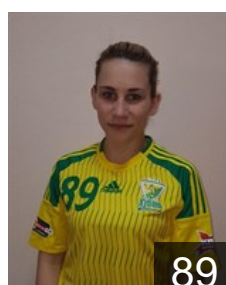

 RUS  
**Danshina Nataliya**  
Position: Right Back  
Place of birth: Voljski  
Date of birth: 10.04.1992  
Height: 182 cm

 RUS  
**Davidenko Alexandra**  
Position: Left Wing  
Place of birth: Timashevsk  
Date of birth: 07.07.1998  
Height: 168 cm

 RUS  
**Dyachenko Ksenia**  
Position: Left Back  
Place of birth: Krasnodar  
Date of birth: 07.12.1994  
Height: -

 RUS  
**Efimkina Anna**  
Position: Right Wing  
Place of birth: Krymsk  
Date of birth: 25.01.1999  
Height: -

 RUS  
**Fanina Ekaterina**  
Position: Left Wing  
Place of birth: Volgograd  
Date of birth: 27.11.1989  
Height: 16700 cm

 RUS  
**Frolova Yaroslava**  
Position: Centre Back  
Place of birth: Volgograd  
Date of birth: 18.05.1997  
Height: 178 cm

 RUS  
**Vinyukova Natalia**  
Position: Left Back  
Place of birth: Majkop  
Date of birth: 27.03.1989  
Height: 178 cm

 RUS  
**Zakarian Diana**  
Position: Right Wing  
Place of birth: Krasnodar  
Date of birth: 25.11.1992  
Height: 172 cm