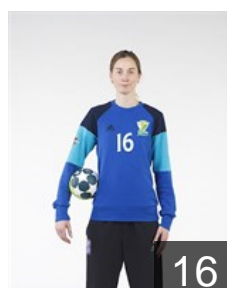

 RUS  
**Khristenko Valeriia**  
Position: Goalkeeper  
Place of birth: Krasnodar  
Date of birth: 14.02.1997  
Height: 185 cm

 RUS  
**Kuposova Viktoriia**  
Position: Left Back  
Place of birth: Volgograd  
Date of birth: 07.05.1993  
Height: 175 cm

 RUS  
**Koroleva Oxana**  
Position: Left Back  
Place of birth: Astrakhan  
Date of birth: 17.07.1984  
Height: 186 cm

 RUS  
**Kushnyr Margarita**  
Position: Goalkeeper  
Place of birth: Rostov region  
Date of birth: 05.06.1996  
Height: 178 cm

 RUS  
**Kuznetsova Polina**  
Position: Left Wing  
Place of birth: Shopokov  
Date of birth: 10.06.1987  
Height: 170 cm

 RUS  
**Marennikova Ekaterina**  
Position: Left Wing  
Place of birth: St.-Petersburg  
Date of birth: 29.04.1982  
Height: 174 cm