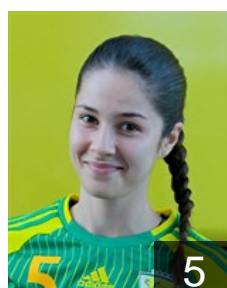

 RUS  
**Kuznetsova Polina**  
Position: Left Wing  
Place of birth: Shopokov  
Date of birth: 10.06.1987  
Height: 170 cm

 RUS  
**Marennikova Ekaterina**  
Position: Left Wing  
Place of birth: St.-Petersburg  
Date of birth: 29.04.1982  
Height: 174 cm

 RUS  
**Mikhaylyuta Irina**  
Position: Goalkeeper  
Place of birth: Krasnodar  
Date of birth: 16.06.1993  
Height: 186 cm

 RUS  
**Nalivko Julia**  
Position: Centre Back  
Place of birth: Krasnodar  
Date of birth: 22.08.1994  
Height: 170 cm

 RUS  
**Rzaeva Milana**  
Position: Right Back  
Place of birth: Krasnodar  
Date of birth: 25.11.1998  
Height: 174 cm

 RUS  
**Samarskaya Victoria**  
Position: Goalkeeper  
Place of birth: Krasnodar  
Date of birth: 15.02.1994  
Height: 180 cm