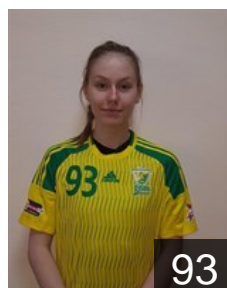

 RUS  
**Rzaeva Milana**  
Position: Right Back  
Place of birth: Krasnodar  
Date of birth: 25.11.1998  
Height: 174 cm

 RUS  
**Samarskaya Victoria**  
Position: Goalkeeper  
Place of birth: Krasnodar  
Date of birth: 15.02.1994  
Height: 180 cm

# EUROPEAN CUP - PLAYERS LIST

Women's European Cup - EHF Cup 2016/17

 RUS Kuban

 RUS  
**Savinova Iana**  
Position: Left Wing  
Place of birth: Samarskaya  
Date of birth: 03.01.1991  
Height: 169 cm

 RUS  
**Skorobogatchenko Antonina**  
Position: Right Back  
Place of birth: Volgograd  
Date of birth: 14.02.1999  
Height: 180 cm

 RUS  
**Smirnova Ekaterina**  
Position: Centre Back  
Place of birth: Togliatti  
Date of birth: 06.06.1991  
Height: 173 cm

 RUS  
**Smirnova Irina**  
Position: Line Player  
Place of birth: Bryanskaya  
Date of birth: 26.05.1984  
Height: 170 cm

 RUS  
**Sudakova Marina**  
Position: Right Wing  
Place of birth: Volgograd  
Date of birth: 17.02.1989  
Height: 166 cm

 RUS  
**Svitanko Oxana**  
Position: Left Wing  
Place of birth: Krasnodar  
Date of birth: 15.04.1985  
Height: 169 cm