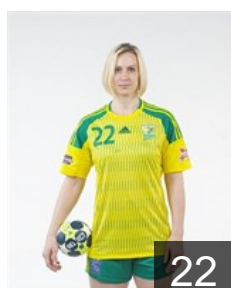

RUS
Marennikova Ekaterina
Position: Left Wing
Place of birth: St.-Petersburg
Date of birth: 29.04.1982
Height: 174 cm