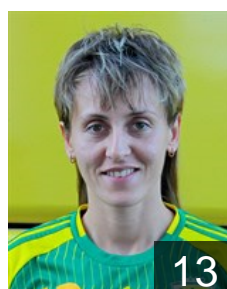

 RUS  
**Rzaeva Milana**  
Position: Right Back  
Place of birth: Krasnodar  
Date of birth: 25.11.1998  
Height: 174 cm

 RUS  
**Samarskaya Victoria**  
Position: Goalkeeper  
Place of birth: Krasnodar  
Date of birth: 15.02.1994  
Height: 180 cm

# EUROPEAN CUP - PLAYERS LIST

Women's European Cup - EHF Cup 2016/17

 RUS Kuban

 RUS  
**Savinova Iana**  
Position: Left Wing  
Place of birth: Samarskaya  
Date of birth: 03.01.1991  
Height: 169 cm

 RUS  
**Skorobogatchenko Antonina**  
Position: Right Back  
Place of birth: Volgograd  
Date of birth: 14.02.1999  
Height: 180 cm

 RUS  
**Smirnova Ekaterina**  
Position: Centre Back  
Place of birth: Togliatti  
Date of birth: 06.06.1991  
Height: 173 cm

 RUS  
**Smirnova Irina**  
Position: Line Player  
Place of birth: Bryanskaya  
Date of birth: 26.05.1984  
Height: 170 cm