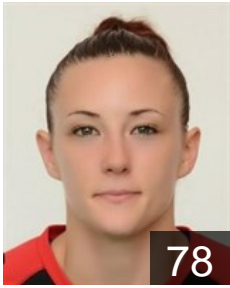

EUROPEAN CUP - PLAYERS LIST

Women's European Cup - EHF Cup 2016/17

RUS Kuban

Left Club

SRB

Liscevic Kristina

Position: Centre Back

Place of birth: Sombor

Date of birth: 20.10.1989

Height: 173 cm

late entry on 06.09.2016