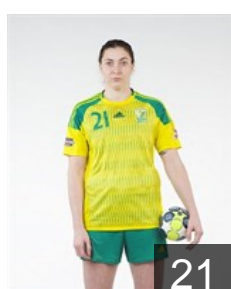

 RUS  
**Sudakova Marina**  
Position: Right Wing  
Place of birth: Volgograd  
Date of birth: 17.02.1989  
Height: 166 cm

 RUS  
**Svitanko Oxana**  
Position: Left Wing  
Place of birth: Krasnodar  
Date of birth: 15.04.1985  
Height: 169 cm

 RUS  
**Uskova Yana**  
Position: Right Wing  
Place of birth: Maykop  
Date of birth: 28.09.1985  
Height: 167 cm

 RUS  
**Vernigorova Valentina**  
Position: Right Back  
Place of birth: Volgograd  
Date of birth: 15.06.1997  
Height: 183 cm

 RUS  
**Vinyukova Natalia**  
Position: Left Back  
Place of birth: Majkop  
Date of birth: 27.03.1989  
Height: 178 cm

 RUS  
**Zakarian Diana**  
Position: Right Wing  
Place of birth: Krasnodar  
Date of birth: 25.11.1992  
Height: 172 cm