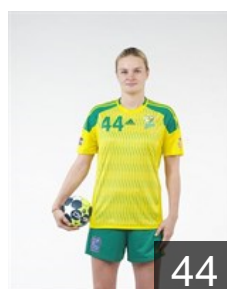

 RUS  
**Gorshenina Olga**  
Position: Right Back  
Place of birth: Togliatti  
Date of birth: 09.11.1990  
Height: 179 cm

# EUROPEAN CUP - PLAYERS LIST

Women's European Cup - EHF Cup 2016/17

 RUS Kuban

 RUS  
**Kalinina Victoria**  
Position: Goalkeeper  
Place of birth: Krasnodar Reg  
Date of birth: 08.12.1988  
Height: 183 cm

 RUS  
**Khristenko Valeriia**  
Position: Goalkeeper  
Place of birth: Krasnodar  
Date of birth: 14.02.1997  
Height: 185 cm

 RUS  
**Kuposova Viktoriia**  
Position: Left Back  
Place of birth: Volgograd  
Date of birth: 07.05.1993  
Height: 175 cm

 RUS  
**Koroleva Oxana**  
Position: Left Back  
Place of birth: Astrakhan  
Date of birth: 17.07.1984  
Height: 186 cm

 RUS  
**Kushnyr Margarita**  
Position: Goalkeeper  
Place of birth: Rostov region  
Date of birth: 05.06.1996  
Height: 178 cm