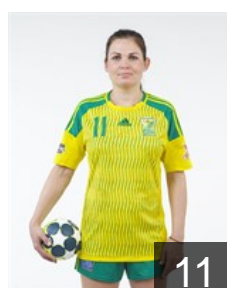

RUS
Svitanko Oxana
Position: Left Wing
Place of birth: Krasnodar
Date of birth: 15.04.1985
Height: 169 cm