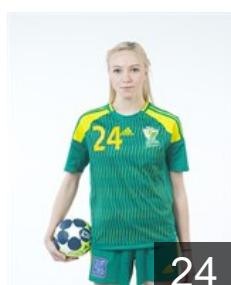

RUS
Efimkina Anna
Position: Right Wing
Place of birth: Krymsk
Date of birth: 25.01.1999
Height: -