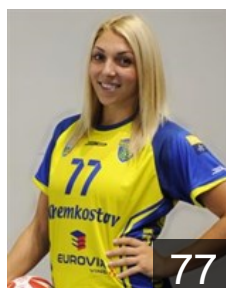

 SVK

Holesova Maria

Position: Left Wing
Place of birth: Bytca
Date of birth: 24.04.1993
Height: 163 cm

 SVK

Kisikova Vladimira

Position: Line Player
Place of birth: Michalovce
Date of birth: 29.10.1995
Height: 180 cm

 UKR

Levchenko Yevgenia

Position: Right Wing
Place of birth: Zaporozhie
Date of birth: 09.11.1994
Height: 170 cm

 SVK

Medvedova Adriana

Position: Goalkeeper
Place of birth: Banska Bystrica
Date of birth: 11.07.1992
Height: 184 cm

 SVK

Mulikova Katarina

Position: Goalkeeper
Place of birth: Michalovce
Date of birth: 13.07.1998
Height: -

EUROPEAN CUP - PLAYERS LIST

Women's European Cup - EHF Cup 2016/17

 SVK MSK IUVENTA Michalovce

 SVK

Nagyova Sofia

Position: Left Wing
Place of birth: Nove Zamky
Date of birth: 19.02.1995
Height: -

 UKR

Perederiy Olga

Position: Line Player
Place of birth: Zaporozhye
Date of birth: 12.04.1994
Height: 175 cm