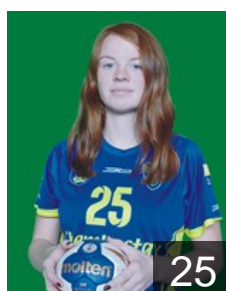

 SVK

Mulikova Katarina

Position: Goalkeeper
Place of birth: Michalovce
Date of birth: 13.07.1998
Height: -

EUROPEAN CUP - PLAYERS LIST

Women's European Cup - EHF Cup 2016/17

 SVK MSK IUVENTA Michalovce

 SVK

Nagyova Sofia

Position: Left Wing
Place of birth: Nove Zamky
Date of birth: 19.02.1995
Height: -

 UKR

Perederiy Olga

Position: Line Player
Place of birth: Zaporozhye
Date of birth: 12.04.1994
Height: 175 cm

 SVK

Rebicova Marianna

Position: Left Back
Place of birth: Michalovce
Date of birth: 15.08.1993
Height: 179 cm

 SVK

Scerbakova Stanislava

Position: Line Player
Place of birth: Michalovce
Date of birth: 31.10.1996
Height: 175 cm

 CRO

Schuster Slavica

Position: Centre Back
Place of birth: Tesanj
Date of birth: 17.06.1989
Height: 170 cm

 SVK

Solarova Frantiska

Position: Right Back
Place of birth: Trebisov
Date of birth: 25.03.1998
Height: -