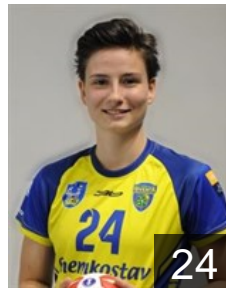

EUROPEAN CUP - PLAYERS LIST

Women's European Cup - EHF Cup 2016/17

 SVK MSK IUVENTA Michalovce

 ESP

Alvares Lafuente Raquel

Position: Goalkeeper
Place of birth: Gijón
Date of birth: 08.08.1985
Height: 183 cm

 SVK

Bajciova Vladimira

Position: Centre Back
Place of birth: Michalovce
Date of birth: 24.06.1998
Height: -

 RUS

Chernova Julia

Position: Left Back
Place of birth: Togliatti
Date of birth: 09.11.1992
Height: 180 cm

 BLR

Dubautsova Katsiaryna

Position: Right Back
Place of birth: Gomel
Date of birth: 09.12.1989
Height: -

 SVK

Dziurova Jana

Position: Left Wing
Place of birth: Michalovce
Date of birth: 06.05.1995
Height: 168 cm