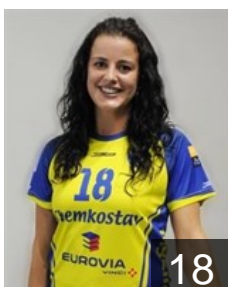

Nagyova Sofia

Position: Left Wing
Place of birth: Nove Zamky
Date of birth: 19.02.1995
Height: -

 UKR

Perederiy Olga

Position: Line Player
Place of birth: Zaporozhye
Date of birth: 12.04.1994
Height: 175 cm

 SVK

Rebicova Marianna

Position: Left Back
Place of birth: Michalovce
Date of birth: 15.08.1993
Height: 179 cm

 SVK

Scerbakova Stanislava

Position: Line Player
Place of birth: Michalovce
Date of birth: 31.10.1996
Height: 175 cm

 CRO

Schuster Slavica

Position: Centre Back
Place of birth: Tesanj
Date of birth: 17.06.1989
Height: 170 cm

 SVK

Solarova Frantiska

Position: Right Back
Place of birth: Trebisov
Date of birth: 25.03.1998
Height: -