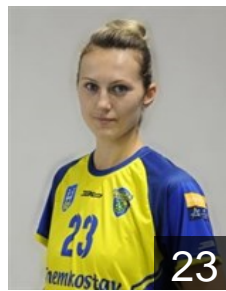

EUROPEAN CUP - PLAYERS LIST

Women's European Cup - EHF Cup 2016/17

 SVK MSK IUVENTA Michalovce

 ESP

Alvares Lafuente Raquel

Position: Goalkeeper
Place of birth: Gijón
Date of birth: 08.08.1985
Height: 183 cm

 SVK

Bajciova Vladimira

Position: Centre Back
Place of birth: Michalovce
Date of birth: 24.06.1998
Height: -

 RUS

Chernova Julia

Position: Left Back
Place of birth: Togliatti
Date of birth: 09.11.1992
Height: 180 cm

 BLR

Dubautsova Katsiaryna

Position: Right Back
Place of birth: Gomel
Date of birth: 09.12.1989
Height: -

 SVK

Dziurova Jana

Position: Left Wing
Place of birth: Michalovce
Date of birth: 06.05.1995
Height: 168 cm

 SVK

Holesova Maria

Position: Left Wing
Place of birth: Bytca
Date of birth: 24.04.1993
Height: 163 cm

 SVK

Kisikova Vladimira

Position: Line Player
Place of birth: Michalovce
Date of birth: 29.10.1995
Height: 180 cm