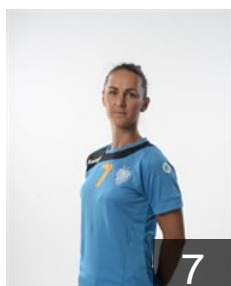

CRO

Milanovic Litre Vesna

Position: Line Player
Place of birth: Sinj
Date of birth: 30.05.1986
Height: 181 cm

Left Club on 22.06.2017