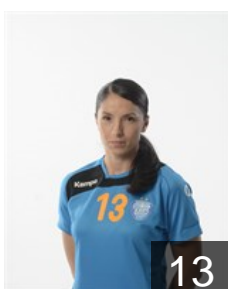

MKD

Bajramoska Mirjeta

Position: Left Back
Place of birth: Bitola
Date of birth: 22.11.1984
Height: 179 cm