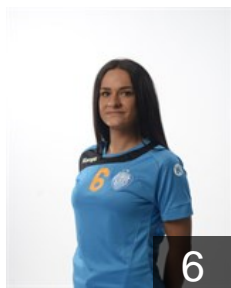

EUROPEAN CUP - PLAYERS LIST

Women's European Cup - EHF Champions League 2016/17

WOMEN'S

SLO Krim Mercator Ljubljana

Left Club

CRO

Blazevic Valentina

Position: Centre Back
Place of birth: Sinj
Date of birth: 14.02.1994
Height: 170 cm

Left Club on 01.02.2017