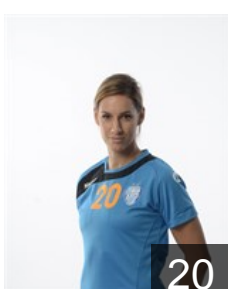

SLO

Koren Alja

Position: Right Wing
Place of birth: Celje
Date of birth: 11.12.1990
Height: 185 cm