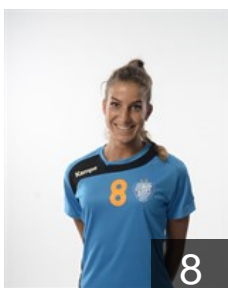

EUROPEAN CUP - PLAYERS LIST

Women's European Cup - EHF Champions League 2016/17

WOMEN'S

SLO Krim Mercator Ljubljana

SLO

Abina Ana

Position: Left Back
Place of birth: LJUBLJANA
Date of birth: 30.07.1997
Height: 175 cm