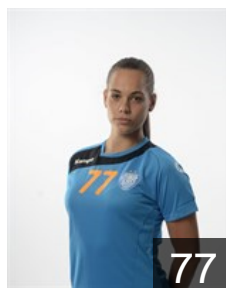

## Omoregie Elizabeth

Position: Left Back  
Place of birth: ATHENE  
Date of birth: 29.12.1996  
Height: 173 cm

 SLO

## Pandzic Amra

Position: Goalkeeper  
Place of birth: Ljubljana  
Date of birth: 20.09.1989  
Height: 177 cm

 SLO

## Stefanisin Sergeja

Position: Goalkeeper  
Place of birth: Ljubljana  
Date of birth: 19.09.1974  
Height: 184 cm

 SLO