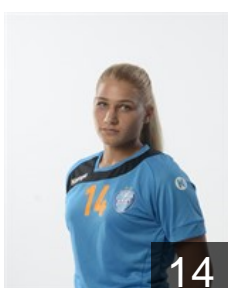

## Bajramoska Mirjeta

Position: Left Back  
Place of birth: Bitola  
Date of birth: 22.11.1984  
Height: 179 cm

SLO

## Baric Polona

Position: Left Wing  
Place of birth: Izola  
Date of birth: 15.05.1992  
Height: -

SLO

## Beganovic Aneja

Position: Line Player  
Place of birth: Ljubljana  
Date of birth: 09.11.1997  
Height: 172 cm

CRO