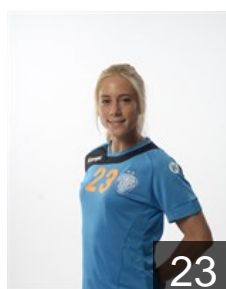

## Abina Ana

Position: Left Back  
Place of birth: LJUBLJANA  
Date of birth: 30.07.1997  
Height: 175 cm

SLO

## Bajramoska Mirjeta

Position: Left Back  
Place of birth: Bitola  
Date of birth: 22.11.1984  
Height: 179 cm

SLO