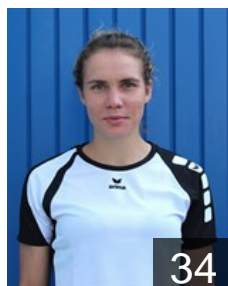

 RUS  
**Makina Anastasiia**  
Position: Right Wing  
Place of birth: volgograd  
Date of birth: 10.12.1997  
Height: 175 cm

# EUROPEAN CUP - PLAYERS LIST

Women's European Cup - EHF Cup 2016/17

 RUS Dinamo-Sinara

 RUS  
**Markova Yulia**  
Position: Left Wing  
Place of birth: Volgograd  
Date of birth: 10.08.1996  
Height: 170 cm

 RUS  
**Panchenko Irina**  
Position: Goalkeeper  
Place of birth: volgograd  
Date of birth: 16.08.1998  
Height: 172 cm

 RUS  
**Petrova Evgeniya**  
Position: Line Player  
Place of birth: Toljatti  
Date of birth: 10.08.1994  
Height: 184 cm