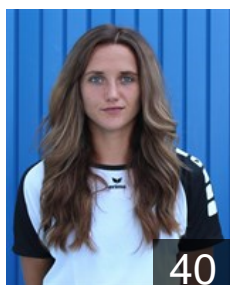

RUS
Sobina Elizaveta
Position: Line Player
Place of birth: Krasnodar region
Date of birth: 07.12.1995
Height: 185 cm