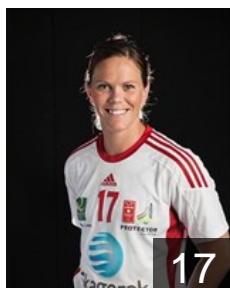

Position: Right Back
Place of birth: Karlskrona
Date of birth: 25.07.1991
Height: 176 cm

 NOR

Loken Hege

Position: Right Wing
Place of birth: Stranda
Date of birth: 31.08.1993
Height: 168 cm

 NOR

Lowe Lena

Position: Back
Place of birth: Tønsberg
Date of birth: 20.03.1997
Height: -

EUROPEAN CUP - PLAYERS LIST

Women's European Cup - EHF Champions League 2016/17

WOMEN'S

 NOR Larvik HK

 NOR

Mørk Thea

Position: Left Wing
Place of birth: Oslo
Date of birth: 05.04.1991
Height: 168 cm

 NOR

Rosten Kristina

Position:
Place of birth:
Date of birth: 25.05.1999
Height: -

 NOR

Stange Tine

Position: Back
Place of birth: Tonsberg
Date of birth: 14.05.1986
Height: 178 cm

 POL

Wojtas Alina