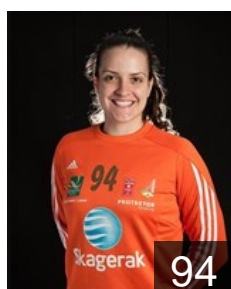

EUROPEAN CUP - PLAYERS LIST

Women's European Cup - EHF Champions League 2016/17

WOMEN'S

 NOR Larvik HK

 NOR

Breistøl Kristine

Position: Left Back
Place of birth: Oslo
Date of birth: 23.08.1993
Height: 192 cm

 NOR

Breivang Karoline Dyhre

Position: Back
Place of birth: Oslo
Date of birth: 10.05.1980
Height: 172 cm

 BRA

Dias Moreschi G.

Position: Goalkeeper
Place of birth:
Date of birth: 08.07.1994
Height: 190 cm