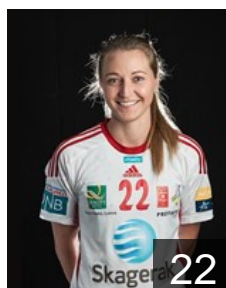

 NOR

Rosten Kristina

Position:
Place of birth:
Date of birth: 25.05.1999
Height: -

 NOR

Stange Tine

Position: Back
Place of birth: Tonsberg
Date of birth: 14.05.1986
Height: 178 cm

 POL

Wojtas Alina

Position: Left Back
Place of birth: Nowy Sacz
Date of birth: 21.03.1987
Height: 191 cm

EUROPEAN CUP - PLAYERS LIST

Women's European Cup - EHF Champions League 2016/17

WOMEN'S

 NOR Larvik HK

Left Club

 MNE

Hasanic Alma

Position: Goalkeeper
Place of birth: Sije
Date of birth: 13.05.1989
Height: 176 cm

Left Club on 31.05.2017

 NOR

Solberg Sanna Charlotte

Position: Left Wing
Place of birth: Bærum
Date of birth: 16.06.1990
Height: 178 cm