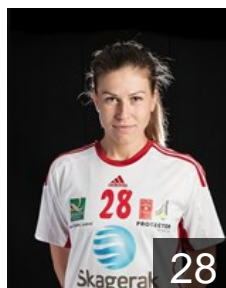

Position: Right Back
Place of birth: Karlskrona
Date of birth: 25.07.1991
Height: 176 cm

 NOR

Loken Hege

Position: Right Wing
Place of birth: Stranda
Date of birth: 31.08.1993
Height: 168 cm

 NOR

Lowe Lena

Position: Back
Place of birth: Tønsberg
Date of birth: 20.03.1997
Height: -

EUROPEAN CUP - PLAYERS LIST

Women's European Cup - EHF Champions League 2016/17

WOMEN'S

 NOR Larvik HK

 NOR

Mørk Thea

Position: Left Wing
Place of birth: Oslo
Date of birth: 05.04.1991
Height: 168 cm

 NOR

Rosten Kristina

Position:
Place of birth:
Date of birth: 25.05.1999
Height: -

 NOR

Stange Tine

Position: Back
Place of birth: Tonsberg
Date of birth: 14.05.1986
Height: 178 cm

 POL

Wojtas Alina

Position: Left Back
Place of birth: Nowy Sacz
Date of birth: 21.03.1987
Height: 191 cm

EUROPEAN CUP - PLAYERS LIST

Women's European Cup - EHF Champions League 2016/17

WOMEN'S

 NOR Larvik HK

Left Club

 MNE

Hasanic Alma