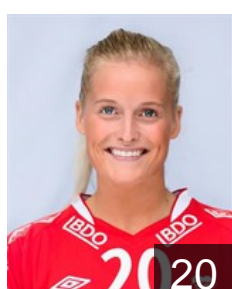

 NOR

Henriksen Marie

Position: Back
Place of birth: Trondheim
Date of birth: 31.08.1993
Height: 172 cm

 NOR

Hernes Ida Marie Nagelhus

Position: Back
Place of birth: Trondheim
Date of birth: 24.01.1996
Height: 169 cm

 NOR

Hjertner Maria

Position: Right Back
Place of birth: Trondheim
Date of birth: 03.07.1996
Height: 178 cm

 NOR

Hogdahl Moa

Position: Right Back
Place of birth: Trondheim
Date of birth: 28.02.1996
Height: 179 cm

 NOR

Jacobsen Marit Røsberg

Position: Right Wing
Place of birth: Narvik
Date of birth: 25.02.1994
Height: 165 cm

 NOR

Lerstad Tonje Haug

Position: Goalkeeper
Place of birth: Trondheim
Date of birth: 09.10.1996
Height: 176 cm