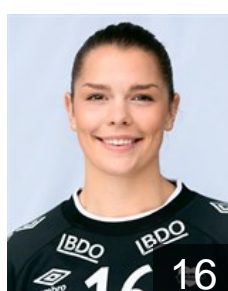

 NOR

Hjertner Maria

Position: Right Back
Place of birth: Trondheim
Date of birth: 03.07.1996
Height: 178 cm

 NOR

Hogdahl Moa

Position: Right Back
Place of birth: Trondheim
Date of birth: 28.02.1996
Height: 179 cm

 NOR

Jacobsen Marit Røsberg

Position: Right Wing
Place of birth: Narvik
Date of birth: 25.02.1994
Height: 165 cm

 NOR

Lerstad Tonje Haug

Position: Goalkeeper
Place of birth: Trondheim
Date of birth: 09.10.1996
Height: 176 cm

 NOR

Magnussen Maja

Position: Right Wing
Place of birth: Trondheim
Date of birth: 30.06.1997
Height: 165 cm

 NOR

Pedersen Andrea Austmo

Position: Goalkeeper
Place of birth: Trondheim
Date of birth: 19.04.1994
Height: 176 cm