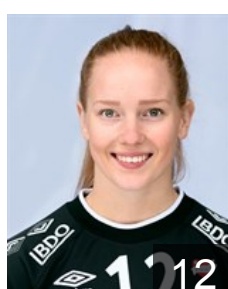

 NOR

Henriksen Marie

Position: Back
Place of birth: Trondheim
Date of birth: 31.08.1993
Height: 172 cm

 NOR

Hernes Ida Marie Nagelhus

Position: Back
Place of birth: Trondheim
Date of birth: 24.01.1996
Height: 169 cm

 NOR

Hjertner Maria

Position: Right Back
Place of birth: Trondheim
Date of birth: 03.07.1996
Height: 178 cm

 NOR

Hogdahl Moa

Position: Right Back
Place of birth: Trondheim
Date of birth: 28.02.1996
Height: 179 cm

 NOR

Jacobsen Marit Røsberg

Position: Right Wing
Place of birth: Narvik
Date of birth: 25.02.1994
Height: 165 cm

 NOR

Lerstad Tonje Haug

Position: Goalkeeper
Place of birth: Trondheim
Date of birth: 09.10.1996
Height: 176 cm