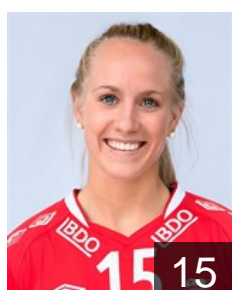

EUROPEAN CUP - PLAYERS LIST

Women's European Cup - EHF Cup 2016/17

 NOR *Byåsen Håndball Elite*

 NOR

Aardahl Maren

Position: Line Player
Place of birth: Trondheim
Date of birth: 02.03.1994
Height: -

 NOR

Alstad Ida

Position: Back
Place of birth: Trondheim
Date of birth: 13.06.1985
Height: 172 cm

 NOR

Arntzen Emilie Hegh

Position: Back
Place of birth: Skien
Date of birth: 01.01.1994
Height: 183 cm

 NOR

Groetan Jenny

Position: Line Player
Place of birth: Trondheim
Date of birth: 11.05.1994
Height: 182 cm

 NOR

Henriksen Marie

Position: Back
Place of birth: Trondheim
Date of birth: 31.08.1993
Height: 172 cm

 NOR

Hernes Ida Marie Nagelhus

Position: Back
Place of birth: Trondheim
Date of birth: 24.01.1996
Height: 169 cm

 NOR

Hjertner Maria

Position: Right Back
Place of birth: Trondheim
Date of birth: 03.07.1996
Height: 178 cm

 NOR

Hogdahl Moa

Position: Right Back
Place of birth: Trondheim
Date of birth: 28.02.1996
Height: 179 cm