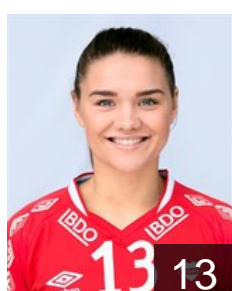

 NOR

Henriksen Marie

Position: Back
Place of birth: Trondheim
Date of birth: 31.08.1993
Height: 172 cm

 NOR

Hernes Ida Marie Nagelhus

Position: Back
Place of birth: Trondheim
Date of birth: 24.01.1996
Height: 169 cm

 NOR

Hjertner Maria

Position: Right Back
Place of birth: Trondheim
Date of birth: 03.07.1996
Height: 178 cm

 NOR

Hogdahl Moa

Position: Right Back
Place of birth: Trondheim
Date of birth: 28.02.1996
Height: 179 cm

 NOR

Jacobsen Marit Røsberg

Position: Right Wing
Place of birth: Narvik
Date of birth: 25.02.1994
Height: 165 cm

 NOR

Lerstad Tonje Haug

Position: Goalkeeper
Place of birth: Trondheim
Date of birth: 09.10.1996
Height: 176 cm

 NOR

Magnussen Maja

Position: Right Wing
Place of birth: Trondheim
Date of birth: 30.06.1997
Height: 165 cm

 NOR

Pedersen Andrea Austmo

Position: Goalkeeper
Place of birth: Trondheim
Date of birth: 19.04.1994
Height: 176 cm