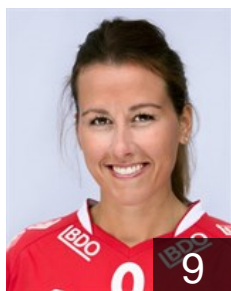

 NOR

Magnussen Maja

Position: Right Wing
Place of birth: Trondheim
Date of birth: 30.06.1997
Height: 165 cm

 NOR

Pedersen Andrea Austmo

Position: Goalkeeper
Place of birth: Trondheim
Date of birth: 19.04.1994
Height: 176 cm

EUROPEAN CUP - PLAYERS LIST

Women's European Cup - EHF Cup 2016/17

 NOR *Byåsen Håndball Elite*

 NOR

Pedersen Marte

Position: Back
Place of birth: Trondheim
Date of birth: 04.02.1998
Height: 169 cm

 NOR

Skogen Eirin

Position: Back
Place of birth: Trondheim
Date of birth: 24.10.1997
Height: 175 cm

 CRO

Tomac Teodora

Position: Back
Place of birth: Trondheim
Date of birth: 24.10.1988
Height: 174 cm

 NOR

Uthus Oda

Position: Left Wing
Place of birth: Trondheim
Date of birth: 29.07.1996
Height: 170 cm