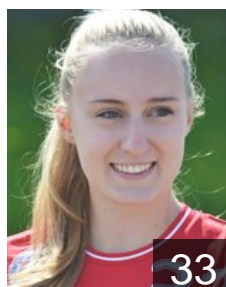

 HUN

Planeta Szimonetta

Position: Right Back
Place of birth: Kazincbarcika
Date of birth: 12.12.1993
Height: 198 cm

 GER

Redder Julia

Position: Back
Place of birth: Erfurt
Date of birth: 14.09.1998
Height: -

 AUT

Scheffknecht Beate

Position: Left Back
Place of birth: Innsbruck
Date of birth: 27.02.1990
Height: -

 GER

Schmelzer Meike

Position: Line Player
Place of birth: Wiesbaden
Date of birth: 19.07.1993
Height: 178 cm

 GER

Szott Ela

Position: Goalkeeper
Place of birth: Erfurt
Date of birth: 20.01.1998
Height: 169 cm

 GER

Westland Antonia

Position: Left Back
Place of birth: Erfurt
Date of birth: 21.11.1997
Height: 74 cm

 GER