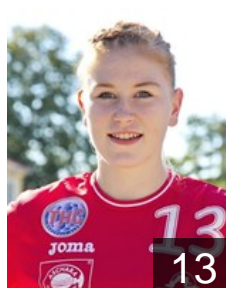

ROU

Pinteá Crina Elena

Position: Line Player
Place of birth: Podu Turcului
Date of birth: 03.04.1990
Height: 186 cm

EUROPEAN CUP - PLAYERS LIST

Women's European Cup - EHF Champions League 2016/17

WOMEN'S

 GER Thüringer HC

 HUN

Planeta Szimonetta

Position: Right Back
Place of birth: Kazincbarcika
Date of birth: 12.12.1993
Height: 198 cm

 GER

Redder Julia

Position: Back
Place of birth: Erfurt
Date of birth: 14.09.1998
Height: -

 AUT

Scheffknecht Beate

Position: Left Back
Place of birth: Innsbruck
Date of birth: 27.02.1990
Height: -

 GER

Schmelzer Meike

Position: Line Player
Place of birth: Wiesbaden
Date of birth: 19.07.1993
Height: 178 cm

 GER

Szott Ela

Position: Goalkeeper
Place of birth: Erfurt
Date of birth: 20.01.1998
Height: 169 cm

 GER

Westland Antonia

Position: Left Back
Place of birth: Erfurt
Date of birth: 21.11.1997
Height: 74 cm

 GER