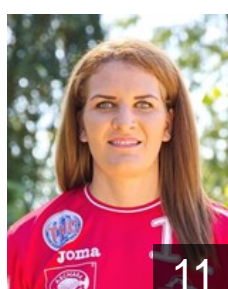

CZE

Luzumova Iveta

Position: Centre Back
Place of birth: Pisek
Date of birth: 03.04.1989
Height: 175 cm

ITA

Niederwieser Anika

Position: Left Back
Place of birth: Bressanone
Date of birth: 28.02.1992
Height: -

ROU

Pinteá Crina Elena

Position: Line Player
Place of birth: Podu Turcului
Date of birth: 03.04.1990
Height: 186 cm

EUROPEAN CUP - PLAYERS LIST

Women's European Cup - EHF Champions League 2016/17

WOMEN'S

 GER Thüringer HC