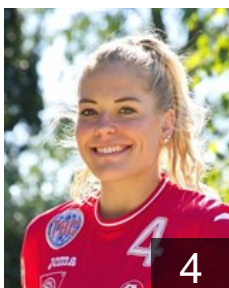

ROU

Pinteá Crina Elena

Position: Line Player
Place of birth: Podu Turcului
Date of birth: 03.04.1990
Height: 186 cm

EUROPEAN CUP - PLAYERS LIST

Women's European Cup - EHF Champions League 2016/17

WOMEN'S

 GER Thüringer HC

 HUN

Planeta Szimonetta

Position: Right Back
Place of birth: Kazincbarcika
Date of birth: 12.12.1993
Height: 198 cm

 GER

Redder Julia

Position: Back
Place of birth: Erfurt
Date of birth: 14.09.1998
Height: -

 AUT

Scheffknecht Beate

Position: Left Back
Place of birth: Innsbruck
Date of birth: 27.02.1990
Height: -

 GER

Schmelzer Meike

Position: Line Player
Place of birth: Wiesbaden
Date of birth: 19.07.1993
Height: 178 cm