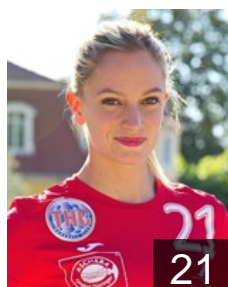

GER

Breitbarth Michelle

Position: Right Wing
Place of birth: Erfurt
Date of birth: 13.08.1998
Height: 170 cm

GER

Eckerle Dinah

Position: Goalkeeper
Place of birth: Leonberg
Date of birth: 16.10.1995
Height: 174 cm

FRA

Houette Manon

Position: Left Wing
Place of birth: Le Mans
Date of birth: 02.07.1992
Height: 168 cm

SVK

Jakubisova Lydia

Position: Right Wing
Place of birth: Bojnice
Date of birth: 14.10.1981
Height: 168 cm