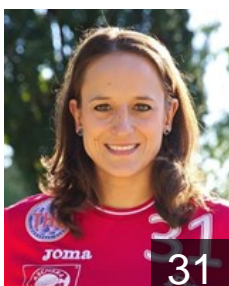

 AUT

Scheffknecht Beate

Position: Left Back
Place of birth: Innsbruck
Date of birth: 27.02.1990
Height: -

 GER

Schmelzer Meike

Position: Line Player
Place of birth: Wiesbaden
Date of birth: 19.07.1993
Height: 178 cm

 GER

Szott Ela

Position: Goalkeeper
Place of birth: Erfurt
Date of birth: 20.01.1998
Height: 169 cm

 GER

Westland Antonia

Position: Left Back
Place of birth: Erfurt
Date of birth: 21.11.1997
Height: 74 cm

 GER