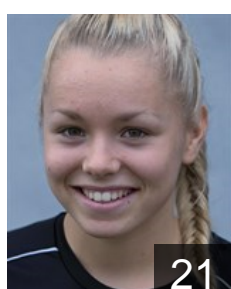

## Bronsta Trine

Position: Back  
Place of birth: Drammen  
Date of birth: 04.09.1993  
Height: 170 cm

 NOR

## Christensen Emilie

Position: Centre Back  
Place of birth: Oslo  
Date of birth: 13.04.1993  
Height: 176 cm

 NOR