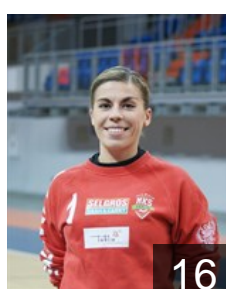

## Kozimur Katarzyna

Position: Right Back  
Place of birth: Przemysl  
Date of birth: 09.06.1994  
Height: 75 cm

 BLR

## Mihdaliova Alesia

Position: Right Back  
Place of birth: Orsza  
Date of birth: 22.01.1985  
Height: 177 cm

 POL

## Niedzwiedz Iwona Malgorzata

Position: Left Back  
Place of birth: Nowy Sacz  
Date of birth: 22.07.1979  
Height: 177 cm

 POL