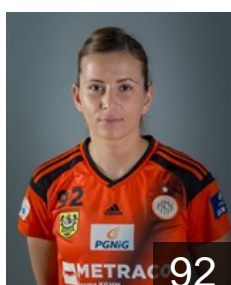

 POL

Chojnacka Patrycja

Position: Goalkeeper
Place of birth: Lubin
Date of birth: 20.06.1994
Height: 178 cm

 POL

Grzyb Kinga

Position: Right Wing
Place of birth: Elblag
Date of birth: 12.01.1982
Height: 168 cm

 POL

Jochymek Agnieszka

Position: Left Wing
Place of birth: Krapkowice
Date of birth: 10.09.1985
Height: 170 cm

 POL

Konofal Kamila

Position: Centre Back
Place of birth: Lubin
Date of birth: 26.08.1996
Height: -

 POL

Lalewicz Kinga

Position: Wing
Place of birth: Kielce
Date of birth: 08.05.1991
Height: 171 cm

 BRA

Lima do Nascimento Adriana

Position: Back
Place of birth: Santos
Date of birth: 21.09.1983
Height: 176 cm

 CRO

Maric Zana

Position: Right Back
Place of birth: Trogir
Date of birth: 20.08.1989
Height: 180 cm

 SRB

Milojevic Jovana

Position: Line Player
Place of birth: Sremska
Date of birth: 24.07.1992
Height: 175 cm