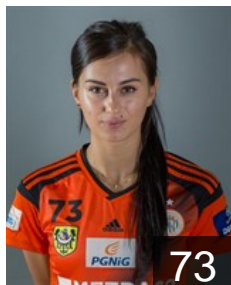

CLUB COMPETITIONS - DELEGATION LIST

Women's European Cup - Challenge Cup 2015/16

 POL **KGHM MKS Zagłębie Lubin - Players**

 UKR

Belmas Viktoria

Position: Left Back
Place of birth: kherson
Date of birth: 13.07.1993
Height: 174 cm

 POL

Chojnacka Patrycja

Position: Goalkeeper
Place of birth: Lubin
Date of birth: 20.06.1994
Height: 178 cm

 POL

Grzyb Kinga

Position: Right Wing
Place of birth: Elblag
Date of birth: 12.01.1982
Height: 168 cm

 POL

Lalewicz Kinga

Position: Wing
Place of birth: Kielce
Date of birth: 08.05.1991
Height: 171 cm

 BRA

Lima do Nascimento Adriana

Position: Back
Place of birth: Santos
Date of birth: 21.09.1983
Height: 176 cm