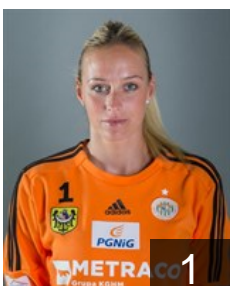

 POL

Powaga Klaudia

Position:
Place of birth:
Date of birth: 04.01.1997
Height: -

 MNE

Premovic Sanja

Position: Back
Place of birth: Berane
Date of birth: 27.11.1992
Height: 175 cm

 POL

Robotka Agnieszka

Position: Line Player
Place of birth: Lubin
Date of birth: 11.03.1993
Height: 172 cm

 POL

Semeniuk Karolina

Position: Centre Back
Place of birth: Zory
Date of birth: 24.10.1983
Height: 175 cm

 BRA

Varela de Araujo J.

Position: Back
Place of birth: Recife
Date of birth: 29.06.1993
Height: 176 cm

 POL

Walczak Julia

Position: Centre Back
Place of birth: Lubin
Date of birth: 31.07.1995
Height: 170 cm

 POL

Waz Monika

Position: Goalkeeper
Place of birth: Zory
Date of birth: 23.03.1985
Height: 176 cm