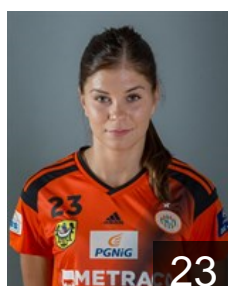

 POL

Lalewicz Kinga

Position: Wing
Place of birth: Kielce
Date of birth: 08.05.1991
Height: 171 cm

 BRA

Lima do Nascimento Adriana

Position: Back
Place of birth: Santos
Date of birth: 21.09.1983
Height: 176 cm

 CRO

Maric Zana

Position: Right Back
Place of birth: Trogir
Date of birth: 20.08.1989
Height: 180 cm

 SRB

Milojevic Jovana

Position: Line Player
Place of birth: Sremska
Date of birth: 24.07.1992
Height: 175 cm

 POL

Obrusiewicz Joanna

Position: Left Back
Place of birth: Bielsko Biala
Date of birth: 26.08.1980
Height: 175 cm

 POL

Paluch Aleksandra

Position: Line Player
Place of birth: Zory
Date of birth: 09.07.1983
Height: 176 cm

 POL

Piechnik Paulina

Position: Centre Back
Place of birth: Warszawa
Date of birth: 19.06.1992
Height: 176 cm

CLUB COMPETITIONS - DELEGATION LIST

Women's European Cup - Challenge Cup 2015/16

 POL **KGHM MKS Zagłębie Lubin - Players**