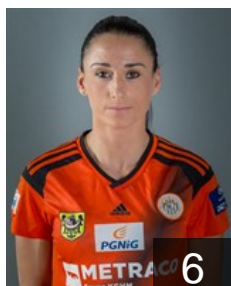

CLUB COMPETITIONS - DELEGATION LIST

Women's European Cup - Challenge Cup 2015/16

 POL **KGHM MKS Zagłębie Lubin - Players**

 UKR

Belmas Viktoria

Position: Left Back
Place of birth: kherson
Date of birth: 13.07.1993
Height: 174 cm

 POL

Chojnacka Patrycja

Position: Goalkeeper
Place of birth: Lubin
Date of birth: 20.06.1994
Height: 178 cm

 POL

Grzyb Kinga

Position: Right Wing
Place of birth: Elblag
Date of birth: 12.01.1982
Height: 168 cm

 POL

Lalewicz Kinga

Position: Wing
Place of birth: Kielce
Date of birth: 08.05.1991
Height: 171 cm

 BRA

Lima do Nascimento Adriana

Position: Back
Place of birth: Santos
Date of birth: 21.09.1983
Height: 176 cm