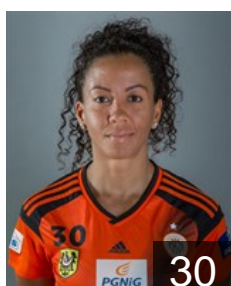

 POL

Chojnacka Patrycja

Position: Goalkeeper
Place of birth: Lubin
Date of birth: 20.06.1994
Height: 178 cm

 POL

Grzyb Kinga

Position: Right Wing
Place of birth: Elblag
Date of birth: 12.01.1982
Height: 168 cm

 POL

Jochymek Agnieszka

Position: Left Wing
Place of birth: Krapkowice
Date of birth: 10.09.1985
Height: 170 cm

 POL

Konofal Kamila

Position: Centre Back
Place of birth: Lubin
Date of birth: 26.08.1996
Height: -

 POL

Lalewicz Kinga

Position: Wing
Place of birth: Kielce
Date of birth: 08.05.1991
Height: 171 cm

 BRA

Lima do Nascimento Adriana

Position: Back
Place of birth: Santos
Date of birth: 21.09.1983
Height: 176 cm

 CRO

Maric Zana

Position: Right Back
Place of birth: Trogir
Date of birth: 20.08.1989
Height: 180 cm

 SRB

Milojevic Jovana

Position: Line Player
Place of birth: Sremska
Date of birth: 24.07.1992
Height: 175 cm