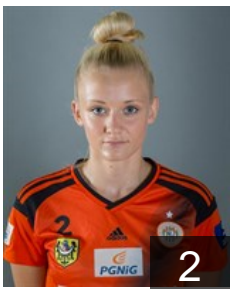

 POL

Piechnik Paulina

Position: Centre Back
Place of birth: Warszawa
Date of birth: 19.06.1992
Height: 176 cm

CLUB COMPETITIONS - DELEGATION LIST

Women's European Cup - Challenge Cup 2015/16

 POL **KGHM MKS Zagłębie Lubin - Players**

 POL

Powaga Klaudia

Position:
Place of birth:
Date of birth: 04.01.1997
Height: -

 MNE

Premovic Sanja

Position: Back
Place of birth: Berane
Date of birth: 27.11.1992
Height: 175 cm

 POL

Robotka Agnieszka

Position: Line Player
Place of birth: Lubin
Date of birth: 11.03.1993
Height: 172 cm

 POL

Semeniuk Karolina

Position: Centre Back
Place of birth: Zory
Date of birth: 24.10.1983
Height: 175 cm

 BRA

Varela de Araujo J.

Position: Back
Place of birth: Recife
Date of birth: 29.06.1993
Height: 176 cm

 POL

Walczak Julia

Position: Centre Back
Place of birth: Lubin
Date of birth: 31.07.1995
Height: 170 cm

 POL

Waz Monika

Position: Goalkeeper
Place of birth: Zory
Date of birth: 23.03.1985
Height: 176 cm