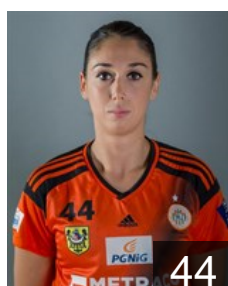

 POL

Jochymek Agnieszka

Position: Left Wing
Place of birth: Krapkowice
Date of birth: 10.09.1985
Height: 170 cm

 POL

Konofal Kamila

Position: Centre Back
Place of birth: Lubin
Date of birth: 26.08.1996
Height: -

 POL

Lalewicz Kinga

Position: Wing
Place of birth: Kielce
Date of birth: 08.05.1991
Height: 171 cm

 BRA

Lima do Nascimento Adriana

Position: Back
Place of birth: Santos
Date of birth: 21.09.1983
Height: 176 cm

 CRO

Maric Zana

Position: Right Back
Place of birth: Trogir
Date of birth: 20.08.1989
Height: 180 cm

 SRB

Milojevic Jovana

Position: Line Player
Place of birth: Sremska
Date of birth: 24.07.1992
Height: 175 cm