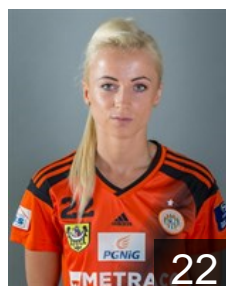

Position: Line Player
Place of birth: Lubin
Date of birth: 11.03.1993
Height: 172 cm

 POL

Semeniuk Karolina

Position: Centre Back
Place of birth: Zory
Date of birth: 24.10.1983
Height: 175 cm

 BRA

Varela de Araujo J.

Position: Back
Place of birth: Recife
Date of birth: 29.06.1993
Height: 176 cm

 POL

Walczak Julia

Position: Centre Back
Place of birth: Lubin
Date of birth: 31.07.1995
Height: 170 cm

 POL

Waz Monika

Position: Goalkeeper
Place of birth: Zory
Date of birth: 23.03.1985
Height: 176 cm

 POL

Wiertelak Mariola

Position: Left Wing
Place of birth: Wroclaw
Date of birth: 08.10.1991
Height: 161 cm

 POL

Zaleczna Kaja

Position: Left Wing
Place of birth: Wroclaw
Date of birth: 03.11.1981
Height: 170 cm