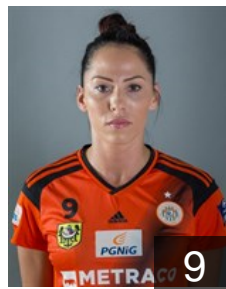

 POL

Piechnik Paulina

Position: Centre Back
Place of birth: Warszawa
Date of birth: 19.06.1992
Height: 176 cm

CLUB COMPETITIONS - DELEGATION LIST

Women's European Cup - Challenge Cup 2015/16

 POL **KGHM MKS Zagłębie Lubin - Players**

 POL

Powaga Klaudia

Position:
Place of birth:
Date of birth: 04.01.1997
Height: -

 MNE

Premovic Sanja

Position: Back
Place of birth: Berane
Date of birth: 27.11.1992
Height: 175 cm

 POL

Robotka Agnieszka

Position: Line Player
Place of birth: Lubin
Date of birth: 11.03.1993
Height: 172 cm

 POL

Semeniuk Karolina

Position: Centre Back
Place of birth: Zory
Date of birth: 24.10.1983
Height: 175 cm

 BRA

Varela de Araujo J.