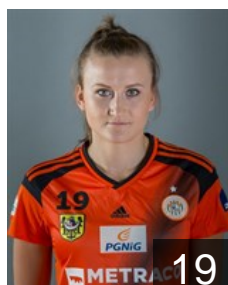

 POL

Chojnacka Patrycja

Position: Goalkeeper
Place of birth: Lubin
Date of birth: 20.06.1994
Height: 178 cm

 POL

Grzyb Kinga

Position: Right Wing
Place of birth: Elblag
Date of birth: 12.01.1982
Height: 168 cm

 POL

Jochymek Agnieszka

Position: Left Wing
Place of birth: Krapkowice
Date of birth: 10.09.1985
Height: 170 cm

 POL

Konofal Kamila

Position: Centre Back
Place of birth: Lubin
Date of birth: 26.08.1996
Height: -

 POL

Lalewicz Kinga

Position: Wing
Place of birth: Kielce
Date of birth: 08.05.1991
Height: 171 cm

 BRA

Lima do Nascimento Adriana

Position: Back
Place of birth: Santos
Date of birth: 21.09.1983
Height: 176 cm

 CRO

Maric Zana

Position: Right Back
Place of birth: Trogir
Date of birth: 20.08.1989
Height: 180 cm

 SRB

Milojevic Jovana

Position: Line Player
Place of birth: Sremska
Date of birth: 24.07.1992
Height: 175 cm