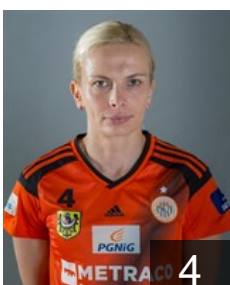

Position: Line Player
Place of birth: Lubin
Date of birth: 11.03.1993
Height: 172 cm

 POL

Semeniuk Karolina

Position: Centre Back
Place of birth: Zory
Date of birth: 24.10.1983
Height: 175 cm

 BRA

Varela de Araujo J.

Position: Back
Place of birth: Recife
Date of birth: 29.06.1993
Height: 176 cm

 POL

Walczak Julia

Position: Centre Back
Place of birth: Lubin
Date of birth: 31.07.1995
Height: 170 cm

 POL

Waz Monika

Position: Goalkeeper
Place of birth: Zory
Date of birth: 23.03.1985
Height: 176 cm

 POL

Wiertelak Mariola

Position: Left Wing
Place of birth: Wroclaw
Date of birth: 08.10.1991
Height: 161 cm

 POL

Zaleczna Kaja

Position: Left Wing
Place of birth: Wroclaw
Date of birth: 03.11.1981
Height: 170 cm