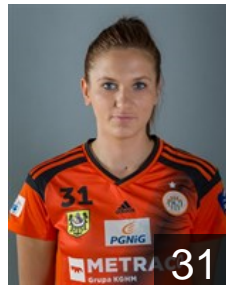

 POL

Powaga Klaudia

Position:
Place of birth:
Date of birth: 04.01.1997
Height: -

 MNE

Premovic Sanja

Position: Back
Place of birth: Berane
Date of birth: 27.11.1992
Height: 175 cm

 POL

Robotka Agnieszka

Position: Line Player
Place of birth: Lubin
Date of birth: 11.03.1993
Height: 172 cm

 POL

Semeniuk Karolina

Position: Centre Back
Place of birth: Zory
Date of birth: 24.10.1983
Height: 175 cm

 BRA

Varela de Araujo J.

Position: Back
Place of birth: Recife
Date of birth: 29.06.1993
Height: 176 cm

 POL

Walczak Julia

Position: Centre Back
Place of birth: Lubin
Date of birth: 31.07.1995
Height: 170 cm

 POL

Waz Monika

Position: Goalkeeper
Place of birth: Zory
Date of birth: 23.03.1985
Height: 176 cm

 POL

Wiertelak Mariola

Position: Left Wing
Place of birth: Wroclaw
Date of birth: 08.10.1991
Height: 161 cm

 POL

Zaleczna Kaja

Position: Left Wing
Place of birth: Wroclaw
Date of birth: 03.11.1981
Height: 170 cm