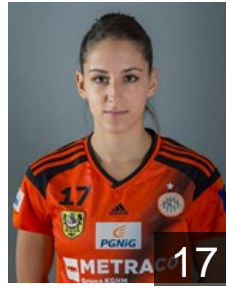

 POL

Obrusiewicz Joanna

Position: Left Back
Place of birth: Bielsko Biala
Date of birth: 26.08.1980
Height: 175 cm

 POL

Paluch Aleksandra

Position: Line Player
Place of birth: Zory
Date of birth: 09.07.1983
Height: 176 cm

 POL

Piechnik Paulina

Position: Centre Back
Place of birth: Warszawa
Date of birth: 19.06.1992
Height: 176 cm

CLUB COMPETITIONS - DELEGATION LIST

Women's European Cup - Challenge Cup 2015/16

 POL **KGHM MKS Zagłębie Lubin - Players**

 POL

Powaga Klaudia

Position:
Place of birth:
Date of birth: 04.01.1997
Height: -

 MNE

Premovic Sanja

Position: Back
Place of birth: Berane
Date of birth: 27.11.1992
Height: 175 cm

 POL

Robotka Agnieszka