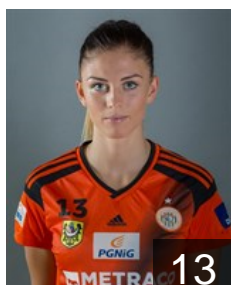

CLUB COMPETITIONS - DELEGATION LIST

Women's European Cup - Challenge Cup 2015/16

 POL **KGHM MKS Zagłębie Lubin - Players**

 UKR

Belmas Viktoria

Position: Left Back
Place of birth: kherson
Date of birth: 13.07.1993
Height: 174 cm

 POL

Chojnacka Patrycja

Position: Goalkeeper
Place of birth: Lubin
Date of birth: 20.06.1994
Height: 178 cm

 POL

Grzyb Kinga

Position: Right Wing
Place of birth: Elblag
Date of birth: 12.01.1982
Height: 168 cm

 POL

Jochymek Agnieszka

Position: Left Wing
Place of birth: Krapkowice
Date of birth: 10.09.1985
Height: 170 cm

 POL

Konofal Kamila

Position: Centre Back
Place of birth: Lubin
Date of birth: 26.08.1996
Height: -

 POL

Lalewicz Kinga

Position: Wing
Place of birth: Kielce
Date of birth: 08.05.1991
Height: 171 cm

 BRA

Lima do Nascimento Adriana

Position: Back
Place of birth: Santos
Date of birth: 21.09.1983
Height: 176 cm