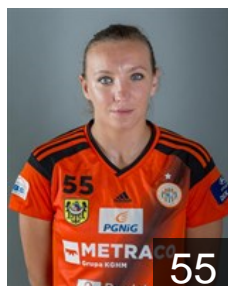

CLUB COMPETITIONS - DELEGATION LIST

Women's European Cup - Challenge Cup 2015/16

 POL **KGHM MKS Zagłębie Lubin - Players**

 UKR

Belmas Viktoria

Position: Left Back
Place of birth: kherson
Date of birth: 13.07.1993
Height: 174 cm

 POL

Chojnacka Patrycja

Position: Goalkeeper
Place of birth: Lubin
Date of birth: 20.06.1994
Height: 178 cm

 POL

Grzyb Kinga

Position: Right Wing
Place of birth: Elblag
Date of birth: 12.01.1982
Height: 168 cm

 POL

Jochymek Agnieszka

Position: Left Wing
Place of birth: Krapkowice
Date of birth: 10.09.1985
Height: 170 cm

 POL

Konofal Kamila

Position: Centre Back
Place of birth: Lubin
Date of birth: 26.08.1996
Height: -

 POL

Lalewicz Kinga

Position: Wing
Place of birth: Kielce
Date of birth: 08.05.1991
Height: 171 cm

 BRA

Lima do Nascimento Adriana

Position: Back
Place of birth: Santos
Date of birth: 21.09.1983
Height: 176 cm