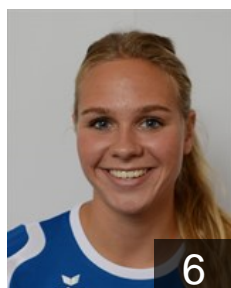

 **NED**

Kluit Nienke

Position: Line Player
Place of birth: Hoorn
Date of birth: 05.10.1994
Height: 169 cm

 **NED**

Knol Dayenne

Position: Left Wing
Place of birth: Wognum
Date of birth: 29.01.1995
Height: 172 cm

 **NED**

Koppe Silvana

Position: Right Back
Place of birth: Purmerend
Date of birth: 29.12.1991
Height: 176 cm

EUROPEAN CUP - PLAYERS LIST

Women's European Cup - Cup Winners' Cup 2015/16

 **NED** Westfriesland SEW

 **NED**

Laan Romy

Position: Left Wing
Place of birth: Hoorn
Date of birth: 06.02.1997
Height: 174 cm

 **NED**

Overman Ellen

Position: Goalkeeper
Place of birth: Purmerend
Date of birth: 03.03.1997
Height: 170 cm