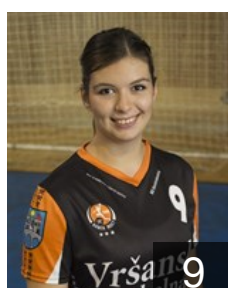

Position: Right Back
Place of birth: Pisek
Date of birth: 04.02.1990
Height: 176 cm

CZE

Chmelarova Tereza

Position: Wing
Place of birth: Kyjov
Date of birth: 22.01.1984
Height: 172 cm

CZE

Dvorakova Katerina

Position: Back
Place of birth: Most
Date of birth: 02.07.1984
Height: 176 cm

CZE

Gajarska Karolina

Position: Back
Place of birth: Most
Date of birth: 28.02.1997
Height: 170 cm

MKD

Gakidova Ivana

Position: Line Player
Place of birth: Skopje
Date of birth: 27.02.1995
Height: 180 cm