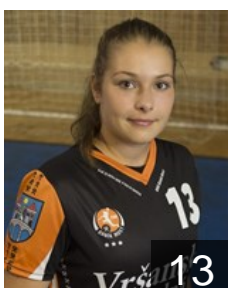

Position: Back
Place of birth: Most
Date of birth: 02.07.1984
Height: 176 cm

CZE

Gajarska Karolina

Position: Back
Place of birth: Most
Date of birth: 28.02.1997
Height: 170 cm

MKD

Gakidova Ivana

Position: Line Player
Place of birth: Skopje
Date of birth: 27.02.1995
Height: 180 cm

CZE

Hynesova Karolina

Position: Back
Place of birth: Most
Date of birth: 19.12.1998
Height: 171 cm

CZE

Jerabkova Marketa

Position: Back
Place of birth: Plzen
Date of birth: 08.02.1996
Height: -

CZE

Jungova Linda

Position: Line Player
Place of birth: Most
Date of birth: 12.11.1998
Height: 169 cm

CZE

Martinkova Hana

Position: Left Back
Place of birth: Most
Date of birth: 16.09.1985
Height: 190 cm

CZE

Matouskova Iveta

Position: Line Player
Place of birth: Jindrichuv Hradec
Date of birth: 05.01.1987
Height: 187 cm

SVK

Micinikova Iveta

Position: Right Back
Place of birth: Zilina
Date of birth: 06.07.1992
Height: 175 cm

EUROPEAN CUP - PLAYERS LIST