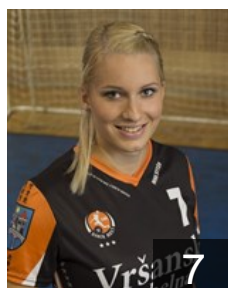

Position: Line Player
Place of birth: Most
Date of birth: 12.11.1998
Height: 169 cm

CZE

Martinkova Hana

Position: Left Back
Place of birth: Most
Date of birth: 16.09.1985
Height: 190 cm

CZE

Matouskova Iveta

Position: Line Player
Place of birth: Jindrichuv Hradec
Date of birth: 05.01.1987
Height: 187 cm

SVK

Micinikova Iveta

Position: Right Back
Place of birth: Zilina
Date of birth: 06.07.1992
Height: 175 cm

EUROPEAN CUP - PLAYERS LIST