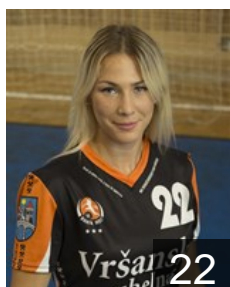

 CZE

Ruckova Petra

Position: Back
Place of birth: Roznov pod
Date of birth: 08.02.1989
Height: 174 cm

 CZE

Smolova Karolina

Position: Goalkeeper
Place of birth: Plzen
Date of birth: 05.09.1996
Height: 174 cm

 SVK

Sukennikova Lucia

Position: Back
Place of birth: Trnava
Date of birth: 22.06.1988
Height: 164 cm

 SVK

Szarkova Simona

Position: Back
Place of birth: Nové Zámky
Date of birth: 02.01.1992
Height: 174 cm