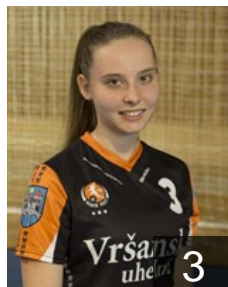

Position: Line Player
Place of birth: Jindrichuv Hradec
Date of birth: 05.01.1987
Height: 187 cm

SVK

Micinikova Iveta

Position: Right Back
Place of birth: Zilina
Date of birth: 06.07.1992
Height: 175 cm

EUROPEAN CUP - PLAYERS LIST

Women's European Cup - EHF Cup 2015/16

 CZE DHK Banik Most

 CZE

Müllnerova Dominika

Position: Goalkeeper
Place of birth: Usti nad Labem
Date of birth: 26.03.1992
Height: 170 cm

 CZE

Parthova Veronika

Position: Right Wing
Place of birth: Bílina
Date of birth: 10.11.1998
Height: 158 cm

 CZE

Ruckova Petra

Position: Back
Place of birth: Roznov pod
Date of birth: 08.02.1989
Height: 174 cm

 CZE

Smolova Karolina

Position: Goalkeeper
Place of birth: Plzen
Date of birth: 05.09.1996
Height: 174 cm