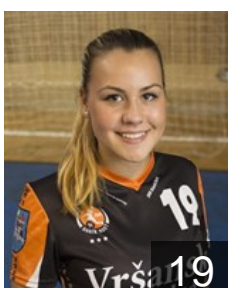

Position: Back
Place of birth: Most
Date of birth: 02.07.1984
Height: 176 cm

CZE

Gajarska Karolina

Position: Back
Place of birth: Most
Date of birth: 28.02.1997
Height: 170 cm

MKD

Gakidova Ivana

Position: Line Player
Place of birth: Skopje
Date of birth: 27.02.1995
Height: 180 cm

CZE

Hynesova Karolina

Position: Back
Place of birth: Most
Date of birth: 19.12.1998
Height: 171 cm

CZE

Jerabkova Marketa

Position: Back
Place of birth: Plzen
Date of birth: 08.02.1996
Height: -

CZE

Jungova Linda

Position: Line Player
Place of birth: Most
Date of birth: 12.11.1998
Height: 169 cm

CZE

Martinkova Hana

Position: Left Back
Place of birth: Most
Date of birth: 16.09.1985
Height: 190 cm

CZE

Matouskova Iveta