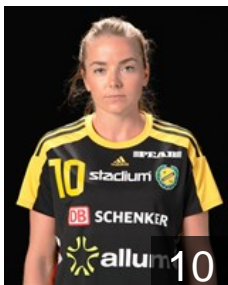

EUROPEAN CUP - PLAYERS LIST

Women's European Cup - EHF Champions League 2015/16

WOMEN'S

SWE IK Sävehof

NOR

Andreassen Stine Lund

Position: Centre Back
Place of birth: Bergen
Date of birth: 11.11.1986
Height: 163 cm

SWE

Bundsen Johanna

Position: Goalkeeper
Place of birth: Uddevalla
Date of birth: 03.06.1991
Height: 183 cm

SWE

Ekenman-Fernis Emma

Position: Right Wing
Place of birth: Stockholm
Date of birth: 24.07.1996
Height: 172 cm

SWE

Eriksson Hanna

Position: Goalkeeper
Place of birth: Ludvika
Date of birth: 23.02.1996
Height: 176 cm

SWE

Eriksson Julia

Position: Left Back
Place of birth: Göteborg
Date of birth: 07.07.1994
Height: 181 cm