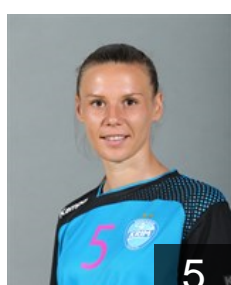

 MKD
Bajramoska Mirjeta
Position: Left Back
Place of birth: Bitola
Date of birth: 22.11.1984
Height: 179 cm

 SLO
Baric Polona
Position: Centre Back
Place of birth: Izola
Date of birth: 15.05.1992
Height: -

 SLO
Beganovic Aneja
Position: Line Player
Place of birth: Ljubljana
Date of birth: 09.11.1997
Height: -

 SLO
Hrcic Lara
Position: Right Back
Place of birth: Slovenj gradec
Date of birth: 18.04.1993
Height: -

 SLO
Juric Manca
Position: Line Player
Place of birth: Ljubljana
Date of birth: 18.01.1995
Height: 171 cm

 SLO
Koren Alja
Position: Right Wing
Place of birth: Celje
Date of birth: 11.12.1990
Height: 185 cm

 SRB
Lukovic Maja
Position: Right Wing
Place of birth: krusevac
Date of birth: 08.02.1989
Height: 171 cm

 SLO
Marincek Misa
Position: Goalkeeper
Place of birth: celje
Date of birth: 18.02.1985
Height: 187 cm