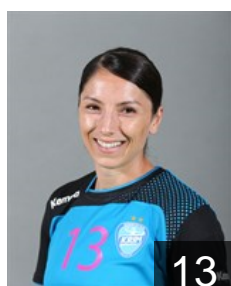

EUROPEAN CUP - PLAYERS LIST

Women's European Cup - Cup Winners' Cup 2015/16

 SLO Krim Mercator Ljubljana

 SLO
Abina Ana
Position: Left Back
Place of birth: LJUBLJANA
Date of birth: 30.07.1997
Height: -

 SLO
Avbelj Neza
Position: Left Back
Place of birth: Ljubljana
Date of birth: 11.04.1992
Height: 179 cm

 MKD
Bajramoska Mirjeta
Position: Left Back
Place of birth: Bitola
Date of birth: 22.11.1984
Height: 179 cm

 SLO
Baric Polona
Position: Centre Back
Place of birth: Izola
Date of birth: 15.05.1992
Height: -