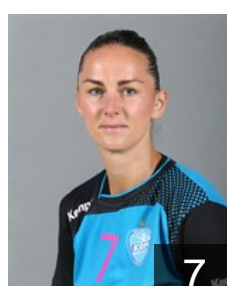

CRO
Milanovic Litre Vesna
Position: Line Player
Place of birth: Sinj
Date of birth: 30.05.1986
Height: 181 cm