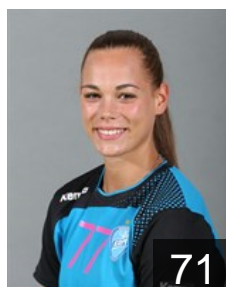

BUL

Omoregie Elizabeth

Position: Centre Back
Place of birth: ATHENE
Date of birth: 29.12.1996
Height: -

SLO

Pandzic Amra

Position: Goalkeeper
Place of birth: Ljubljana
Date of birth: 20.09.1989
Height: 177 cm

SLO

Stefanisin Sergeja

Position: Goalkeeper
Place of birth: Ljubljana
Date of birth: 19.09.1974
Height: 184 cm

SLO

Zabjek Nina

Position:
Place of birth:
Date of birth: 04.03.1998
Height: -

SLO

Zrimsek Ana

Position: Right Back
Place of birth: Ljubljana
Date of birth: 17.08.1995
Height: 180 cm

SLO

Zulic Nina

Position: Centre Back
Place of birth: LJUBLJANA
Date of birth: 04.12.1995
Height: -