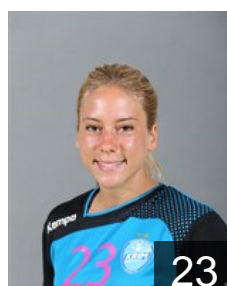

EUROPEAN CUP - PLAYERS LIST

Women's European Cup - Cup Winners' Cup 2015/16

 SLO Krim Mercator Ljubljana

 SLO
Abina Ana
Position: Left Back
Place of birth: LJUBLJANA
Date of birth: 30.07.1997
Height: -

 SLO
Avbelj Neza
Position: Left Back
Place of birth: Ljubljana
Date of birth: 11.04.1992
Height: 179 cm

 MKD
Bajramoska Mirjeta
Position: Left Back
Place of birth: Bitola
Date of birth: 22.11.1984
Height: 179 cm

 SLO
Baric Polona
Position: Centre Back
Place of birth: Izola
Date of birth: 15.05.1992
Height: -

 SLO
Beganovic Aneja
Position: Line Player
Place of birth: Ljubljana
Date of birth: 09.11.1997
Height: -

 SLO
Hrcic Lara
Position: Right Back
Place of birth: Slovenj gradec
Date of birth: 18.04.1993
Height: -