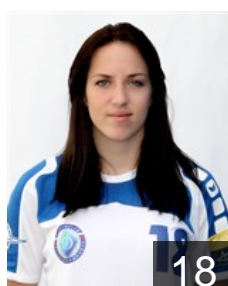

 RUS
Duvakina Maria
Position: Goalkeeper
Place of birth: Maikop
Date of birth: 23.03.1998
Height: 179 cm

 RUS
Fanina Ekaterina
Position: Left Wing
Place of birth: Volgograd
Date of birth: 27.11.1989
Height: 16700 cm

 RUS
Frolova Yaroslava
Position: Centre Back
Place of birth: Volgograd
Date of birth: 18.05.1997
Height: 178 cm

 RUS
Ganicheva Valeriya
Position: Right Back
Place of birth: Volgograd
Date of birth: 28.12.1996
Height: 180 cm

 RUS
Golikova Yulia
Position: Left Back
Place of birth: Ufa
Date of birth: 24.02.1997
Height: 184 cm

 RUS
Kushnyr Margarita
Position: Goalkeeper
Place of birth: Rostov region
Date of birth: 05.06.1996
Height: 178 cm

 RUS
Makina Anastasiia
Position: Right Back
Place of birth: volgograd
Date of birth: 10.12.1997
Height: 175 cm

 RUS
Markova Yulia
Position: Left Wing
Place of birth: Volgograd
Date of birth: 10.08.1996
Height: 170 cm