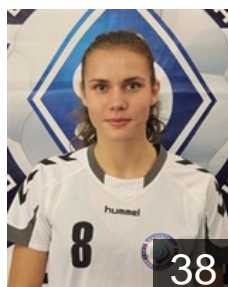

RUS
Sinitsyna Sofiia
Position: Left Back
Place of birth: volgograd region
Date of birth: 11.09.1998
Height: 180 cm