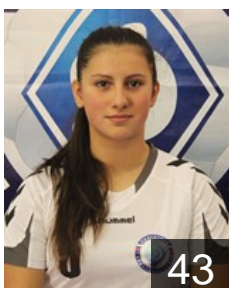

EUROPEAN CUP - PLAYERS LIST

Women's European Cup - EHF Cup 2015/16

 RUS Dinamo-Sinara

 RUS
Alirzaeva Kristina
Position: Right Wing
Place of birth: maikop
Date of birth: 28.07.1998
Height: 168 cm

 RUS
Belikova Daria
Position: Left Back
Place of birth: Volgograd
Date of birth: 07.03.1997
Height: 183 cm

 RUS
Duvakina Maria
Position: Goalkeeper
Place of birth: Maikop
Date of birth: 23.03.1998
Height: 179 cm

 RUS
Fanina Ekaterina
Position: Left Wing
Place of birth: Volgograd
Date of birth: 27.11.1989
Height: 16700 cm

EUROPEAN CUP - PLAYERS LIST

Women's European Cup - EHF Cup 2015/16

 RUS Dinamo-Sinara

 RUS

Vedekhina Polina

Position: Left Back
Place of birth: Volgograd
Date of birth: 06.01.1994
Height: 177 cm

 RUS

Vernigorova Valentina