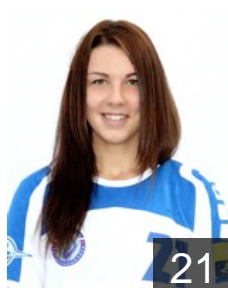

 RUS
Makina Anastasiia
Position: Right Back
Place of birth: volgograd
Date of birth: 10.12.1997
Height: 175 cm

 RUS
Markova Yulia
Position: Left Wing
Place of birth: Volgograd
Date of birth: 10.08.1996
Height: 170 cm

EUROPEAN CUP - PLAYERS LIST

Women's European Cup - EHF Cup 2015/16

 RUS Dinamo-Sinara

 RUS
Milova Kseniya
Position: Left Back
Place of birth: Moskow
Date of birth: 06.01.1992
Height: 187 cm

 RUS
Nefedova Ekaterina
Position: Right Back
Place of birth: Yaroslavl
Date of birth: 05.12.1996
Height: 177 cm

 RUS
Panchenko Irina
Position: Goalkeeper
Place of birth: volgograd
Date of birth: 16.08.1998
Height: 172 cm

 RUS
Petrova Evgeniya
Position: Line Player
Place of birth: Toljatti
Date of birth: 10.08.1994
Height: 184 cm