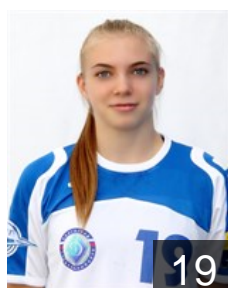

RUS
Starshova Anastasia
Position: Right Wing
Place of birth: Volgograd
Date of birth: 26.03.1997
Height: 165 cm