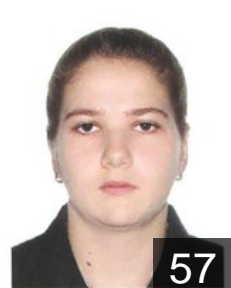

 RUS
Makina Anastasiia
Position: Right Back
Place of birth: volgograd
Date of birth: 10.12.1997
Height: 175 cm

 RUS
Markova Yulia
Position: Left Wing
Place of birth: Volgograd
Date of birth: 10.08.1996
Height: 170 cm

EUROPEAN CUP - PLAYERS LIST

Women's European Cup - EHF Cup 2015/16

 RUS Dinamo-Sinara

 RUS
Milova Kseniya
Position: Left Back
Place of birth: Moskow
Date of birth: 06.01.1992
Height: 187 cm

 RUS
Nefedova Ekaterina
Position: Right Back
Place of birth: Yaroslavl
Date of birth: 05.12.1996
Height: 177 cm