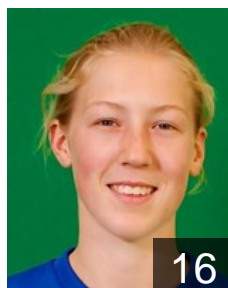

## Schutte Jolanda

Position: Right Back  
Place of birth: Wijhe  
Date of birth: 14.08.1988  
Height: 178 cm

 **NED**

## Steenbakkers Angela

Position: Left Wing  
Place of birth: Venlo  
Date of birth: 03.06.1994  
Height: 169 cm

 **NED**