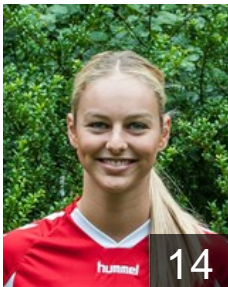

EUROPEAN CUP - PLAYERS LIST

Women's European Cup - Cup Winners' Cup 2015/16

NED Morrenhof Jansen Dalfsen

NED

De Wild Nienke

Position: Right Back
Place of birth: Diemen
Date of birth: 28.03.1996
Height: 189 cm