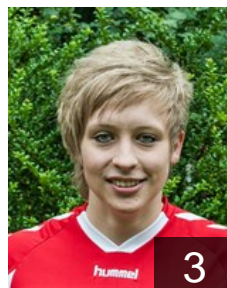

NED

Logtenberg Fabienne

Position: Line Player
Place of birth: Deventer
Date of birth: 27.12.1991
Height: 181 cm