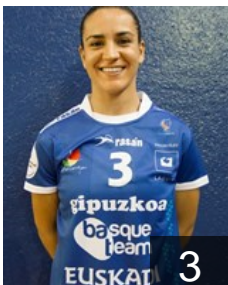

EUROPEAN CUP - PLAYERS LIST

Women's European Cup - EHF Cup 2015/16

 **ESP Super Amara Bera Bera**

 **ESP**

Arrojeria Arantzazistroke E.

Position: Centre Back
Place of birth: USURBIL
Date of birth: 11.02.1994
Height: 164 cm

 **ESP**

Ederra Urria Silvia

Position: Line Player
Place of birth: ESTELLA
Date of birth: 08.09.1983
Height: 173 cm

 **ESP**

Etxeberria Martinez Maitane

Position: Right Wing
Place of birth: Donostia- San
Date of birth: 15.01.1997
Height: 168 cm

 **ESP**

Etxeberria Ugartemendia A.

Position: Back
Place of birth: Errenteria
Date of birth: 22.06.1998
Height: 180 cm

 **ESP**

Ezkurdia Álvarez Uxue

Position: Right Wing
Place of birth: Donostia -San
Date of birth: 22.01.1994
Height: 160 cm