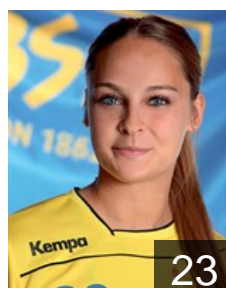

Position: Centre Back
Place of birth: Flensburg
Date of birth: 24.11.1981
Height: 168 cm

 GER

Filter Katharina

Position: Goalkeeper
Place of birth: Hamburg
Date of birth: 04.02.1998
Height: 180 cm

 GER

Fischer Lone

Position: Left Wing
Place of birth: Schleswig
Date of birth: 08.09.1988
Height: 165 cm

 GER

Grell Anna-Lena

Position: Right Wing
Place of birth: Eutin
Date of birth: 24.05.1995
Height: 170 cm

 GER

Gronemann Julia

Position: Goalkeeper
Place of birth: Kassel
Date of birth: 17.02.1985
Height: 183 cm

 GER

Gubernatis Friederike

Position: Right Back
Place of birth: Hamburg
Date of birth: 01.04.1988
Height: 177 cm

 GER

Hayn Maxi