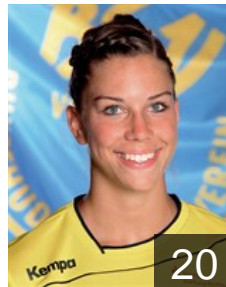

EUROPEAN CUP - PLAYERS LIST

Women's European Cup - Cup Winners' Cup 2015/16

 GER Buxtehuder SV

 GER

Axmann Natalie

Position: Line Player
Place of birth: Buxtehude
Date of birth: 03.11.1997
Height: 177 cm

 GER

Bök Emily

Position: Left Back
Place of birth: Buxtehude
Date of birth: 26.04.1998
Height: -

 GER

Borutta Lisa

Position: Right Back
Place of birth: Cuxhaven
Date of birth: 03.12.1997
Height: 180 cm

 GER

Bülau Randy