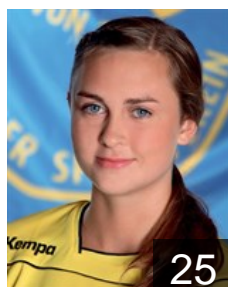

Position: Right Back
Place of birth: München
Date of birth: 28.06.1984
Height: 172 cm

 GER

Lenz Antje

Position: Goalkeeper
Place of birth: Rostock
Date of birth: 15.08.1988
Height: 181 cm

 ANG

Lukau Stefanie

Position: Goalkeeper
Place of birth: Hamburg
Date of birth: 14.02.1997
Height: 177 cm

 GER

Oldenburg Jessica

Position: Left Back
Place of birth: Wismar
Date of birth: 28.08.1991
Height: 182 cm

 GER

Podpolinski Jana

Position: Left Back
Place of birth: Lübeck
Date of birth: 21.08.1986
Height: 179 cm

 GER

Prior Paula

Position: Centre Back
Place of birth: Buxtehude
Date of birth: 25.02.1997
Height: -

 GER

Rührter Lea

Position: Goalkeeper
Place of birth: Hamburg
Date of birth: 12.02.1998
Height: 183 cm