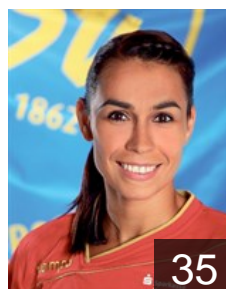

EUROPEAN CUP - PLAYERS LIST

Women's European Cup - Cup Winners' Cup 2015/16

 GER Buxtehuder SV

 GER

Axmann Natalie

Position: Line Player
Place of birth: Buxtehude
Date of birth: 03.11.1997
Height: 177 cm

 GER

Bök Emily

Position: Left Back
Place of birth: Buxtehude
Date of birth: 26.04.1998
Height: -

 GER

Borutta Lisa

Position: Right Back
Place of birth: Cuxhaven
Date of birth: 03.12.1997
Height: 180 cm

 GER

Bülau Randy

Position: Centre Back
Place of birth: Flensburg
Date of birth: 24.11.1981
Height: 168 cm

 GER

Filter Katharina

Position: Goalkeeper
Place of birth: Hamburg
Date of birth: 04.02.1998
Height: 180 cm

 GER

Fischer Lone

Position: Left Wing
Place of birth: Schleswig
Date of birth: 08.09.1988
Height: 165 cm

 GER

Grell Anna-Lena

Position: Right Wing
Place of birth: Eutin
Date of birth: 24.05.1995
Height: 170 cm

 GER

Gronemann Julia