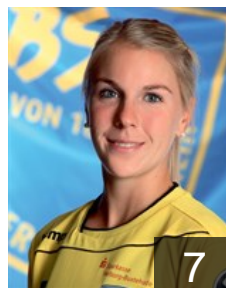

EUROPEAN CUP - PLAYERS LIST

Women's European Cup - Cup Winners' Cup 2015/16

 GER Buxtehuder SV

 GER

Axmann Natalie

Position: Line Player
Place of birth: Buxtehude
Date of birth: 03.11.1997
Height: 177 cm

 GER

Bök Emily

Position: Left Back
Place of birth: Buxtehude
Date of birth: 26.04.1998
Height: -

 GER

Borutta Lisa

Position: Right Back
Place of birth: Cuxhaven
Date of birth: 03.12.1997
Height: 180 cm

 GER

Bülau Randy

Position: Centre Back
Place of birth: Flensburg
Date of birth: 24.11.1981
Height: 168 cm

 GER

Filter Katharina

Position: Goalkeeper
Place of birth: Hamburg
Date of birth: 04.02.1998
Height: 180 cm

 GER

Fischer Lone