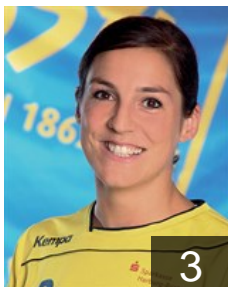

Position: Right Wing
Place of birth: Neubrandenburg
Date of birth: 08.02.1988
Height: 168 cm

 GER

Heinrich Rieke Lotta

Position: Left Back
Place of birth: Soltau
Date of birth: 13.04.1995
Height: 183 cm

 GER

Herbst Julia

Position: Right Wing
Place of birth: Hamburg
Date of birth: 12.01.1998
Height: 176 cm

EUROPEAN CUP - PLAYERS LIST

Women's European Cup - Cup Winners' Cup 2015/16

 GER *Buxtehuder SV*

 GER

Klein Isabell

Position: Right Back
Place of birth: München
Date of birth: 28.06.1984
Height: 172 cm

 GER

Lenz Antje

Position: Goalkeeper
Place of birth: Rostock
Date of birth: 15.08.1988
Height: 181 cm

 ANG

Lukau Stefanie