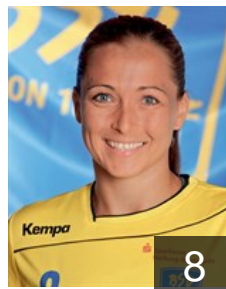

EUROPEAN CUP - PLAYERS LIST

Women's European Cup - Cup Winners' Cup 2015/16

 GER Buxtehuder SV

 GER

Axmann Natalie

Position: Line Player
Place of birth: Buxtehude
Date of birth: 03.11.1997
Height: 177 cm

 GER

Bök Emily

Position: Left Back
Place of birth: Buxtehude
Date of birth: 26.04.1998
Height: -

 GER

Borutta Lisa

Position: Right Back
Place of birth: Cuxhaven
Date of birth: 03.12.1997
Height: 180 cm

 GER

Bülau Randy

Position: Centre Back
Place of birth: Flensburg
Date of birth: 24.11.1981
Height: 168 cm

 GER

Filter Katharina

Position: Goalkeeper
Place of birth: Hamburg
Date of birth: 04.02.1998
Height: 180 cm

 GER

Fischer Lone