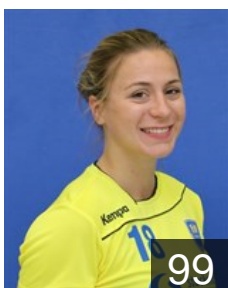

Position: Left Back
Place of birth: Lübeck
Date of birth: 21.08.1986
Height: 179 cm

 GER

Prior Paula

Position: Centre Back
Place of birth: Buxtehude
Date of birth: 25.02.1997
Height: -

 GER

Rührter Lea

Position: Goalkeeper
Place of birth: Hamburg
Date of birth: 12.02.1998
Height: 183 cm

 GER

Schneider Lynn

Position: Line Player
Place of birth: Hamburg
Date of birth: 12.02.1996
Height: 163 cm

 GER

Schultze Laura

Position: Right Back
Place of birth: Bad Segeberg
Date of birth: 07.11.1994
Height: 175 cm

 GER

Schulz Evelyn

Position: Line Player
Place of birth: Rostock
Date of birth: 04.09.1988
Height: 183 cm

 GER

Stöver Franziska

Position: Left Back
Place of birth: Buxtehude
Date of birth: 09.05.1996
Height: 175 cm