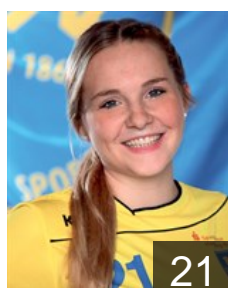

Position: Goalkeeper
Place of birth: Hamburg
Date of birth: 14.02.1997
Height: 177 cm

 GER

Oldenburg Jessica

Position: Left Back
Place of birth: Wismar
Date of birth: 28.08.1991
Height: 182 cm

 GER

Podpolinski Jana

Position: Left Back
Place of birth: Lübeck
Date of birth: 21.08.1986
Height: 179 cm

 GER

Prior Paula

Position: Centre Back
Place of birth: Buxtehude
Date of birth: 25.02.1997
Height: -

 GER

Rührter Lea

Position: Goalkeeper
Place of birth: Hamburg
Date of birth: 12.02.1998
Height: 183 cm

 GER

Schneider Lynn

Position: Line Player
Place of birth: Hamburg
Date of birth: 12.02.1996
Height: 163 cm

 GER

Schultze Laura

Position: Right Back
Place of birth: Bad Segeberg
Date of birth: 07.11.1994
Height: 175 cm