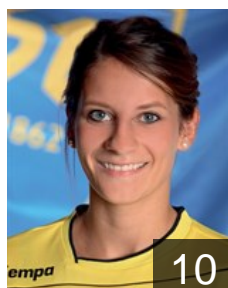

 GER

Schneider Lynn

Position: Line Player
Place of birth: Hamburg
Date of birth: 12.02.1996
Height: 163 cm

 GER

Schultze Laura

Position: Right Back
Place of birth: Bad Segeberg
Date of birth: 07.11.1994
Height: 175 cm

 GER

Schulz Evelyn

Position: Line Player
Place of birth: Rostock
Date of birth: 04.09.1988
Height: 183 cm

 GER

Stöver Franziska

Position: Left Back
Place of birth: Buxtehude
Date of birth: 09.05.1996
Height: 175 cm