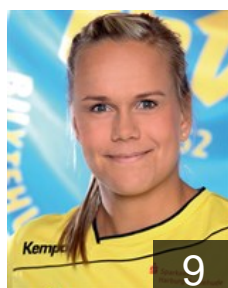

Position: Left Back
Place of birth: Lübeck
Date of birth: 21.08.1986
Height: 179 cm

 GER

Prior Paula

Position: Centre Back
Place of birth: Buxtehude
Date of birth: 25.02.1997
Height: -

 GER

Rührter Lea

Position: Goalkeeper
Place of birth: Hamburg
Date of birth: 12.02.1998
Height: 183 cm

 GER

Schneider Lynn

Position: Line Player
Place of birth: Hamburg
Date of birth: 12.02.1996
Height: 163 cm

 GER

Schultze Laura

Position: Right Back
Place of birth: Bad Segeberg
Date of birth: 07.11.1994
Height: 175 cm

 GER

Schulz Evelyn

Position: Line Player
Place of birth: Rostock
Date of birth: 04.09.1988
Height: 183 cm

 GER

Stöver Franziska

Position: Left Back
Place of birth: Buxtehude
Date of birth: 09.05.1996
Height: 175 cm