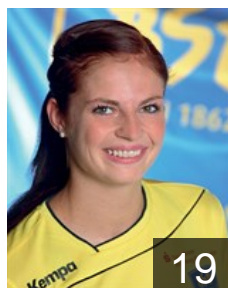

GER

Oldenburg Jessica

Position: Left Back
Place of birth: Wismar
Date of birth: 28.08.1991
Height: 182 cm