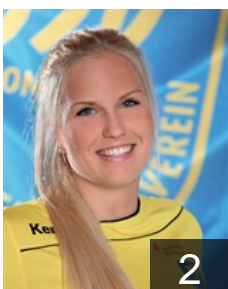

EUROPEAN CUP - PLAYERS LIST

Women's European Cup - Cup Winners' Cup 2015/16

 GER Buxtehuder SV

 GER

Axmann Natalie

Position: Line Player
Place of birth: Buxtehude
Date of birth: 03.11.1997
Height: 177 cm

 GER

Bök Emily

Position: Left Back
Place of birth: Buxtehude
Date of birth: 26.04.1998
Height: -

 GER

Borutta Lisa

Position: Right Back
Place of birth: Cuxhaven
Date of birth: 03.12.1997
Height: 180 cm

 GER

Bülau Randy

Position: Centre Back
Place of birth: Flensburg
Date of birth: 24.11.1981
Height: 168 cm

 GER

Filter Katharina

Position: Goalkeeper
Place of birth: Hamburg
Date of birth: 04.02.1998
Height: 180 cm

 GER

Fischer Lone

Position: Left Wing
Place of birth: Schleswig
Date of birth: 08.09.1988
Height: 165 cm

 GER

Grell Anna-Lena

Position: Right Wing
Place of birth: Eutin
Date of birth: 24.05.1995
Height: 170 cm

 GER

Gronemann Julia