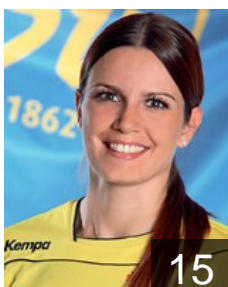

GER

Podpolinski Jana

Position: Left Back
Place of birth: Lübeck
Date of birth: 21.08.1986
Height: 179 cm