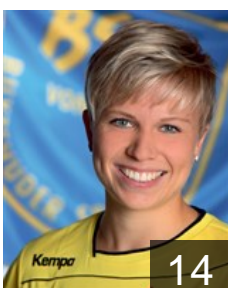

Position: Left Wing
Place of birth: Schleswig
Date of birth: 08.09.1988
Height: 165 cm

 GER

Grell Anna-Lena

Position: Right Wing
Place of birth: Eutin
Date of birth: 24.05.1995
Height: 170 cm

 GER

Gronemann Julia

Position: Goalkeeper
Place of birth: Kassel
Date of birth: 17.02.1985
Height: 183 cm

 GER

Gubernatis Friederike

Position: Right Back
Place of birth: Hamburg
Date of birth: 01.04.1988
Height: 177 cm

 GER

Hayn Maxi

Position: Right Wing
Place of birth: Neubrandenburg
Date of birth: 08.02.1988
Height: 168 cm

 GER

Heinrich Rieke Lotta

Position: Left Back
Place of birth: Soltau
Date of birth: 13.04.1995
Height: 183 cm

 GER