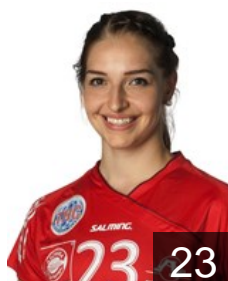

# EUROPEAN CUP - PLAYERS LIST

Women's European Cup - EHF Champions League 2015/16

WOMEN'S

 GER Thüringer HC

 GER

**Bach Linda**

Position: Left Wing  
Place of birth: Erfurt  
Date of birth: 12.11.1996  
Height: 170 cm

 GER

**Blase Marieke**

Position: Left Back  
Place of birth: Oldenburg  
Date of birth: 06.01.1994  
Height: 178 cm

 ROU

**Buceschi Eliza Iulia**

Position: Left Back  
Place of birth: Baia Mare  
Date of birth: 01.08.1993  
Height: 178 cm

 FRA

**Deroin Audrey**

Position: Right Wing  
Place of birth: Chatenay Malabry  
Date of birth: 06.09.1989  
Height: 174 cm

 GER

**Eckerle Dinah**

Position: Goalkeeper  
Place of birth: Leonberg  
Date of birth: 16.10.1995  
Height: 174 cm