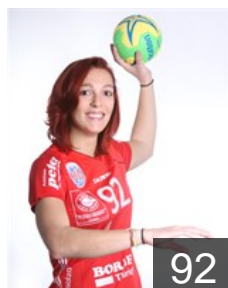

 GER

**Blase Marieke**

Position: Left Back  
Place of birth: Oldenburg  
Date of birth: 06.01.1994  
Height: 178 cm

 ROU

**Buceschi Eliza Iulia**

Position: Left Back  
Place of birth: Baia Mare  
Date of birth: 01.08.1993  
Height: 178 cm

 FRA

**Deroin Audrey**

Position: Right Wing  
Place of birth: Chatenay Malabry  
Date of birth: 06.09.1989  
Height: 174 cm

 GER

**Eckerle Dinah**

Position: Goalkeeper  
Place of birth: Leonberg  
Date of birth: 16.10.1995  
Height: 174 cm