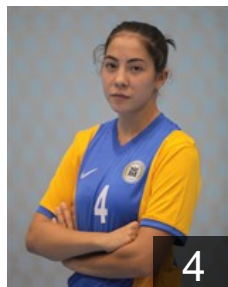

 **TUR**
Sen Ilke
Position: Left Back
Place of birth: Izmir
Date of birth: 24.05.1985
Height: 177 cm

 **SRB**
Tatalovic Dragica
Position: Goalkeeper
Place of birth: Pancevo
Date of birth: 26.11.1984
Height: 180 cm

EUROPEAN CUP - PLAYERS LIST

Women's European Cup - EHF Cup 2014/15

 **TUR** Ankara Yenimahalle BSK

 **TUR**

Toker Merve

Position: Goalkeeper
Place of birth: Eskisehir
Date of birth: 05.02.1991
Height: 173 cm

 **TUR**

Türkoglu Beyza Irem

Position: Line Player
Place of birth: Ankara
Date of birth: 04.02.1997
Height: 173 cm

 **TUR**

Ucar Funda

Position: Goalkeeper
Place of birth: Trabzon
Date of birth: 16.04.1986
Height: 174 cm