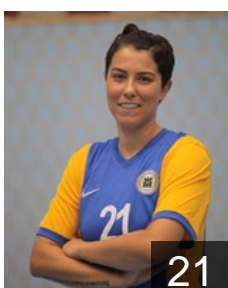

 **UKR**
Chumak Kateryna
Position: Right Wing
Place of birth: kiev
Date of birth: 07.12.1988
Height: 173 cm

 **SRB**
Dmitrovic Marina
Position: Right Back
Place of birth: Belgrad
Date of birth: 23.03.1985
Height: 182 cm

 **TUR**
Keskin Buket
Position: Back
Place of birth: Ankara
Date of birth: 07.10.1987
Height: 172 cm

 **TUR**
Korkmazgöz Halime Nazli
Position: Right Wing
Place of birth: Ankara
Date of birth: 25.09.1994
Height: 172 cm

 **TUR**
Özel Yeliz
Position: Back
Place of birth: Ankara
Date of birth: 06.03.1980
Height: 175 cm

 **ROU**
Rombescu Anca Mihaela
Position: Goalkeeper
Place of birth: Drobeta-Turnu
Date of birth: 15.09.1985
Height: 172 cm