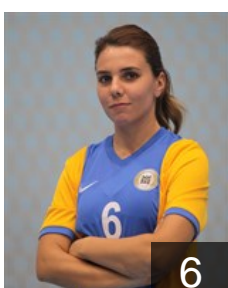

EUROPEAN CUP - PLAYERS LIST

Women's European Cup - EHF Cup 2014/15

 **TUR** Ankara Yenimahalle BSK

 **TUR**
Aydin Elif Sila
Position: Back
Place of birth: Ankara
Date of birth: 11.04.1996
Height: -

 **TUR**
Aydogan Soysal Duygu
Position: Left Back
Place of birth: Ankara
Date of birth: 29.01.1986
Height: 180 cm

 **UKR**
Chumak Kateryna
Position: Right Wing
Place of birth: kiev
Date of birth: 07.12.1988
Height: 173 cm

 **SRB**
Dmitrovic Marina
Position: Right Back
Place of birth: Belgrad
Date of birth: 23.03.1985
Height: 182 cm