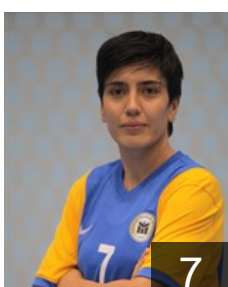

 **UKR**
Chumak Kateryna
Position: Right Wing
Place of birth: kiev
Date of birth: 07.12.1988
Height: 173 cm

 **SRB**
Dmitrovic Marina
Position: Right Back
Place of birth: Belgrad
Date of birth: 23.03.1985
Height: 182 cm

 **TUR**
Gündar Esra
Position: Left Wing
Place of birth: Ankara
Date of birth: 23.05.1980
Height: 168 cm

 **MKD**
Ilkova Lenche
Position: Line Player
Place of birth: Strumica
Date of birth: 04.10.1984
Height: 188 cm

 **TUR**
Keskin Buket
Position: Back
Place of birth: Ankara
Date of birth: 07.10.1987
Height: 172 cm

 **TUR**
Korkmazgöz Halime Nazli
Position: Right Wing
Place of birth: Ankara
Date of birth: 25.09.1994
Height: 172 cm