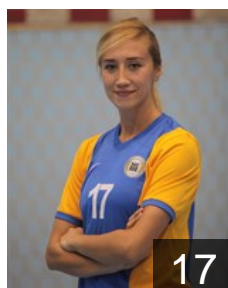

EUROPEAN CUP - PLAYERS LIST

Women's European Cup - EHF Cup 2014/15

 **TUR** Ankara Yenimahalle BSK

 **TUR**
Aydin Elif Sila
Position: Back
Place of birth: Ankara
Date of birth: 11.04.1996
Height: -

 **TUR**
Aydogan Soysal Duygu
Position: Left Back
Place of birth: Ankara
Date of birth: 29.01.1986
Height: 180 cm

 **UKR**
Chumak Kateryna
Position: Right Wing
Place of birth: kiev
Date of birth: 07.12.1988
Height: 173 cm

 **SRB**
Dmitrovic Marina
Position: Right Back
Place of birth: Belgrad
Date of birth: 23.03.1985
Height: 182 cm