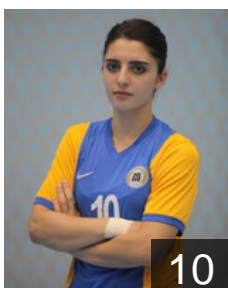

EUROPEAN CUP - PLAYERS LIST

Women's European Cup - EHF Cup 2014/15

 **TUR** Ankara Yenimahalle BSK

 **TUR**
Aydin Elif Sila
Position: Back
Place of birth: Ankara
Date of birth: 11.04.1996
Height: -

 **TUR**
Aydogan Soysal Duygu
Position: Left Back
Place of birth: Ankara
Date of birth: 29.01.1986
Height: 180 cm

 **UKR**
Chumak Kateryna
Position: Right Wing
Place of birth: kiev
Date of birth: 07.12.1988
Height: 173 cm

 **SRB**
Dmitrovic Marina
Position: Right Back
Place of birth: Belgrad
Date of birth: 23.03.1985
Height: 182 cm