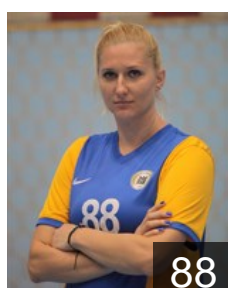

MKD
Ilkova Lenche
Position: Line Player
Place of birth: Strumica
Date of birth: 04.10.1984
Height: 188 cm