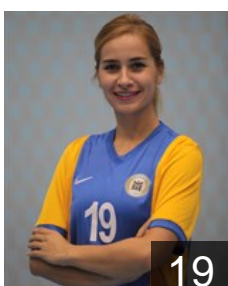

EUROPEAN CUP - PLAYERS LIST

Women's European Cup - EHF Cup 2014/15

 **TUR** Ankara Yenimahalle BSK

 **TUR**
Aydin Elif Sila
Position: Back
Place of birth: Ankara
Date of birth: 11.04.1996
Height: -

 **TUR**
Aydogan Soysal Duygu
Position: Left Back
Place of birth: Ankara
Date of birth: 29.01.1986
Height: 180 cm

 **UKR**
Chumak Kateryna
Position: Right Wing
Place of birth: kiev
Date of birth: 07.12.1988
Height: 173 cm

 **SRB**
Dmitrovic Marina
Position: Right Back
Place of birth: Belgrad
Date of birth: 23.03.1985
Height: 182 cm

 **TUR**
Gündar Esra
Position: Left Wing
Place of birth: Ankara
Date of birth: 23.05.1980
Height: 168 cm

 **MKD**
Ilkova Lenche
Position: Line Player
Place of birth: Strumica
Date of birth: 04.10.1984
Height: 188 cm