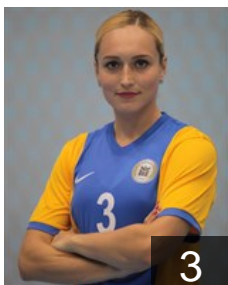

 **TUR**

Türkoglu Beyza Irem

Position: Line Player
Place of birth: Ankara
Date of birth: 04.02.1997
Height: 173 cm

 **TUR**

Ucar Funda

Position: Goalkeeper
Place of birth: Trabzon
Date of birth: 16.04.1986
Height: 174 cm

 **TUR**

Yakar Özge

Position: Left Wing
Place of birth: Ankara
Date of birth: 01.07.1996
Height: -

EUROPEAN CUP - PLAYERS LIST

Women's European Cup - EHF Cup 2014/15

 **TUR** Ankara Yenimahalle BSK

Left Club

 **AZE**

Tankaskaya Marina

Position: Centre Back

Place of birth: BAKU

Date of birth: 30.07.1983

Height: 174 cm

Left Club on 01.06.2015