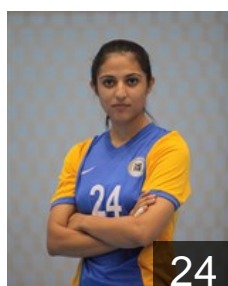

TUR
Korkmazgöz Halime Nazli
Position: Right Wing
Place of birth: Ankara
Date of birth: 25.09.1994
Height: 172 cm