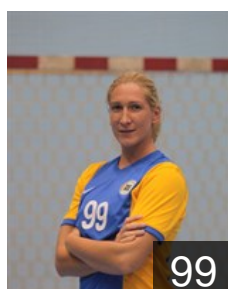

EUROPEAN CUP - PLAYERS LIST

Women's European Cup - EHF Cup 2014/15

 **TUR** Ankara Yenimahalle BSK

 **TUR**
Aydin Elif Sila
Position: Back
Place of birth: Ankara
Date of birth: 11.04.1996
Height: -

 **TUR**
Aydogan Soysal Duygu
Position: Left Back
Place of birth: Ankara
Date of birth: 29.01.1986
Height: 180 cm

 **UKR**
Chumak Kateryna
Position: Right Wing
Place of birth: kiev
Date of birth: 07.12.1988
Height: 173 cm

 **SRB**
Dmitrovic Marina
Position: Right Back
Place of birth: Belgrad
Date of birth: 23.03.1985
Height: 182 cm