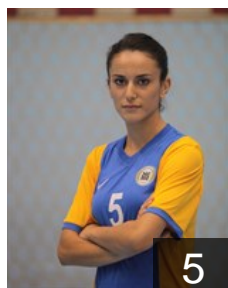

 **TUR**

Türkoglu Beyza Irem

Position: Line Player
Place of birth: Ankara
Date of birth: 04.02.1997
Height: 173 cm

 **TUR**

Ucar Funda

Position: Goalkeeper
Place of birth: Trabzon
Date of birth: 16.04.1986
Height: 174 cm