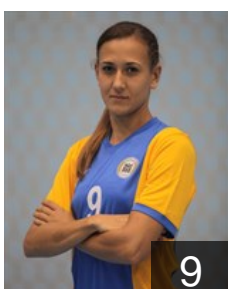

EUROPEAN CUP - PLAYERS LIST

Women's European Cup - EHF Cup 2014/15

 **TUR** Ankara Yenimahalle BSK

 **TUR**
Aydin Elif Sila
Position: Back
Place of birth: Ankara
Date of birth: 11.04.1996
Height: -

 **TUR**
Aydogan Soysal Duygu
Position: Left Back
Place of birth: Ankara
Date of birth: 29.01.1986
Height: 180 cm

 **UKR**
Chumak Kateryna
Position: Right Wing
Place of birth: kiev
Date of birth: 07.12.1988
Height: 173 cm

 **SRB**
Dmitrovic Marina
Position: Right Back
Place of birth: Belgrad
Date of birth: 23.03.1985
Height: 182 cm