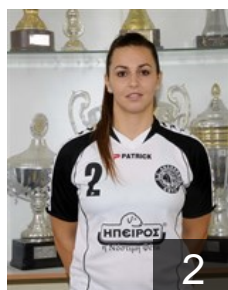

## Alexi Eythimia

Position: Line Player  
Place of birth: ARTA  
Date of birth: 08.11.1978  
Height: 175 cm

36

GRE

## Balafa Vaia

Position: Centre Back  
Place of birth: Arta  
Date of birth: 30.09.1988  
Height: 172 cm

2

GRE

## Chita Alexandra

Position: Right Wing  
Place of birth: IOANNINA  
Date of birth: 21.03.1994  
Height: 164 cm

7

GRE