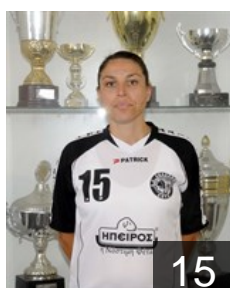

BUL

Vracheva Marina

Position: Centre Back
Place of birth: SOFIA
Date of birth: 27.08.1977
Height: 183 cm