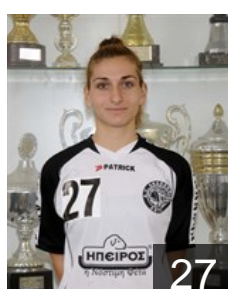

## Kalashnikova Elena

Position: Goalkeeper  
Place of birth: BACU  
Date of birth: 10.09.1971  
Height: 183 cm

99

GRE

## Katsinou Konstantina

Position: Left Back  
Place of birth: ARTA  
Date of birth: 14.06.1991  
Height: 172 cm

11

GRE

## Kiriazi Aikaterini

Position: Centre Back  
Place of birth: IOANNINA  
Date of birth: 19.06.1992  
Height: 172 cm

6

GRE

## Koliou Anastasia

Position: Line Player  
Place of birth: ARTA  
Date of birth: 07.02.1998  
Height: 167 cm

32

GRE