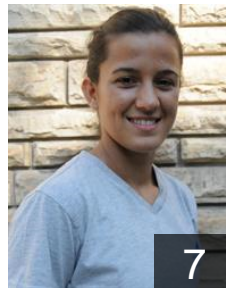

 **TUR**

Güler Yasemin

Position: Right Wing
Place of birth: Konak
Date of birth: 10.04.1994
Height: 170 cm

 **TUR**

Kahraman Esra

Position: Goalkeeper
Place of birth: Buca
Date of birth: 19.03.1994
Height: 166 cm

 **TUR**

Karameke Sibel

Position: Left Back
Place of birth: Turgutlu
Date of birth: 07.02.1995
Height: -

 **TUR**

Kaya Yasemin

Position: Line Player
Place of birth: Bornova
Date of birth: 22.12.1994
Height: 188 cm