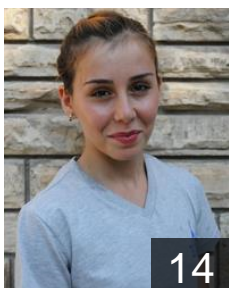

TUR

Toprak Yazmur

Position: Right Wing

Place of birth: Urla

Date of birth: 22.02.1992

Height: 167 cm