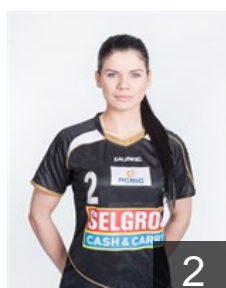

## Gawlik Weronika

Position: Goalkeeper  
Place of birth: Gliwice  
Date of birth: 20.10.1986  
Height: 180 cm

 POL

## Gega Marta

Position: Left Back  
Place of birth: Bielawa  
Date of birth: 16.04.1986  
Height: 184 cm

 POL

## Kocela Agnieszka

Position: Left Wing  
Place of birth: Jelenia Gora  
Date of birth: 17.01.1988  
Height: 171 cm

 POL