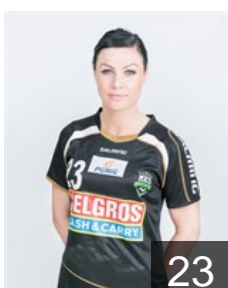

## Kozimur Katarzyna

Position: Right Back  
Place of birth: Przemysl  
Date of birth: 09.06.1994  
Height: 75 cm

 POL

## Malek Dorota

Position: Centre Back  
Place of birth: Tuchola  
Date of birth: 03.01.1981  
Height: 176 cm

 BLR