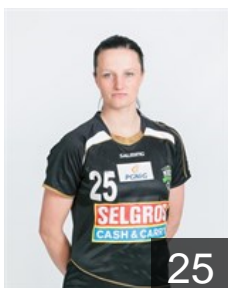

## Repelewska Krystsina

Position: Right Back  
Place of birth: Minsk  
Date of birth: 07.01.1981  
Height: 176 cm

 POL

## Rola Malgorzata

Position: Left Wing  
Place of birth: Lukow  
Date of birth: 07.01.1983  
Height: 170 cm

 POL