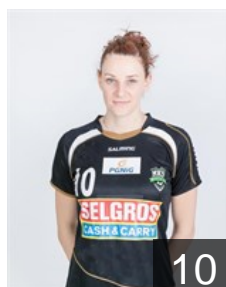

## Da Silva Quintino Jessica

Position: Right Wing  
Place of birth: San Paulo  
Date of birth: 17.04.1991  
Height: 172 cm

 POL

## Dzhukeva Ekaterina

Position: Goalkeeper  
Place of birth: Dupnitsa  
Date of birth: 08.05.1988  
Height: 185 cm

 POL

## Gawlik Weronika

Position: Goalkeeper  
Place of birth: Gliwice  
Date of birth: 20.10.1986  
Height: 180 cm

 POL

## Gega Marta

Position: Left Back  
Place of birth: Bielawa  
Date of birth: 16.04.1986  
Height: 184 cm

 POL