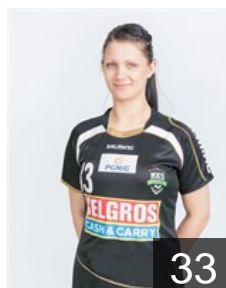

POL

Syncerz Honorata

Position: Centre Back
Place of birth: Kielce
Date of birth: 27.01.1993
Height: 177 cm