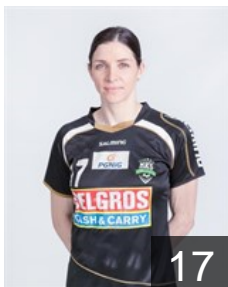

EUROPEAN CUP - PLAYERS LIST

Women's European Cup - EHF Champions League 2014/15

WOMEN'S

POL MKS FunFloor Lublin

POL

Repelewska Krystsina

Position: Right Back
Place of birth: Minsk
Date of birth: 07.01.1981
Height: 176 cm