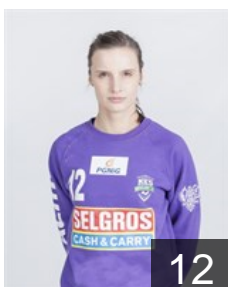

## Baranowska Aleksandra

Position: Goalkeeper  
Place of birth: Wroclaw  
Date of birth: 10.01.1989  
Height: 178 cm

 BRA

## Da Silva Quintino Jessica

Position: Right Wing  
Place of birth: San Paulo  
Date of birth: 17.04.1991  
Height: 172 cm

 POL

## Drabik Joanna

Position: Line Player  
Place of birth: Wloszczowa  
Date of birth: 28.10.1993  
Height: 180 cm

 BUL

## Dzhukeva Ekaterina

Position: Goalkeeper  
Place of birth: Dupnitsa  
Date of birth: 08.05.1988  
Height: 185 cm

 POL