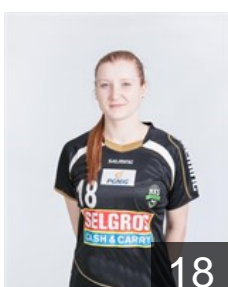

POL

Kozimur Katarzyna

Position: Right Back
Place of birth: Przemysl
Date of birth: 09.06.1994
Height: 75 cm