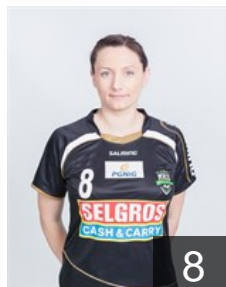

## Nocun Dagmara

Position: Left Wing  
Place of birth: Kolno  
Date of birth: 02.01.1996  
Height: 166 cm

# EUROPEAN CUP - PLAYERS LIST

Women's European Cup - EHF Champions League 2014/15

WOMEN'S

 POL MKS FunFloor Lublin

 POL

## Repelewska Krystsina

Position: Right Back  
Place of birth: Minsk  
Date of birth: 07.01.1981  
Height: 176 cm

 POL