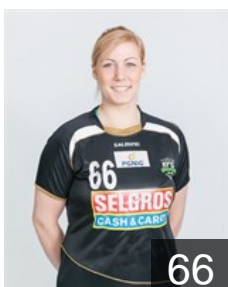

## Rola Malgorzata

Position: Left Wing  
Place of birth: Lukow  
Date of birth: 07.01.1983  
Height: 170 cm

 POL

## Skrzyniarz Kamila

Position: Centre Back  
Place of birth: Kielce  
Date of birth: 20.11.1984  
Height: 175 cm

 POL

## Syncerz Honorata

Position: Centre Back  
Place of birth: Kielce  
Date of birth: 27.01.1993  
Height: 177 cm

 POL