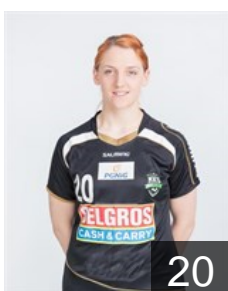

## Baranowska Aleksandra

Position: Goalkeeper  
Place of birth: Wroclaw  
Date of birth: 10.01.1989  
Height: 178 cm

 BRA

## Da Silva Quintino Jessica

Position: Right Wing  
Place of birth: San Paulo  
Date of birth: 17.04.1991  
Height: 172 cm

 POL