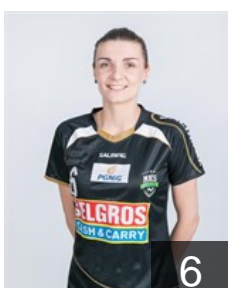

## Dzhukeva Ekaterina

Position: Goalkeeper  
Place of birth: Dupnitsa  
Date of birth: 08.05.1988  
Height: 185 cm

 POL

## Gawlik Weronika

Position: Goalkeeper  
Place of birth: Gliwice  
Date of birth: 20.10.1986  
Height: 180 cm

 POL

## Gega Marta

Position: Left Back  
Place of birth: Bielawa  
Date of birth: 16.04.1986  
Height: 184 cm

 POL