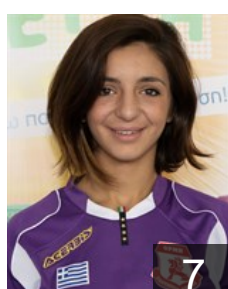

GRE
Koukoulomati Nikolitsa
Position: Left Wing
Place of birth: Patras
Date of birth: 27.10.1993
Height: 175 cm