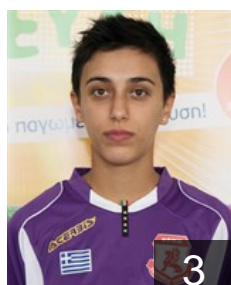

 GRE

Pavlou Stefania Evelina

Position: Right Wing
Place of birth: Patras
Date of birth: 27.12.1997
Height: 167 cm

 GRE

Politi Anastasia

Position: Line Player
Place of birth: Patras
Date of birth: 26.02.1998
Height: 173 cm

 GRE

Stratou Anna

Position: Left Wing
Place of birth: Patras
Date of birth: 19.03.1979
Height: 160 cm

 GRE

Thanopoulou Vasiliki

Position: Left Back
Place of birth:
Date of birth: 22.07.1998
Height: 180 cm

 GRE