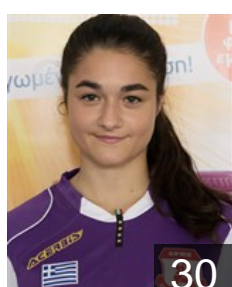

GRE
Chatziagapidou Eleni
Position: Goalkeeper
Place of birth: Veroia
Date of birth: 25.04.1992
Height: 174 cm

GRE
Chatziparasidou Maria
Position: Centre Back
Place of birth: Giannitsa
Date of birth: 06.06.1995
Height: 164 cm

MDA
Dvorscaja Svetlana
Position: Right Back
Place of birth:
Date of birth: 02.12.1975
Height: 178 cm

GRE
Giannaki Vasiliki
Position: Left Back
Place of birth: Patras
Date of birth: 13.01.1998
Height: 178 cm

GRE
Kangelari Marita
Position: Right Wing
Place of birth: Patras
Date of birth: 15.10.1996
Height: 166 cm

GRE
Karagiorga Evgenia
Position: Right Wing
Place of birth: Patras
Date of birth: 06.07.1983
Height: 165 cm