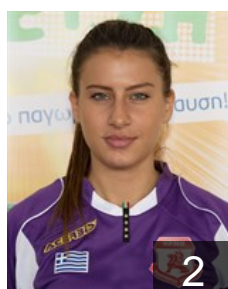

EUROPEAN CUP - PLAYERS LIST

Women's European Cup - Challenge Cup 2014/15

GRE A.C. Loux Patras

GRE
Angelopoulou Maria
Position: Left Back
Place of birth: Patras
Date of birth: 29.08.1996
Height: -

GRE
Chala Chrysoula
Position: Line Player
Place of birth: Patras
Date of birth: 27.05.1996
Height: 172 cm

GRE
Chatziagapidou Eleni
Position: Goalkeeper
Place of birth: Veroia
Date of birth: 25.04.1992
Height: 174 cm

GRE
Chatziparasidou Maria
Position: Centre Back
Place of birth: Giannitsa
Date of birth: 06.06.1995
Height: 164 cm