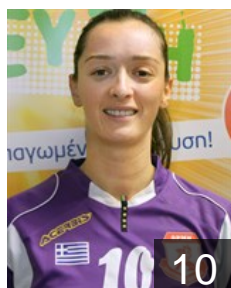

GRE
Karakitsou Anastasia
Position: Right Wing
Place of birth: Patras
Date of birth: 22.07.1997
Height: 165 cm

GRE
Karela Angeliki
Position: Line Player
Place of birth: Patras
Date of birth: 17.07.1991
Height: -

GRE
Kasapi Vasiliki
Position: Goalkeeper
Place of birth: Patras
Date of birth: 29.05.1996
Height: 172 cm

GRE
Koukoulomati Nikolitsa
Position: Left Wing
Place of birth: Patras
Date of birth: 27.10.1993
Height: 175 cm

EUROPEAN CUP - PLAYERS LIST

Women's European Cup - Challenge Cup 2014/15

 GRE A.C. Loux Patras

 MNE

Milacic Ana

Position: Centre Back
Place of birth: Podgorica
Date of birth: 25.08.1988
Height: 176 cm

 SRB

Misailovic Jovana