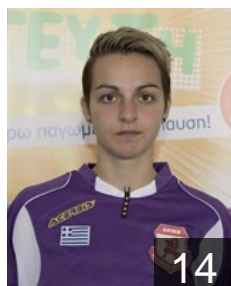

GRE
Kasapi Vasiliki
Position: Goalkeeper
Place of birth: Patras
Date of birth: 29.05.1996
Height: 172 cm

GRE
Koukoulomati Nikolitsa
Position: Left Wing
Place of birth: Patras
Date of birth: 27.10.1993
Height: 175 cm

EUROPEAN CUP - PLAYERS LIST

Women's European Cup - Challenge Cup 2014/15

 GRE A.C. Loux Patras

 MNE

Milacic Ana

Position: Centre Back
Place of birth: Podgorica
Date of birth: 25.08.1988
Height: 176 cm

 SRB

Misailovic Jovana

Position:
Place of birth:
Date of birth: 22.01.1993
Height: -

 GRE

Mournou Eleni

Position: Left Back
Place of birth: Veroia
Date of birth: 31.07.1994
Height: -

 GRE

Papadopoulou Zoi

Position: Goalkeeper
Place of birth:
Date of birth: 21.05.1999
Height: 180 cm

 GRE

Pavlou Stefania Evelina

Position: Right Wing
Place of birth: Patras
Date of birth: 27.12.1997
Height: 167 cm

 GRE

Politi Anastasia

Position: Line Player
Place of birth: Patras
Date of birth: 26.02.1998
Height: 173 cm