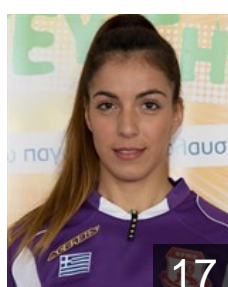

GRE
Karela Angeliki
Position: Line Player
Place of birth: Patras
Date of birth: 17.07.1991
Height: -