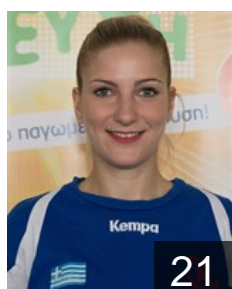

EUROPEAN CUP - PLAYERS LIST

Women's European Cup - Challenge Cup 2014/15

GRE A.C. Loux Patras

GRE
Angelopoulou Maria
Position: Left Back
Place of birth: Patras
Date of birth: 29.08.1996
Height: -

GRE
Chala Chrysoula
Position: Line Player
Place of birth: Patras
Date of birth: 27.05.1996
Height: 172 cm

GRE
Chatziagapidou Eleni
Position: Goalkeeper
Place of birth: Veroia
Date of birth: 25.04.1992
Height: 174 cm

GRE
Chatziparasidou Maria
Position: Centre Back
Place of birth: Giannitsa
Date of birth: 06.06.1995
Height: 164 cm

MDA
Dvorscaja Svetlana
Position: Right Back
Place of birth:
Date of birth: 02.12.1975
Height: 178 cm

GRE
Giannaki Vasiliki
Position: Left Back
Place of birth: Patras
Date of birth: 13.01.1998
Height: 178 cm