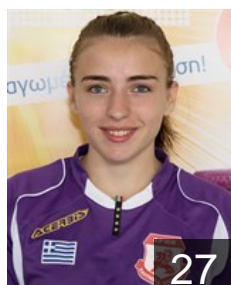

GRE
Kasapi Vasiliki
Position: Goalkeeper
Place of birth: Patras
Date of birth: 29.05.1996
Height: 172 cm

GRE
Koukoulomati Nikolitsa
Position: Left Wing
Place of birth: Patras
Date of birth: 27.10.1993
Height: 175 cm

EUROPEAN CUP - PLAYERS LIST

Women's European Cup - Challenge Cup 2014/15

 GRE A.C. Loux Patras

 MNE

Milacic Ana

Position: Centre Back
Place of birth: Podgorica
Date of birth: 25.08.1988
Height: 176 cm

 SRB

Misailovic Jovana

Position:
Place of birth:
Date of birth: 22.01.1993
Height: -

 GRE

Mournou Eleni

Position: Left Back
Place of birth: Veroia
Date of birth: 31.07.1994
Height: -

 GRE

Papadopoulou Zoi

Position: Goalkeeper
Place of birth:
Date of birth: 21.05.1999
Height: 180 cm

 GRE

Pavlou Stefania Evelina

Position: Right Wing
Place of birth: Patras
Date of birth: 27.12.1997
Height: 167 cm

 GRE

Politi Anastasia

Position: Line Player
Place of birth: Patras
Date of birth: 26.02.1998
Height: 173 cm