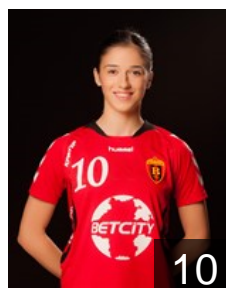

Position: Right Back
Place of birth: Brezice
Date of birth: 04.01.1988
Height: 183 cm

SRB

Lekic Andrea

Position: Centre Back
Place of birth: Beograd
Date of birth: 06.09.1987
Height: 178 cm

FRA

Leynaud A.

Position: Goalkeeper
Place of birth: Aubenas
Date of birth: 02.05.1986
Height: 178 cm

EUROPEAN CUP - PLAYERS LIST

Women's European Cup - EHF Champions League 2014/15

WOMEN'S

MKD WHC Vardar

MKD

Mechevska Robertina

Position: Line Player
Place of birth: Struga
Date of birth: 16.11.1984
Height: 172 cm

MKD

Mitova Sara

Position: Left Back
Place of birth: Skopje
Date of birth: 05.10.1996
Height: -

MKD

Nikolic Julija

Position: Centre Back
Place of birth: Ternovka
Date of birth: 20.04.1983
Height: 178 cm

CRO

Penezic Andrea