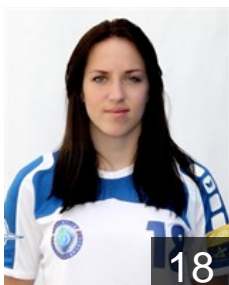

RUS
Markova Yulia
Position: Left Wing
Place of birth: Volgograd
Date of birth: 10.08.1996
Height: 169 cm