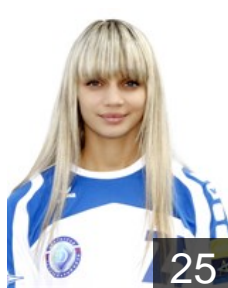

# EUROPEAN CUP - PLAYERS LIST

Women's European Cup - EHF Champions League 2014/15

WOMEN'S

 RUS Dinamo-Sinara

 RUS  
**Akopian Olga**  
Position: Left Back  
Place of birth: Volgograd  
Date of birth: 04.03.1985  
Height: 181 cm

 RUS  
**Belikova Daria**  
Position: Line Player  
Place of birth: Volgograd  
Date of birth: 07.03.1997  
Height: 183 cm

 RUS  
**Chernova Ekaterina**  
Position: Left Wing  
Place of birth: Toljatti  
Date of birth: 18.01.1994  
Height: 171 cm

## Vedekhina Polina

Position: Left Back  
Place of birth: Volgograd  
Date of birth: 06.01.1994  
Height: 177 cm

 RUS