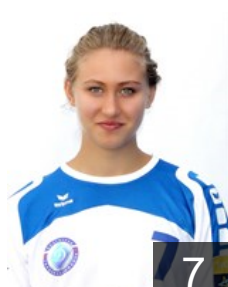

 RUS  
**Chopikyan Tamara**  
Position: Left Wing  
Place of birth: Moskow  
Date of birth: 25.05.1993  
Height: 167 cm

 RUS  
**Danshina Nataliya**  
Position: Right Back  
Place of birth: Voljski  
Date of birth: 10.04.1992  
Height: 183 cm

 RUS  
**Dmitrieva Daria**  
Position: Centre Back  
Place of birth: Toljatti  
Date of birth: 09.08.1995  
Height: 181 cm

 RUS  
**Duvakina Maria**  
Position: Goalkeeper  
Place of birth: Maykop  
Date of birth: 23.03.1998  
Height: 179 cm

 RUS  
**Frolova Yaroslava**  
Position: Centre Back  
Place of birth: Volgograd  
Date of birth: 18.05.1997  
Height: 178 cm

 CRO  
**Gace Anita**  
Position: Right Wing  
Place of birth: Split  
Date of birth: 14.04.1983  
Height: 178 cm