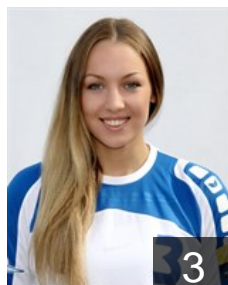

 RUS  
**Kiprigina Valeria**  
Position: Left Wing  
Place of birth: Volgograd  
Date of birth: 16.01.1996  
Height: 165 cm

 RUS  
**Kochetova Anna**  
Position: Right Back  
Place of birth: Volgograd  
Date of birth: 04.05.1987  
Height: 178 cm

 RUS  
**Kushnyr Margarita**  
Position: Goalkeeper  
Place of birth: Rostov region  
Date of birth: 05.06.1996  
Height: -

 RUS  
**Markova Yulia**  
Position: Left Wing  
Place of birth: Volgograd  
Date of birth: 10.08.1996  
Height: 169 cm