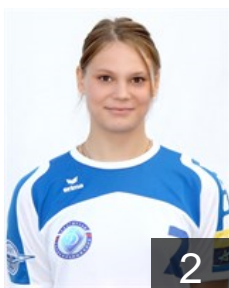

# EUROPEAN CUP - PLAYERS LIST

Women's European Cup - EHF Champions League 2014/15

WOMEN'S

 RUS Dinamo-Sinara

 RUS  
**Akopian Olga**  
Position: Left Back  
Place of birth: Volgograd  
Date of birth: 04.03.1985  
Height: 181 cm

 RUS  
**Belikova Daria**  
Position: Line Player  
Place of birth: Volgograd  
Date of birth: 07.03.1997  
Height: 183 cm

 RUS  
**Chernova Ekaterina**  
Position: Left Wing  
Place of birth: Toljatti  
Date of birth: 18.01.1994  
Height: 171 cm