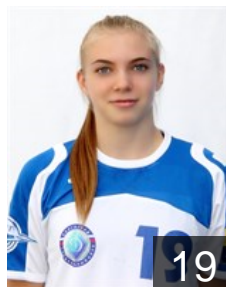

## Sobina Elizaveta

Position: Line Player  
Place of birth: Krasnodar region  
Date of birth: 07.12.1995  
Height: 185 cm

 RUS