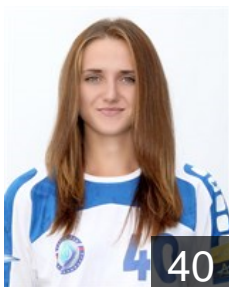

EUROPEAN CUP - PLAYERS LIST

Women's European Cup - EHF Champions League 2014/15

WOMEN'S

RUS Dinamo-Sinara

RUS

Sobina Elizaveta

Position: Line Player
Place of birth: Krasnodar region
Date of birth: 07.12.1995
Height: 185 cm