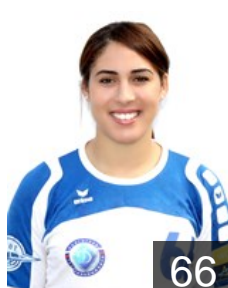

 RUS  
**Belikova Daria**  
Position: Line Player  
Place of birth: Volgograd  
Date of birth: 07.03.1997  
Height: 183 cm

 RUS  
**Chernova Ekaterina**  
Position: Left Wing  
Place of birth: Toljatti  
Date of birth: 18.01.1994  
Height: 171 cm

 RUS  
**Chopikyan Tamara**  
Position: Left Wing  
Place of birth: Moskow  
Date of birth: 25.05.1993  
Height: 167 cm

 RUS  
**Danshina Nataliya**  
Position: Right Back  
Place of birth: Voljski  
Date of birth: 10.04.1992  
Height: 183 cm

 RUS  
**Dmitrieva Daria**  
Position: Centre Back  
Place of birth: Toljatti  
Date of birth: 09.08.1995  
Height: 181 cm

 RUS  
**Duvakina Maria**  
Position: Goalkeeper  
Place of birth: Maykop  
Date of birth: 23.03.1998  
Height: 179 cm