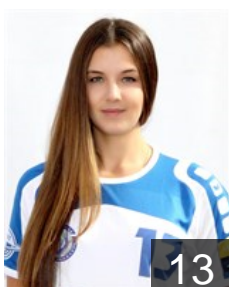

RUS
Danshina Nataliya
Position: Right Back
Place of birth: Voljski
Date of birth: 10.04.1992
Height: 183 cm