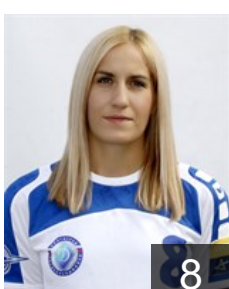

CRO
Gace Anita
Position: Right Wing
Place of birth: Split
Date of birth: 14.04.1983
Height: 178 cm