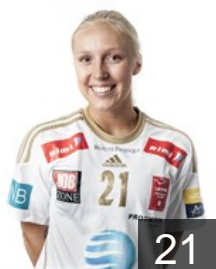

Johansen Vilde Ingeborg

Position: Line Player
Place of birth: Tønsberg
Date of birth: 25.07.1994
Height: 182 cm

 NOR

Koren Riegelhuth L.

Position: Right Wing
Place of birth: Lorenskog
Date of birth: 01.08.1984
Height: 175 cm

 NOR

Larsen Tonje

Position: Back
Place of birth: Tønsberg
Date of birth: 26.01.1975
Height: 185 cm

EUROPEAN CUP - PLAYERS LIST

Women's European Cup - EHF Champions League 2014/15

WOMEN'S

NOR Larvik HK

NOR

Leganger Cecilie

Position: Goalkeeper
Place of birth: Bergen
Date of birth: 12.03.1975
Height: 181 cm

NOR

Loke Lise

Position: Line Player
Place of birth: Tønsberg
Date of birth: 21.09.1984
Height: 171 cm

NOR

Lund Sofie Heide

Position: Left Wing
Place of birth: Bærum
Date of birth: 07.03.1994
Height: 163 cm

NOR

Mørk Nora

Position: Right Wing
Place of birth: Oslo
Date of birth: 05.04.1991
Height: 167 cm

NOR

Mørk Thea