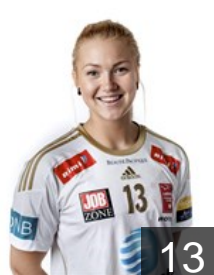

 NOR

Breistøl Kristine

Position: Left Back
Place of birth: Oslo
Date of birth: 23.08.1993
Height: 191 cm

 NOR

Breivang Karoline Dyhre

Position: Back
Place of birth: Oslo
Date of birth: 10.05.1980
Height: 172 cm

 NOR

Frafjord Marit Malm

Position: Line Player
Place of birth: Tromsø
Date of birth: 25.11.1985
Height: 182 cm

 NOR

Hammerseng-Edin Anja

Position: Back
Place of birth: Porsgrunn
Date of birth: 05.02.1983
Height: 179 cm

 NOR

Hammerseng-Edin Gro

Position: Back
Place of birth: Gjøvik
Date of birth: 10.04.1980
Height: 180 cm

 MNE

Hasanic Alma

Position: Goalkeeper
Place of birth: Sije
Date of birth: 13.05.1989
Height: 176 cm

 NOR

Johansen Vilde Ingeborg

Position: Line Player
Place of birth: Tønsberg
Date of birth: 25.07.1994
Height: 182 cm

 NOR

Koren Riegelhuth L.

Position: Right Wing
Place of birth: Lorenskog
Date of birth: 01.08.1984
Height: 175 cm