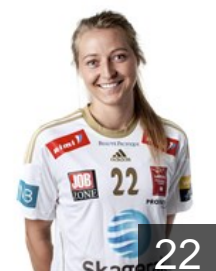

Leganger Cecilie

Position: Goalkeeper
Place of birth: Bergen
Date of birth: 12.03.1975
Height: 181 cm

NOR

Loke Lise

Position: Line Player
Place of birth: Tønsberg
Date of birth: 21.09.1984
Height: 171 cm

NOR

Lund Sofie Heide

Position: Left Wing
Place of birth: Bærum
Date of birth: 07.03.1994
Height: 163 cm

NOR

Mørk Nora

Position: Right Wing
Place of birth: Oslo
Date of birth: 05.04.1991
Height: 167 cm

NOR

Mørk Thea

Position: Left Wing
Place of birth: Oslo
Date of birth: 05.04.1991
Height: 168 cm

NOR

Søbstad Molid Mari Kristine

Position: Back
Place of birth: Trondheim
Date of birth: 08.08.1990
Height: 178 cm

NOR

Solberg Sanna Charlotte

Position: Left Wing
Place of birth: Bærum
Date of birth: 16.06.1990
Height: 178 cm

NOR

Stange Tine

Position: Back
Place of birth: Tonsberg
Date of birth: 14.05.1986
Height: 179 cm

NOR

Sulland Linn Jorum

Position: Right Back
Place of birth: Oslo
Date of birth: 15.07.1984
Height: 178 cm