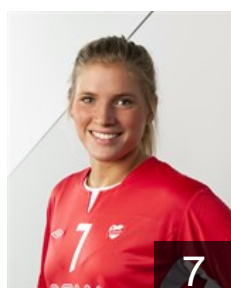

NOR

Gundersen Maren

Position: Line Player
Place of birth: Flisa
Date of birth: 26.09.1988
Height: 178 cm