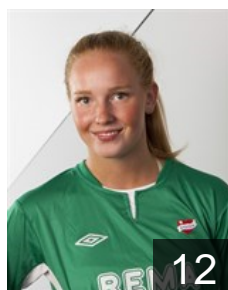

# EUROPEAN CUP - PLAYERS LIST

Women's European Cup - EHF Champions League 2014/15

WOMEN'S

 NOR *Byåsen Håndball Elite*

 NOR  
**Jacobsen Marit Røeberg**

Position: Right Wing  
Place of birth: Narvik  
Date of birth: 25.02.1994  
Height: -

 NOR  
**Lerstad Tonje Haug**

Position: Goalkeeper  
Place of birth: Trondheim  
Date of birth: 09.10.1996  
Height: 176 cm

 NOR  
**Odegaard Ingrid**

Position: Goalkeeper  
Place of birth: Trondheim  
Date of birth: 01.03.1983  
Height: 181 cm