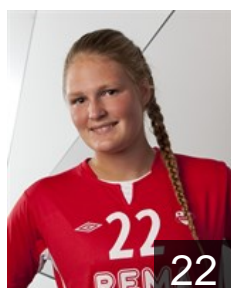

## Gundersen Maren

Position: Line Player  
Place of birth: Flisa  
Date of birth: 26.09.1988  
Height: 178 cm

 NOR

## Henriksen Marie

Position: Back  
Place of birth: Trondheim  
Date of birth: 31.08.1993  
Height: 172 cm

 NOR

## Hernes Ida Marie Nagelhus

Position: Back  
Place of birth: Trondheim  
Date of birth: 24.01.1996  
Height: 169 cm

 NOR