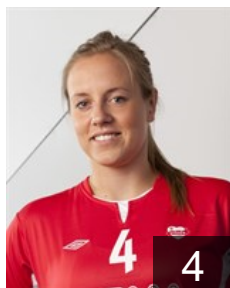

Left Club

NOR

Nostvold Tonje

Position: Right Back

Place of birth: Stavanger

Date of birth: 07.05.1985

Height: 178 cm

Left Club on 30.04.2015