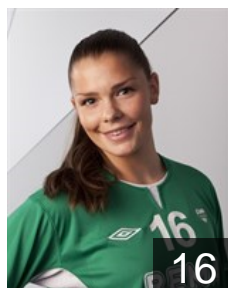

## Holstad Astrid

Position: Right Wing  
Place of birth: Trondheim  
Date of birth: 21.08.1994  
Height: 175 cm

# EUROPEAN CUP - PLAYERS LIST

Women's European Cup - EHF Champions League 2014/15

WOMEN'S

 NOR *Byåsen Håndball Elite*

 NOR  
**Jacobsen Marit Røeberg**

Position: Right Wing  
Place of birth: Narvik  
Date of birth: 25.02.1994  
Height: -

 NOR  
**Lerstad Tonje Haug**

Position: Goalkeeper  
Place of birth: Trondheim  
Date of birth: 09.10.1996  
Height: 176 cm

 NOR  
**Odegaard Ingrid**

Position: Goalkeeper  
Place of birth: Trondheim  
Date of birth: 01.03.1983  
Height: 181 cm

 NOR  
**Pedersen Andrea Austmo**

Position: Goalkeeper  
Place of birth: Trondheim  
Date of birth: 19.04.1994  
Height: 176 cm

 NOR  
**Pedersen Marte**

Position: Centre Back  
Place of birth: Trondheim  
Date of birth: 04.02.1998  
Height: -