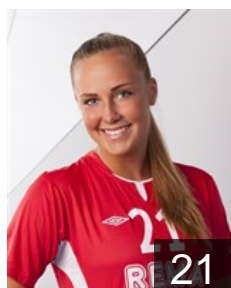

## Henriksen Marie

Position: Back  
Place of birth: Trondheim  
Date of birth: 31.08.1993  
Height: 172 cm

 NOR

## Hernes Ida Marie Nagelhus

Position: Back  
Place of birth: Trondheim  
Date of birth: 24.01.1996  
Height: 169 cm

 NOR

## Hjertner Maria

Position: Right Back  
Place of birth: Trondheim  
Date of birth: 03.07.1996  
Height: 178 cm

 NOR