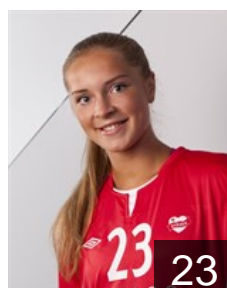

## Gundersen Maren

Position: Line Player  
Place of birth: Flisa  
Date of birth: 26.09.1988  
Height: 178 cm

 NOR

## Henriksen Marie

Position: Back  
Place of birth: Trondheim  
Date of birth: 31.08.1993  
Height: 172 cm

 NOR

## Hernes Ida Marie Nagelhus

Position: Back  
Place of birth: Trondheim  
Date of birth: 24.01.1996  
Height: 169 cm

 NOR