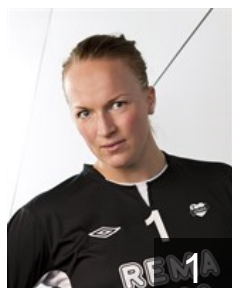

# EUROPEAN CUP - PLAYERS LIST

Women's European Cup - EHF Champions League 2014/15

WOMEN'S

 NOR *Byåsen Håndball Elite*

 NOR  
**Jacobsen Marit Røeberg**

Position: Right Wing  
Place of birth: Narvik  
Date of birth: 25.02.1994  
Height: -

 NOR  
**Lerstad Tonje Haug**

Position: Goalkeeper  
Place of birth: Trondheim  
Date of birth: 09.10.1996  
Height: 176 cm

 NOR  
**Odegaard Ingrid**

Position: Goalkeeper  
Place of birth: Trondheim  
Date of birth: 01.03.1983  
Height: 181 cm