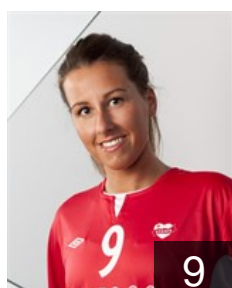

 NOR  
**Lerstad Tonje Haug**

Position: Goalkeeper  
Place of birth: Trondheim  
Date of birth: 09.10.1996  
Height: 176 cm

 NOR  
**Odegaard Ingrid**

Position: Goalkeeper  
Place of birth: Trondheim  
Date of birth: 01.03.1983  
Height: 181 cm

 NOR  
**Pedersen Andrea Austmo**

Position: Goalkeeper  
Place of birth: Trondheim  
Date of birth: 19.04.1994  
Height: 176 cm

 NOR  
**Pedersen Marte**

Position: Centre Back  
Place of birth: Trondheim  
Date of birth: 04.02.1998  
Height: -

 CRO  
**Tomac Marta**

Position: Back  
Place of birth: Trondheim  
Date of birth: 20.09.1990  
Height: 180 cm

 CRO  
**Tomac Teodora**

Position: Back  
Place of birth: Trondheim  
Date of birth: 24.10.1988  
Height: 174 cm