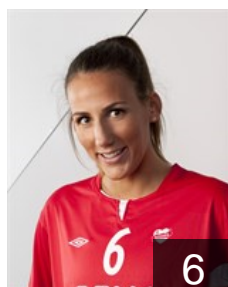

# EUROPEAN CUP - PLAYERS LIST

Women's European Cup - EHF Champions League 2014/15

WOMEN'S

 NOR *Byåsen Håndball Elite*

 NOR  
**Jacobsen Marit Røeberg**

Position: Right Wing  
Place of birth: Narvik  
Date of birth: 25.02.1994  
Height: -

 NOR  
**Lerstad Tonje Haug**

Position: Goalkeeper  
Place of birth: Trondheim  
Date of birth: 09.10.1996  
Height: 176 cm

 NOR  
**Odegaard Ingrid**

Position: Goalkeeper  
Place of birth: Trondheim  
Date of birth: 01.03.1983  
Height: 181 cm

 NOR  
**Pedersen Andrea Austmo**

Position: Goalkeeper  
Place of birth: Trondheim  
Date of birth: 19.04.1994  
Height: 176 cm

 NOR  
**Pedersen Marte**

Position: Centre Back  
Place of birth: Trondheim  
Date of birth: 04.02.1998  
Height: -