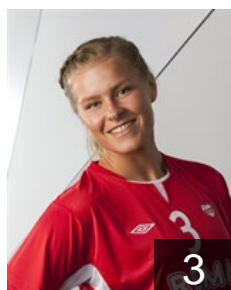

EUROPEAN CUP - PLAYERS LIST

Women's European Cup - EHF Champions League 2014/15

WOMEN'S

NOR *Byåsen Håndball Elite*

NOR

Aardahl Maren

Position: Left Back
Place of birth: Trondheim
Date of birth: 02.03.1994
Height: 180 cm