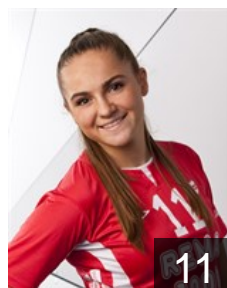

## Aardahl Maren

Position: Left Back  
Place of birth: Trondheim  
Date of birth: 02.03.1994  
Height: 180 cm

 NOR

## Andenaes June

Position: Line Player  
Place of birth: Gloppen  
Date of birth: 09.06.1983  
Height: 176 cm

 NOR

## Arntzen Emilie Hegh

Position: Left Back  
Place of birth: Skien  
Date of birth: 01.01.1994  
Height: 183 cm

 NOR