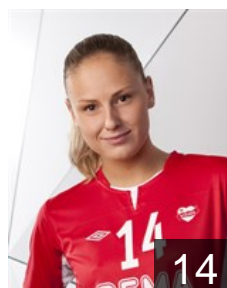

## Hernes Ida Marie Nagelhus

Position: Back  
Place of birth: Trondheim  
Date of birth: 24.01.1996  
Height: 169 cm

 NOR

## Hjertner Maria

Position: Right Back  
Place of birth: Trondheim  
Date of birth: 03.07.1996  
Height: 178 cm

 NOR

## Hogdahl Moa

Position: Right Back  
Place of birth: Trondheim  
Date of birth: 28.02.1996  
Height: 179 cm

 NOR