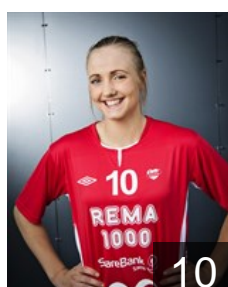

 NOR  
**Pedersen Andrea Austmo**

Position: Goalkeeper  
Place of birth: Trondheim  
Date of birth: 19.04.1994  
Height: 176 cm

 NOR  
**Pedersen Marte**

Position: Centre Back  
Place of birth: Trondheim  
Date of birth: 04.02.1998  
Height: -

 CRO  
**Tomac Marta**

Position: Back  
Place of birth: Trondheim  
Date of birth: 20.09.1990  
Height: 180 cm

 CRO  
**Tomac Teodora**

Position: Back  
Place of birth: Trondheim  
Date of birth: 24.10.1988  
Height: 174 cm

 NOR  
**Uthus Oda**

Position: Left Wing  
Place of birth: Trondheim  
Date of birth: 29.07.1996  
Height: 170 cm

 NOR  
**Venn Kristin**

Position: Left Wing  
Place of birth: Trondheim  
Date of birth: 05.03.1994  
Height: 168 cm