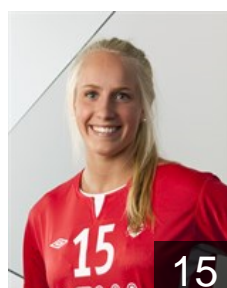

NOR

Henriksen Marie

Position: Back
Place of birth: Trondheim
Date of birth: 31.08.1993
Height: 172 cm