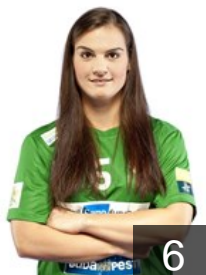

 HUN

Szucsanszki Zita

Position: Centre Back
Place of birth: Budapest
Date of birth: 22.05.1987
Height: 172 cm

 SRB

Tomasevic Katarina

Position: Goalkeeper
Place of birth: Belgrad
Date of birth: 06.02.1984
Height: 179 cm

 HUN

Tomori Zsuzsanna

Position: Left Back
Place of birth: Budapest
Date of birth: 18.06.1987
Height: 187 cm

 HUN

Toth Melinda

Position: Left Wing
Place of birth: Budapest
Date of birth: 05.08.1994
Height: 170 cm

 HUN

Verten Orsolya

Position: Left Wing
Place of birth: Budapest
Date of birth: 22.07.1982
Height: 170 cm

EUROPEAN CUP - PLAYERS LIST

Women's European Cup - EHF Champions League 2014/15

WOMEN'S

 HUN *FTC-Rail Cargo Hungaria*