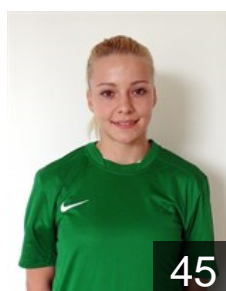

EUROPEAN CUP - PLAYERS LIST

Women's European Cup - EHF Champions League 2014/15

WOMEN'S

 HUN *FTC-Rail Cargo Hungaria*

 HUN

Cifra Anita

Position: Line Player
Place of birth: Bekes
Date of birth: 06.08.1989
Height: 180 cm

 HUN

Faluvegi Dorottya

Position: Right Wing
Place of birth: Budapest
Date of birth: 31.03.1998
Height: 170 cm

 HUN

Ferenczi Annamaria

Position: Goalkeeper
Place of birth: Budapest
Date of birth: 29.05.1994
Height: 178 cm