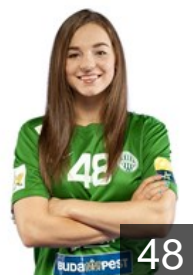

EUROPEAN CUP - PLAYERS LIST

Women's European Cup - EHF Champions League 2014/15

WOMEN'S

 HUN *FTC-Rail Cargo Hungaria*

 HUN

Cifra Anita

Position: Line Player
Place of birth: Bekes
Date of birth: 06.08.1989
Height: 180 cm

 HUN

Faluvegi Dorottya

Position: Right Wing
Place of birth: Budapest
Date of birth: 31.03.1998
Height: 170 cm

 HUN

Ferenczi Annamaria

Position: Goalkeeper
Place of birth: Budapest
Date of birth: 29.05.1994
Height: 178 cm