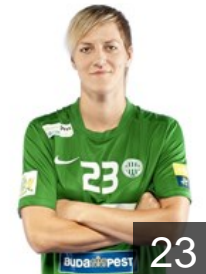

 HUN

Szarka Adrienn

Position: Left Wing
Place of birth: Kiskunhalas
Date of birth: 28.06.1991
Height: 176 cm

 HUN

Szikora Melinda

Position: Goalkeeper
Place of birth: Kiskunhalas
Date of birth: 19.11.1988
Height: -

 HUN

Szucsanszki Zita

Position: Centre Back
Place of birth: Budapest
Date of birth: 22.05.1987
Height: 172 cm

 SRB

Tomasevic Katarina

Position: Goalkeeper
Place of birth: Belgrad
Date of birth: 06.02.1984
Height: 179 cm

 HUN

Tomori Zsuzsanna

Position: Left Back
Place of birth: Budapest
Date of birth: 18.06.1987
Height: 187 cm

 HUN

Toth Melinda

Position: Left Wing
Place of birth: Budapest
Date of birth: 05.08.1994
Height: 170 cm