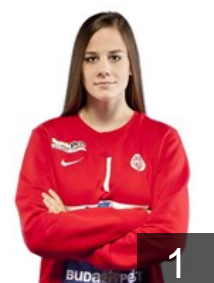

EUROPEAN CUP - PLAYERS LIST

Women's European Cup - EHF Champions League 2014/15

WOMEN'S

 HUN *FTC-Rail Cargo Hungaria*

 HUN

Cifra Anita

Position: Line Player
Place of birth: Bekes
Date of birth: 06.08.1989
Height: 180 cm

 HUN

Faluvegi Dorottya

Position: Right Wing
Place of birth: Budapest
Date of birth: 31.03.1998
Height: 170 cm

 HUN

Ferenczi Annamaria

Position: Goalkeeper
Place of birth: Budapest
Date of birth: 29.05.1994
Height: 178 cm