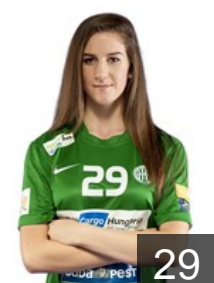

Position: Centre Back
Place of birth: Budapest
Date of birth: 11.02.1995
Height: 178 cm

 HUN

Köhalmi Erika

Position: Goalkeeper
Place of birth: Budapest
Date of birth: 14.01.1997
Height: 179 cm

 HUN

Kovacsicz Monika

Position: Right Wing
Place of birth: Komarno
Date of birth: 20.11.1983
Height: 171 cm

 HUN

Lukacs Viktoria

Position: Right Wing
Place of birth: Budapest
Date of birth: 31.10.1995
Height: 165 cm

 HUN

Meszaros Rea Reka

Position: Line Player
Place of birth: Vac
Date of birth: 14.04.1994
Height: 172 cm

 HUN

Mod Noemi

Position: Centre Back
Place of birth: Mohacs
Date of birth: 20.04.1997
Height: 175 cm

 HUN

Monori Orsolya

Position: Back
Place of birth: Miskolc
Date of birth: 03.07.1997
Height: 178 cm