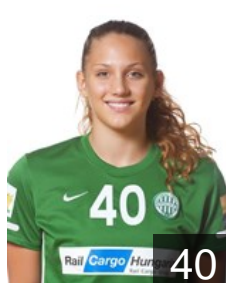

Position: Centre Back
Place of birth: Budapest
Date of birth: 11.02.1995
Height: 178 cm

 HUN

Köhalmi Erika

Position: Goalkeeper
Place of birth: Budapest
Date of birth: 14.01.1997
Height: 179 cm

 HUN

Kovacsicz Monika

Position: Right Wing
Place of birth: Komarno
Date of birth: 20.11.1983
Height: 171 cm

 HUN

Lukacs Viktoria

Position: Right Wing
Place of birth: Budapest
Date of birth: 31.10.1995
Height: 165 cm

 HUN

Meszaros Rea Reka

Position: Line Player
Place of birth: Vac
Date of birth: 14.04.1994
Height: 172 cm

 HUN

Mod Noemi

Position: Centre Back
Place of birth: Mohacs
Date of birth: 20.04.1997
Height: 175 cm

 HUN

Monori Orsolya

Position: Back
Place of birth: Miskolc
Date of birth: 03.07.1997
Height: 178 cm