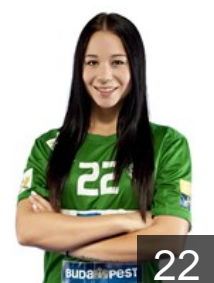

Position: Centre Back
Place of birth: Budapest
Date of birth: 11.02.1995
Height: 178 cm

 HUN

Köhalmi Erika

Position: Goalkeeper
Place of birth: Budapest
Date of birth: 14.01.1997
Height: 179 cm

 HUN

Kovacsicz Monika

Position: Right Wing
Place of birth: Komarno
Date of birth: 20.11.1983
Height: 171 cm

 HUN

Lukacs Viktoria

Position: Right Wing
Place of birth: Budapest
Date of birth: 31.10.1995
Height: 165 cm

 HUN

Meszaros Rea Reka

Position: Line Player
Place of birth: Vac
Date of birth: 14.04.1994
Height: 172 cm

 HUN

Mod Noemi

Position: Centre Back
Place of birth: Mohacs
Date of birth: 20.04.1997
Height: 175 cm

 HUN

Monori Orsolya

Position: Back
Place of birth: Miskolc
Date of birth: 03.07.1997
Height: 178 cm