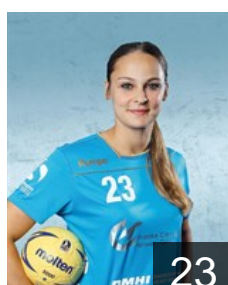

 GER

de Beer Stefanie

Position: Right Wing
Place of birth: Berlin
Date of birth: 19.12.1988
Height: 178 cm

 NED

Deen Marcella

Position: Line Player
Place of birth: Heemskerk
Date of birth: 19.06.1988
Height: 173 cm

 GER

Fischer Lone

Position: Left Wing
Place of birth: Schleswig
Date of birth: 08.09.1988
Height: 165 cm

 GER

Gronemann Julia

Position: Goalkeeper
Place of birth: Kassel
Date of birth: 17.02.1985
Height: 183 cm

 GER

Gubernatis Friederike

Position: Right Back
Place of birth: Hamburg
Date of birth: 01.04.1988
Height: 177 cm

 GER

Hayn Maxi

Position: Right Wing
Place of birth: Neubrandenburg
Date of birth: 08.02.1988
Height: 166 cm

 GER

Heinrich Rieke Lotta

Position: Left Back
Place of birth: Soltau
Date of birth: 13.04.1995
Height: 183 cm

 GER

Herbst Julia

Position: Right Back
Place of birth: Hamburg
Date of birth: 12.01.1998
Height: -