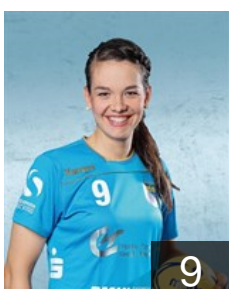

 GER

Heinrich Rieke Lotta

Position: Left Back
Place of birth: Soltau
Date of birth: 13.04.1995
Height: 183 cm

 GER

Herbst Julia

Position: Right Back
Place of birth: Hamburg
Date of birth: 12.01.1998
Height: -

EUROPEAN CUP - PLAYERS LIST

Women's European Cup - EHF Cup 2014/15

 GER Buxtehuder SV

 GER

Klein Isabell

Position: Right Back
Place of birth: München
Date of birth: 28.06.1984
Height: 172 cm

 GER

Lenz Antje

Position: Goalkeeper
Place of birth: Rostock
Date of birth: 15.08.1988
Height: 181 cm

 GER

Luschnat Melissa

Position: Left Wing
Place of birth: Buxtehude
Date of birth: 17.07.1992
Height: 170 cm

 GER

Melbeck Stefanie