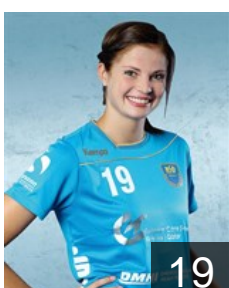

Position: Goalkeeper
Place of birth: Rostock
Date of birth: 15.08.1988
Height: 181 cm

 GER

Luschnat Melissa

Position: Left Wing
Place of birth: Buxtehude
Date of birth: 17.07.1992
Height: 170 cm

 GER

Melbeck Stefanie

Position: Left Back
Place of birth: Hamburg
Date of birth: 16.04.1977
Height: 174 cm

 GER

Oldenburg Jessica

Position: Left Back
Place of birth: Wismar
Date of birth: 28.08.1991
Height: 182 cm

 GER

Pingel Liljana