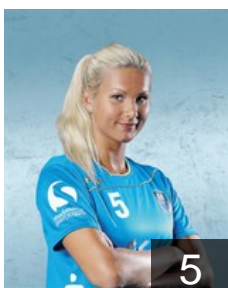

EUROPEAN CUP - PLAYERS LIST

Women's European Cup - EHF Cup 2014/15

 GER *Buxtehuder SV*

 SWE

Ågren Ulrika

Position: Line Player
Place of birth: Bankeryd
Date of birth: 13.07.1987
Height: 178 cm

 GER

Axmann Natalie

 GER

de Beer Stefanie

Position: Right Wing
Place of birth: Berlin
Date of birth: 19.12.1988
Height: 178 cm

 NED

Deen Marcella

Position: Line Player
Place of birth: Heemskerk
Date of birth: 19.06.1988
Height: 173 cm