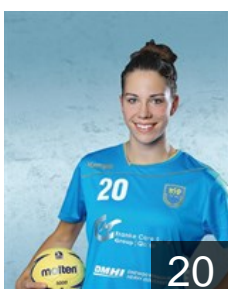

EUROPEAN CUP - PLAYERS LIST

Women's European Cup - EHF Cup 2014/15

 GER *Buxtehuder SV*

 SWE

Ågren Ulrika

Position: Line Player
Place of birth: Bankeryd
Date of birth: 13.07.1987
Height: 178 cm

 GER

Axmann Natalie

Position: Line Player
Place of birth: Buxtehude
Date of birth: 03.11.1997
Height: 177 cm

 GER

Bök Emily

Position: Left Wing
Place of birth: Buxtehude
Date of birth: 26.04.1998
Height: -

 GER

Bülau Randy

Position: Centre Back
Place of birth: Flensburg
Date of birth: 24.11.1981
Height: 168 cm

 GER

de Beer Stefanie

Position: Right Wing
Place of birth: Berlin
Date of birth: 19.12.1988
Height: 178 cm

 NED

Deen Marcella

Position: Line Player
Place of birth: Heemskerk
Date of birth: 19.06.1988
Height: 173 cm