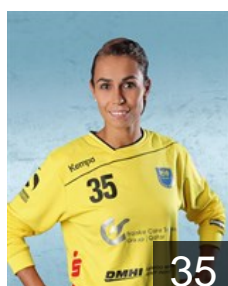

Position: Line Player
Place of birth: Buxtehude
Date of birth: 03.11.1997
Height: 177 cm

 GER

Bök Emily

Position: Left Wing
Place of birth: Buxtehude
Date of birth: 26.04.1998
Height: -

 GER

Bülau Randy

Position: Centre Back
Place of birth: Flensburg
Date of birth: 24.11.1981
Height: 168 cm

 GER

de Beer Stefanie

Position: Right Wing
Place of birth: Berlin
Date of birth: 19.12.1988
Height: 178 cm

 NED

Deen Marcella

Position: Line Player
Place of birth: Heemskerk
Date of birth: 19.06.1988
Height: 173 cm

 GER

Fischer Lone

Position: Left Wing
Place of birth: Schleswig
Date of birth: 08.09.1988
Height: 165 cm

 GER

Gronemann Julia

Position: Goalkeeper
Place of birth: Kassel
Date of birth: 17.02.1985
Height: 183 cm

 GER

Gubernatis Friederike

Position: Right Back
Place of birth: Hamburg
Date of birth: 01.04.1988
Height: 177 cm

 GER

Hayn Maxi

Position: Right Wing
Place of birth: Neubrandenburg
Date of birth: 08.02.1988
Height: 166 cm