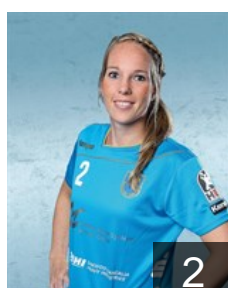

Position: Line Player
Place of birth: Buxtehude
Date of birth: 03.11.1997
Height: 177 cm

 GER

Bök Emily

Position: Left Wing
Place of birth: Buxtehude
Date of birth: 26.04.1998
Height: -

 GER

Bülau Randy

Position: Centre Back
Place of birth: Flensburg
Date of birth: 24.11.1981
Height: 168 cm

 GER

de Beer Stefanie

Position: Right Wing
Place of birth: Berlin
Date of birth: 19.12.1988
Height: 178 cm

 NED

Deen Marcella

Position: Line Player
Place of birth: Heemskerk
Date of birth: 19.06.1988
Height: 173 cm