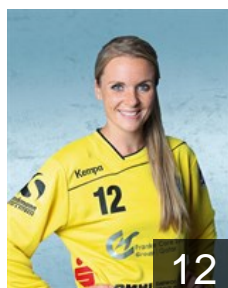

 GER

Gubernatis Friederike

Position: Right Back
Place of birth: Hamburg
Date of birth: 01.04.1988
Height: 177 cm

 GER

Hayn Maxi

Position: Right Wing
Place of birth: Neubrandenburg
Date of birth: 08.02.1988
Height: 166 cm

 GER

Heinrich Rieke Lotta

Position: Left Back
Place of birth: Soltau
Date of birth: 13.04.1995
Height: 183 cm

 GER

Herbst Julia

Position: Right Back
Place of birth: Hamburg
Date of birth: 12.01.1998
Height: -

EUROPEAN CUP - PLAYERS LIST

Women's European Cup - EHF Cup 2014/15

 GER Buxtehuder SV

 GER

Klein Isabell

Position: Right Back
Place of birth: München
Date of birth: 28.06.1984
Height: 172 cm

 GER

Lenz Antje

Position: Goalkeeper
Place of birth: Rostock
Date of birth: 15.08.1988
Height: 181 cm

 GER

Luschnat Melissa

Position: Left Wing
Place of birth: Buxtehude
Date of birth: 17.07.1992
Height: 170 cm

 GER

Melbeck Stefanie