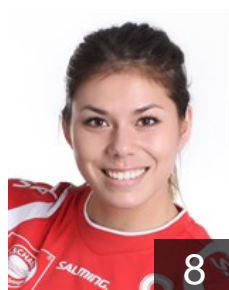

NED

Smeets Martine

Position: Left Wing
Place of birth: Geesteren
Date of birth: 05.05.1990
Height: 172 cm