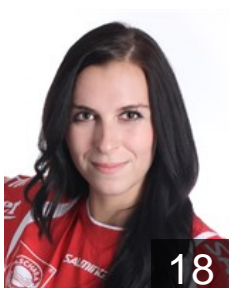

CZE

Luzumova Iveta

Position: Centre Back
Place of birth: Pisek
Date of birth: 03.04.1989
Height: 175 cm