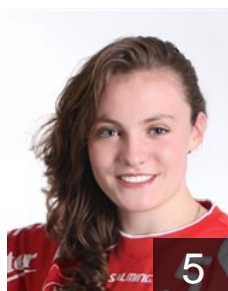

AUT

Frey Sonja

Position: Left Wing
Place of birth: Wien
Date of birth: 22.04.1993
Height: 169 cm