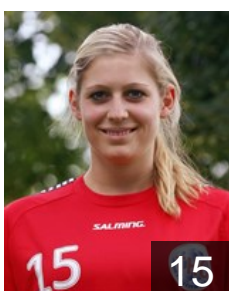

GER

Platen Larissa

Position: Right Back
Place of birth: Giessen
Date of birth: 14.10.1996
Height: 173 cm