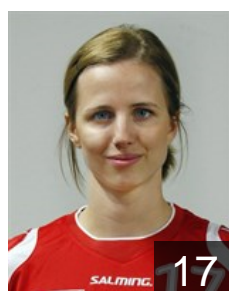

SVK

Popluharova Petra

Position: Left Back
Place of birth: Partizanske
Date of birth: 23.08.1988
Height: 176 cm