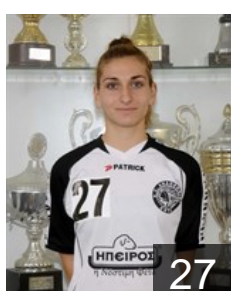

## Ioannou Vaso

Position: Left Wing  
Place of birth: Larnaka  
Date of birth: 09.05.1984  
Height: 170 cm

 GRE

## Koliou Anastasia

Position: Left Back  
Place of birth: Arta  
Date of birth: 07.02.1998  
Height: 169 cm

 GRE

## Matarona Nafsika Maria Eliza

Position: Right Wing  
Place of birth: Veroia  
Date of birth: 16.11.1994  
Height: 168 cm

 GRE

## Mavromati Vasiliki

Position: Goalkeeper  
Place of birth: Arta  
Date of birth: 20.06.1990  
Height: 170 cm

 GRE