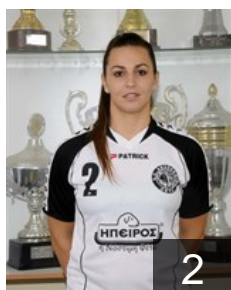

EUROPEAN CUP - PLAYERS LIST

Women's European Cup - Challenge Cup 2013/14

GRE *Anagennisi Artas*

GRE

Balafa Vaia

Position: Centre Back
Place of birth: Arta
Date of birth: 30.09.1988
Height: 168 cm