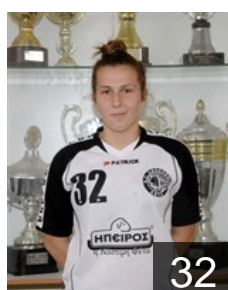

## Dimou Yonka

Position: Goalkeeper  
Place of birth: Sofia  
Date of birth: 25.04.1968  
Height: 173 cm

 GRE

## Grouba Dorothea

Position: Line Player  
Place of birth: Arta  
Date of birth: 21.02.1995  
Height: 168 cm

 CYP

## Ioannou Vaso

Position: Left Wing  
Place of birth: Larnaka  
Date of birth: 09.05.1984  
Height: 170 cm

 GRE

## Koliou Anastasia

Position: Left Back  
Place of birth: Arta  
Date of birth: 07.02.1998  
Height: 169 cm

 GRE