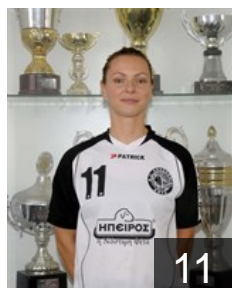

## Skara Vasiliki

Position: Left Back  
Place of birth: Arta  
Date of birth: 04.05.1973  
Height: 180 cm

 GRE

## Skoutela Alexandra

Position: Left Wing  
Place of birth: Arta  
Date of birth: 15.07.1974  
Height: 165 cm

 LTU