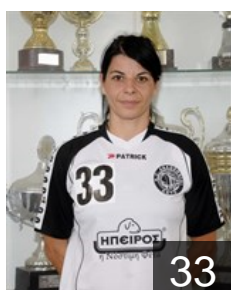

## Matarona Nafsika Maria Eliza

Position: Right Wing  
Place of birth: Veroia  
Date of birth: 16.11.1994  
Height: 168 cm

 GRE

## Mavromati Vasiliki

Position: Goalkeeper  
Place of birth: Arta  
Date of birth: 20.06.1990  
Height: 170 cm

 GRE

## Nasi Alexandra

Position: Right Wing  
Place of birth: Arta  
Date of birth: 13.06.1992  
Height: 168 cm

 MKD

## Naumoska Dijana

Position: Goalkeeper  
Place of birth: Kicevo  
Date of birth: 05.01.1985  
Height: 178 cm

 GRE