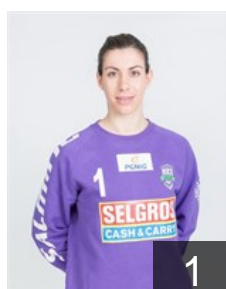

EUROPEAN CUP - PLAYERS LIST

Women's European Cup - Cup Winners' Cup 2014/15

 POL MKS FunFloor Lublin

 POL

Baranowska Aleksandra

Position: Goalkeeper
Place of birth: Wroclaw
Date of birth: 10.01.1989
Height: 178 cm

 BRA

Da Silva Quintino Jessica

Position: Right Wing
Place of birth: San Paulo
Date of birth: 17.04.1991
Height: 172 cm

 POL

Drabik Joanna

Position: Line Player
Place of birth: Wloszczowa
Date of birth: 28.10.1993
Height: 180 cm

 BUL

Dzhukeva Ekaterina

Position: Goalkeeper
Place of birth: Dupnitsa
Date of birth: 08.05.1988
Height: 185 cm

 POL

Gawlik Weronika

Position: Goalkeeper
Place of birth: Gliwice
Date of birth: 20.10.1986
Height: 180 cm

 POL

Gega Marta

Position: Left Back
Place of birth: Bielawa
Date of birth: 16.04.1986
Height: 184 cm

 POL

Kocela Agnieszka

Position: Left Wing
Place of birth: Jelenia Gora
Date of birth: 17.01.1988
Height: 171 cm