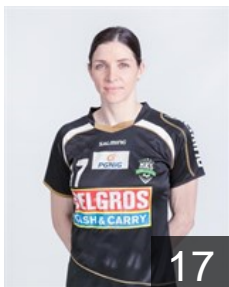

 POL

Malek Dorota

Position: Centre Back
Place of birth: Tuchola
Date of birth: 03.01.1981
Height: 176 cm

 BLR

Mihdaliyeva Alesia

Position: Right Back
Place of birth: Orsza
Date of birth: 22.01.1985
Height: 177 cm

 POL

Nocun Dagmara

Position: Left Wing
Place of birth: Kolno
Date of birth: 02.01.1996
Height: 166 cm

EUROPEAN CUP - PLAYERS LIST

Women's European Cup - Cup Winners' Cup 2014/15

 POL MKS FunFloor Lublin

 POL

Repelewska Krystsina

Position: Right Back
Place of birth: Minsk
Date of birth: 07.01.1981
Height: 176 cm

 POL

Rola Malgorzata

Position: Left Wing
Place of birth: Lukow
Date of birth: 07.01.1983
Height: 170 cm