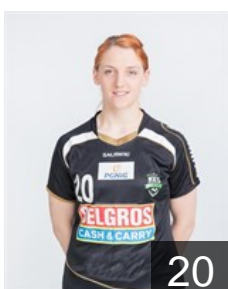

EUROPEAN CUP - PLAYERS LIST

Women's European Cup - Cup Winners' Cup 2014/15

 POL MKS FunFloor Lublin

 POL

Baranowska Aleksandra

Position: Goalkeeper
Place of birth: Wroclaw
Date of birth: 10.01.1989
Height: 178 cm

 BRA

Da Silva Quintino Jessica

Position: Right Wing
Place of birth: San Paulo
Date of birth: 17.04.1991
Height: 172 cm

 POL

Drabik Joanna

Position: Line Player
Place of birth: Wloszczowa
Date of birth: 28.10.1993
Height: 180 cm