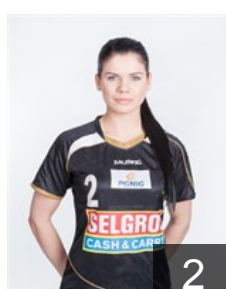

 BUL

Dzhukeva Ekaterina

Position: Goalkeeper
Place of birth: Dupnitsa
Date of birth: 08.05.1988
Height: 185 cm

 POL

Gawlik Weronika

Position: Goalkeeper
Place of birth: Gliwice
Date of birth: 20.10.1986
Height: 180 cm

 POL

Gega Marta

Position: Left Back
Place of birth: Bielawa
Date of birth: 16.04.1986
Height: 184 cm

 POL

Kocela Agnieszka

Position: Left Wing
Place of birth: Jelenia Gora
Date of birth: 17.01.1988
Height: 171 cm

 POL

Malek Dorota

Position: Centre Back
Place of birth: Tuchola
Date of birth: 03.01.1981
Height: 176 cm

 BLR

Mihdaliyeva Alesia

Position: Right Back
Place of birth: Orsza
Date of birth: 22.01.1985
Height: 177 cm