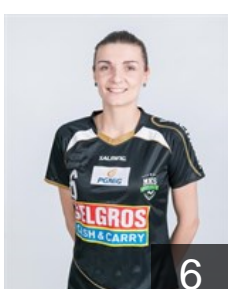

 BRA

Da Silva Quintino Jessica

Position: Right Wing
Place of birth: San Paulo
Date of birth: 17.04.1991
Height: 172 cm

 POL

Drabik Joanna

Position: Line Player
Place of birth: Wloszczowa
Date of birth: 28.10.1993
Height: 180 cm

 BUL

Dzhukeva Ekaterina

Position: Goalkeeper
Place of birth: Dupnitsa
Date of birth: 08.05.1988
Height: 185 cm

 POL

Gawlik Weronika

Position: Goalkeeper
Place of birth: Gliwice
Date of birth: 20.10.1986
Height: 180 cm

 POL

Gega Marta

Position: Left Back
Place of birth: Bielawa
Date of birth: 16.04.1986
Height: 184 cm

 POL

Kocela Agnieszka

Position: Left Wing
Place of birth: Jelenia Gora
Date of birth: 17.01.1988
Height: 171 cm