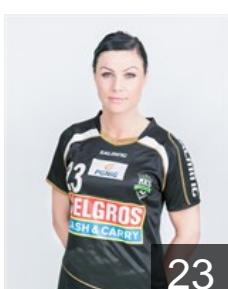

 POL

Gega Marta

Position: Left Back
Place of birth: Bielawa
Date of birth: 16.04.1986
Height: 184 cm

 POL

Kocela Agnieszka

Position: Left Wing
Place of birth: Jelenia Gora
Date of birth: 17.01.1988
Height: 171 cm

 POL

Konsur Karolina

Position: Right Wing
Place of birth: Lwówek Slaski
Date of birth: 01.01.1989
Height: 168 cm

 POL

Kozimur Katarzyna

Position: Right Back
Place of birth: Przemysl
Date of birth: 09.06.1994
Height: 75 cm

 POL

Malek Dorota

Position: Centre Back
Place of birth: Tuchola
Date of birth: 03.01.1981
Height: 176 cm

 BLR

Mihdaliyeva Alesia

Position: Right Back
Place of birth: Orsza
Date of birth: 22.01.1985
Height: 177 cm