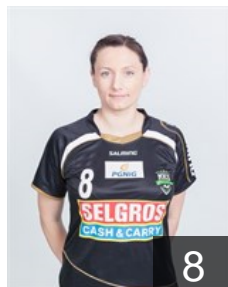

 POL

Malek Dorota

Position: Centre Back
Place of birth: Tuchola
Date of birth: 03.01.1981
Height: 176 cm

 BLR

Mihdaliyeva Alesia

Position: Right Back
Place of birth: Orsza
Date of birth: 22.01.1985
Height: 177 cm

 POL

Nocun Dagmara

Position: Left Wing
Place of birth: Kolno
Date of birth: 02.01.1996
Height: 166 cm

EUROPEAN CUP - PLAYERS LIST

Women's European Cup - Cup Winners' Cup 2014/15

 POL MKS FunFloor Lublin

 POL

Repelewska Krystsina

Position: Right Back
Place of birth: Minsk
Date of birth: 07.01.1981
Height: 176 cm

 POL

Rola Malgorzata

Position: Left Wing
Place of birth: Lukow
Date of birth: 07.01.1983
Height: 170 cm

 POL

Skrzyniarz Kamila

Position: Centre Back
Place of birth: Kielce
Date of birth: 20.11.1984
Height: 175 cm

 POL

Syncerz Honorata

Position: Centre Back
Place of birth: Kielce
Date of birth: 27.01.1993
Height: 177 cm