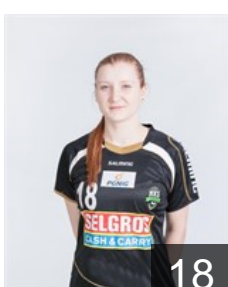

 BUL

Dzhukeva Ekaterina

Position: Goalkeeper
Place of birth: Dupnitsa
Date of birth: 08.05.1988
Height: 185 cm

 POL

Gawlik Weronika

Position: Goalkeeper
Place of birth: Gliwice
Date of birth: 20.10.1986
Height: 180 cm

 POL

Gega Marta

Position: Left Back
Place of birth: Bielawa
Date of birth: 16.04.1986
Height: 184 cm

 POL

Kocela Agnieszka

Position: Left Wing
Place of birth: Jelenia Gora
Date of birth: 17.01.1988
Height: 171 cm

 POL

Konsur Karolina

Position: Right Wing
Place of birth: Lwówek Slaski
Date of birth: 01.01.1989
Height: 168 cm

 POL

Kozimur Katarzyna

Position: Right Back
Place of birth: Przemysl
Date of birth: 09.06.1994
Height: 75 cm

 POL

Malek Dorota

Position: Centre Back
Place of birth: Tuchola
Date of birth: 03.01.1981
Height: 176 cm

 BLR

Mihdaliyeva Alesia

Position: Right Back
Place of birth: Orsza
Date of birth: 22.01.1985
Height: 177 cm