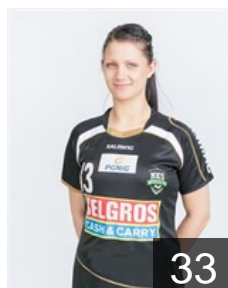

 POL

Nocun Dagmara

Position: Left Wing
Place of birth: Kolno
Date of birth: 02.01.1996
Height: 166 cm

EUROPEAN CUP - PLAYERS LIST

Women's European Cup - Cup Winners' Cup 2014/15

 POL MKS FunFloor Lublin

 POL

Repelewska Krystsina

Position: Right Back
Place of birth: Minsk
Date of birth: 07.01.1981
Height: 176 cm

 POL

Rola Malgorzata

Position: Left Wing
Place of birth: Lukow
Date of birth: 07.01.1983
Height: 170 cm

 POL

Skrzyniarz Kamila

Position: Centre Back
Place of birth: Kielce
Date of birth: 20.11.1984
Height: 175 cm

 POL

Syncerz Honorata

Position: Centre Back
Place of birth: Kielce
Date of birth: 27.01.1993
Height: 177 cm