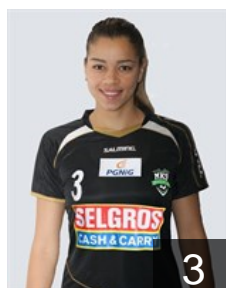

EUROPEAN CUP - PLAYERS LIST

Women's European Cup - Cup Winners' Cup 2014/15

 POL MKS FunFloor Lublin

 POL

Baranowska Aleksandra

Position: Goalkeeper
Place of birth: Wroclaw
Date of birth: 10.01.1989
Height: 178 cm

 BRA

Da Silva Quintino Jessica

Position: Right Wing
Place of birth: San Paulo
Date of birth: 17.04.1991
Height: 172 cm

 POL

Drabik Joanna

Position: Line Player
Place of birth: Wloszczowa
Date of birth: 28.10.1993
Height: 180 cm