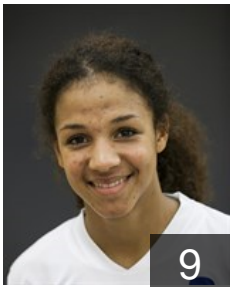

EUROPEAN CUP - PLAYERS LIST

Women's European Cup - Challenge Cup 2013/14

 NED Westfriesland SEW

 NED

Amega Delaila

Position: Back
Place of birth: Heerhugowaard
Date of birth: 21.09.1997
Height: 169 cm

 NED

Boonkamp Danique

Position: Back
Place of birth: Hoorn
Date of birth: 12.09.1996
Height: 178 cm

 NED

Bootsman Celine

Position: Goalkeeper
Place of birth: Purmerend
Date of birth: 10.11.1992
Height: 183 cm

 NED

Bouwer Maïke

Position: Back
Place of birth: Geleen
Date of birth: 02.09.1988
Height: 178 cm

 NED

Bovenberg Roxanne

Position: Back
Place of birth:
Date of birth: 30.07.1989
Height: 170 cm

 NED

Buis Laura

Position: Goalkeeper
Place of birth: Noorder-
Date of birth: 14.01.1992
Height: 180 cm

 NED

Dijkstra Demi