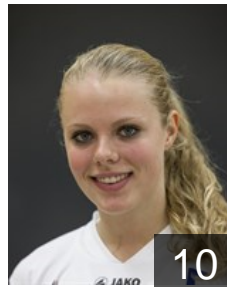

EUROPEAN CUP - PLAYERS LIST

Women's European Cup - Challenge Cup 2013/14

 NED Westfriesland SEW

 NED

Amega Delaila

Position: Back
Place of birth: Heerhugowaard
Date of birth: 21.09.1997
Height: 169 cm

 NED

Boonkamp Danique

Position: Back
Place of birth: Hoorn
Date of birth: 12.09.1996
Height: 178 cm

 NED

Bootsman Celine

Position: Goalkeeper
Place of birth: Purmerend
Date of birth: 10.11.1992
Height: 183 cm

 NED

Bouwer Maïke

Position: Back
Place of birth: Geleen
Date of birth: 02.09.1988
Height: 178 cm

 NED

Bovenberg Roxanne

Position: Back
Place of birth:
Date of birth: 30.07.1989
Height: 170 cm

 NED

Buis Laura

Position: Goalkeeper
Place of birth: Noorder-
Date of birth: 14.01.1992
Height: 180 cm

 NED

Dijkstra Demi