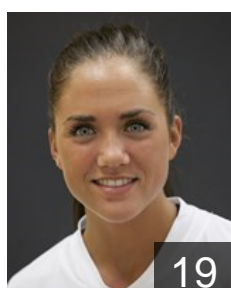

NOR

Kydland Faanes A.

Position: Back
Place of birth: Trondheim
Date of birth: 21.08.1992
Height: 162 cm

19