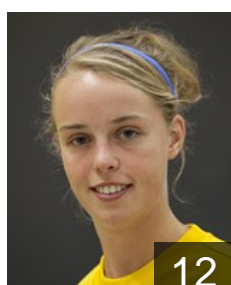

Position: Back
Place of birth: Purmerend
Date of birth: 29.12.1991
Height: 176 cm

11

 **NOR**

Kydland Faanes A.

Position: Back
Place of birth: Trondheim
Date of birth: 21.08.1992
Height: 162 cm

19

 **NED**

Römer Kaylee

Position: Back
Place of birth: Amsterdam
Date of birth: 11.02.1993
Height: 162 cm

3

 **NED**

Smit Floor

Position: Back
Place of birth: Obdam
Date of birth: 01.09.1995
Height: 168 cm

13

 **NED**

Van der Mast Sabrina

Position: Line Player
Place of birth: Purmerend
Date of birth: 13.03.1992
Height: 168 cm

14

 **NED**

Van Kampen Annemarie

Position: Goalkeeper
Place of birth: Noorder-
Date of birth: 26.08.1992
Height: 185 cm