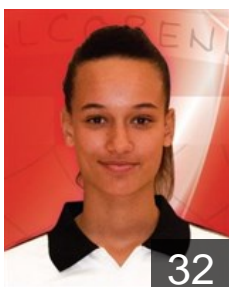

 **ESP**

Iglesias Cano Olga

Position: Centre Back
Place of birth: Madrid
Date of birth: 18.01.1995
Height: 170 cm

6

 **ESP**

Navas Flox Raquel

Position: Wing
Place of birth: Madrid
Date of birth: 10.05.1993
Height: 162 cm

33

 **ESP**

Prieto Cordero Ruth

Position: Centre Back
Place of birth: Madrid
Date of birth: 28.06.1995
Height: 164 cm

18

 **ESP**

Prieto Cordero Saray

Position: Centre Back
Place of birth: Madrid
Date of birth: 10.03.1989
Height: 161 cm

10

 **ESP**

Rodriguez Hayde Africa

Position: Left Back
Place of birth: MADRID
Date of birth: 02.01.1996
Height: 178 cm

32

 **ESP**

Zugarrondo Echeverria Mayte

Position: Goalkeeper
Place of birth: Pamplona
Date of birth: 04.05.1989
Height: 172 cm