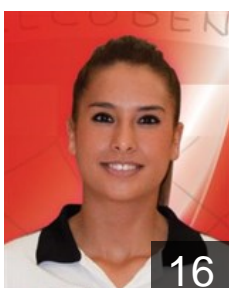

ESP
Carrera Fernandez Estela
Position: Goalkeeper
Place of birth: Elda
Date of birth: 08.10.1991
Height: 165 cm