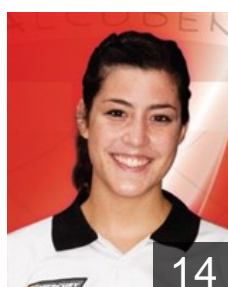

ESP
Frances Aguado Teresa
Position: Right Wing
Place of birth: Elda
Date of birth: 24.04.1994
Height: 174 cm