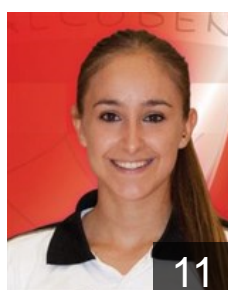

EUROPEAN CUP - PLAYERS LIST

Women's European Cup - EHF Cup 2013/14

 **ESP** *Helvetia BM Alcobendas*

 **ESP**
Aramendia Yerro Leyre
Position: Left Wing
Place of birth: Lerin
Date of birth: 23.04.1993
Height: 167 cm

 **ESP**
Arderius Martin Silvia
Position: Centre Back
Place of birth: Madrid
Date of birth: 11.07.1990
Height: -

 **ESP**
Ausas Busquets Monica
Position: Right Back
Place of birth: BARCELONA
Date of birth: 13.08.1993
Height: 182 cm

 **ESP**
Azurmendi Arzallus Nora
Position: Left Back
Place of birth: SAN SEBASTIAN
Date of birth: 10.10.1995
Height: 180 cm

 **ESP**
Bartolome Talavera Elena
Position: Left Back
Place of birth: MADRID
Date of birth: 10.01.1995
Height: 169 cm