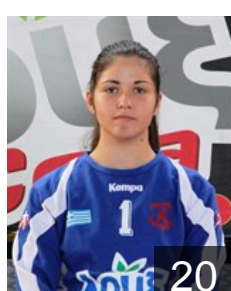

 GRE
Kangelari Marita
Position: Line Player
Place of birth: Patras
Date of birth: 15.10.1996
Height: 166 cm

 GRE
Karagiorga Evgenia
Position: Right Wing
Place of birth: Patras
Date of birth: 06.07.1983
Height: 165 cm

 GRE
Karakitsou Anastasia
Position: Left Wing
Place of birth: Patras
Date of birth: 22.07.1997
Height: 165 cm

 GRE
Karela Angeliki
Position: Line Player
Place of birth: Patras
Date of birth: 17.07.1991
Height: 178 cm