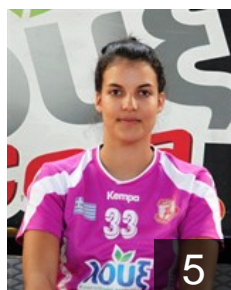

EUROPEAN CUP - PLAYERS LIST

Women's European Cup - EHF Cup 2013/14

 GRE A.C. Loux Patras

 GRE
Angelopoulou Maria
Position: Left Back
Place of birth: Patras
Date of birth: 29.08.1996
Height: 184 cm

 GRE
Apostolopoulou Alexandra
Position: Centre Back
Place of birth: Patras
Date of birth: 05.01.1994
Height: 165 cm

 GRE
Chala Chrysoula
Position: Line Player
Place of birth: Patras
Date of birth: 27.05.1996
Height: 172 cm

 GRE
Chatziparasidou Maria
Position: Centre Back
Place of birth: Giannitsa
Date of birth: 06.06.1995
Height: 164 cm