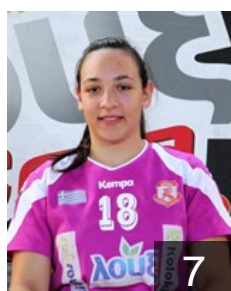

EUROPEAN CUP - PLAYERS LIST

Women's European Cup - EHF Cup 2013/14

 GRE A.C. Loux Patras

 GRE
Angelopoulou Maria
Position: Left Back
Place of birth: Patras
Date of birth: 29.08.1996
Height: 184 cm

 GRE
Apostolopoulou Alexandra
Position: Centre Back
Place of birth: Patras
Date of birth: 05.01.1994
Height: 165 cm

 GRE
Chala Chrysoula
Position: Line Player
Place of birth: Patras
Date of birth: 27.05.1996
Height: 172 cm

 GRE
Chatziparasidou Maria
Position: Centre Back
Place of birth: Giannitsa
Date of birth: 06.06.1995
Height: 164 cm