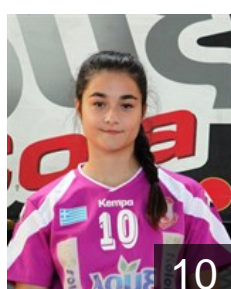

 GRE
Chala Chrysoula
Position: Line Player
Place of birth: Patras
Date of birth: 27.05.1996
Height: 172 cm

 GRE
Chatziparasidou Maria
Position: Centre Back
Place of birth: Giannitsa
Date of birth: 06.06.1995
Height: 164 cm

 GRE
Giannaki Vasiliki
Position: Left Back
Place of birth: Patras
Date of birth: 13.01.1998
Height: 178 cm

 MNE
Ivanovic Andjela
Position: Line Player
Place of birth: Podgorica
Date of birth: 02.02.1995
Height: 175 cm

 GRE
Kangelari Marita
Position: Line Player
Place of birth: Patras
Date of birth: 15.10.1996
Height: 166 cm

 GRE
Karagiorga Evgenia
Position: Right Wing
Place of birth: Patras
Date of birth: 06.07.1983
Height: 165 cm