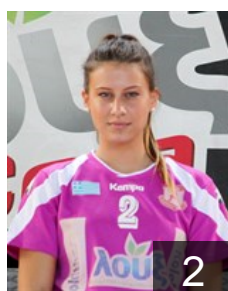

EUROPEAN CUP - PLAYERS LIST

Women's European Cup - EHF Cup 2013/14

 GRE A.C. Loux Patras

 GRE
Angelopoulou Maria
Position: Left Back
Place of birth: Patras
Date of birth: 29.08.1996
Height: 184 cm

 GRE
Apostolopoulou Alexandra
Position: Centre Back
Place of birth: Patras
Date of birth: 05.01.1994
Height: 165 cm

 GRE
Chala Chrysoula
Position: Line Player
Place of birth: Patras
Date of birth: 27.05.1996
Height: 172 cm

 GRE
Chatziparasidou Maria
Position: Centre Back
Place of birth: Giannitsa
Date of birth: 06.06.1995
Height: 164 cm