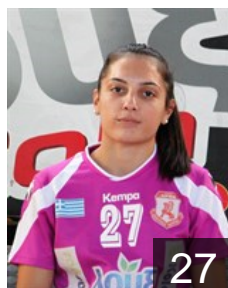

 GRE
Kasapi Vasiliki
Position: Goalkeeper
Place of birth: Patras
Date of birth: 29.05.1996
Height: 172 cm

 MKD
Mrkik Savica
Position: Left Back
Place of birth: Veles
Date of birth: 26.09.1991
Height: 183 cm

EUROPEAN CUP - PLAYERS LIST

Women's European Cup - EHF Cup 2013/14

 GRE A.C. Loux Patras

 GRE
Papadopoulou Anastasia

Position: Centre Back
Place of birth: Patras
Date of birth: 05.12.1996
Height: 172 cm

 GRE
Pavlou Stefania Evelina

Position: Left Wing
Place of birth: Patras
Date of birth: 27.12.1997
Height: 167 cm

 GRE
Politi Anastasia

Position: Line Player
Place of birth: Patras
Date of birth: 26.02.1998
Height: 173 cm

 GRE
Rosi Dimitra