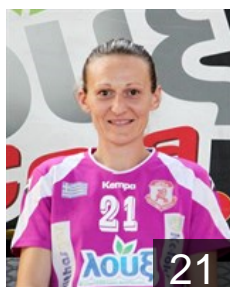

SRB
Stankovic Jelena

Position: Right Back
Place of birth: BEOGRAD
Date of birth: 29.06.1975
Height: 186 cm