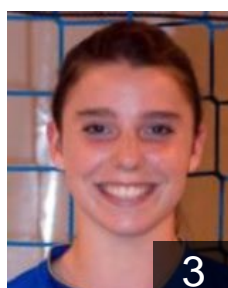

BEL

Racz Maureen

Position: Left Wing
Place of birth: Oupeye
Date of birth: 02.05.1996
Height: 162 cm