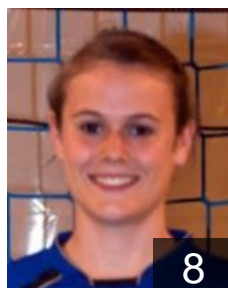

## Moermans Jolien

Position: Left Back  
Place of birth: Hasselt  
Date of birth: 30.11.1985  
Height: 174 cm

 BEL

## Nouwen Sofie

Position: Goalkeeper  
Place of birth: Genk  
Date of birth: 07.02.1987  
Height: 173 cm

 BEL