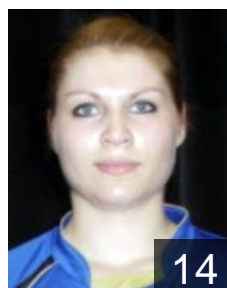

## Boons Fien

Position: Right Wing  
Place of birth: Diest  
Date of birth: 23.06.1990  
Height: 164 cm

19

 FRA